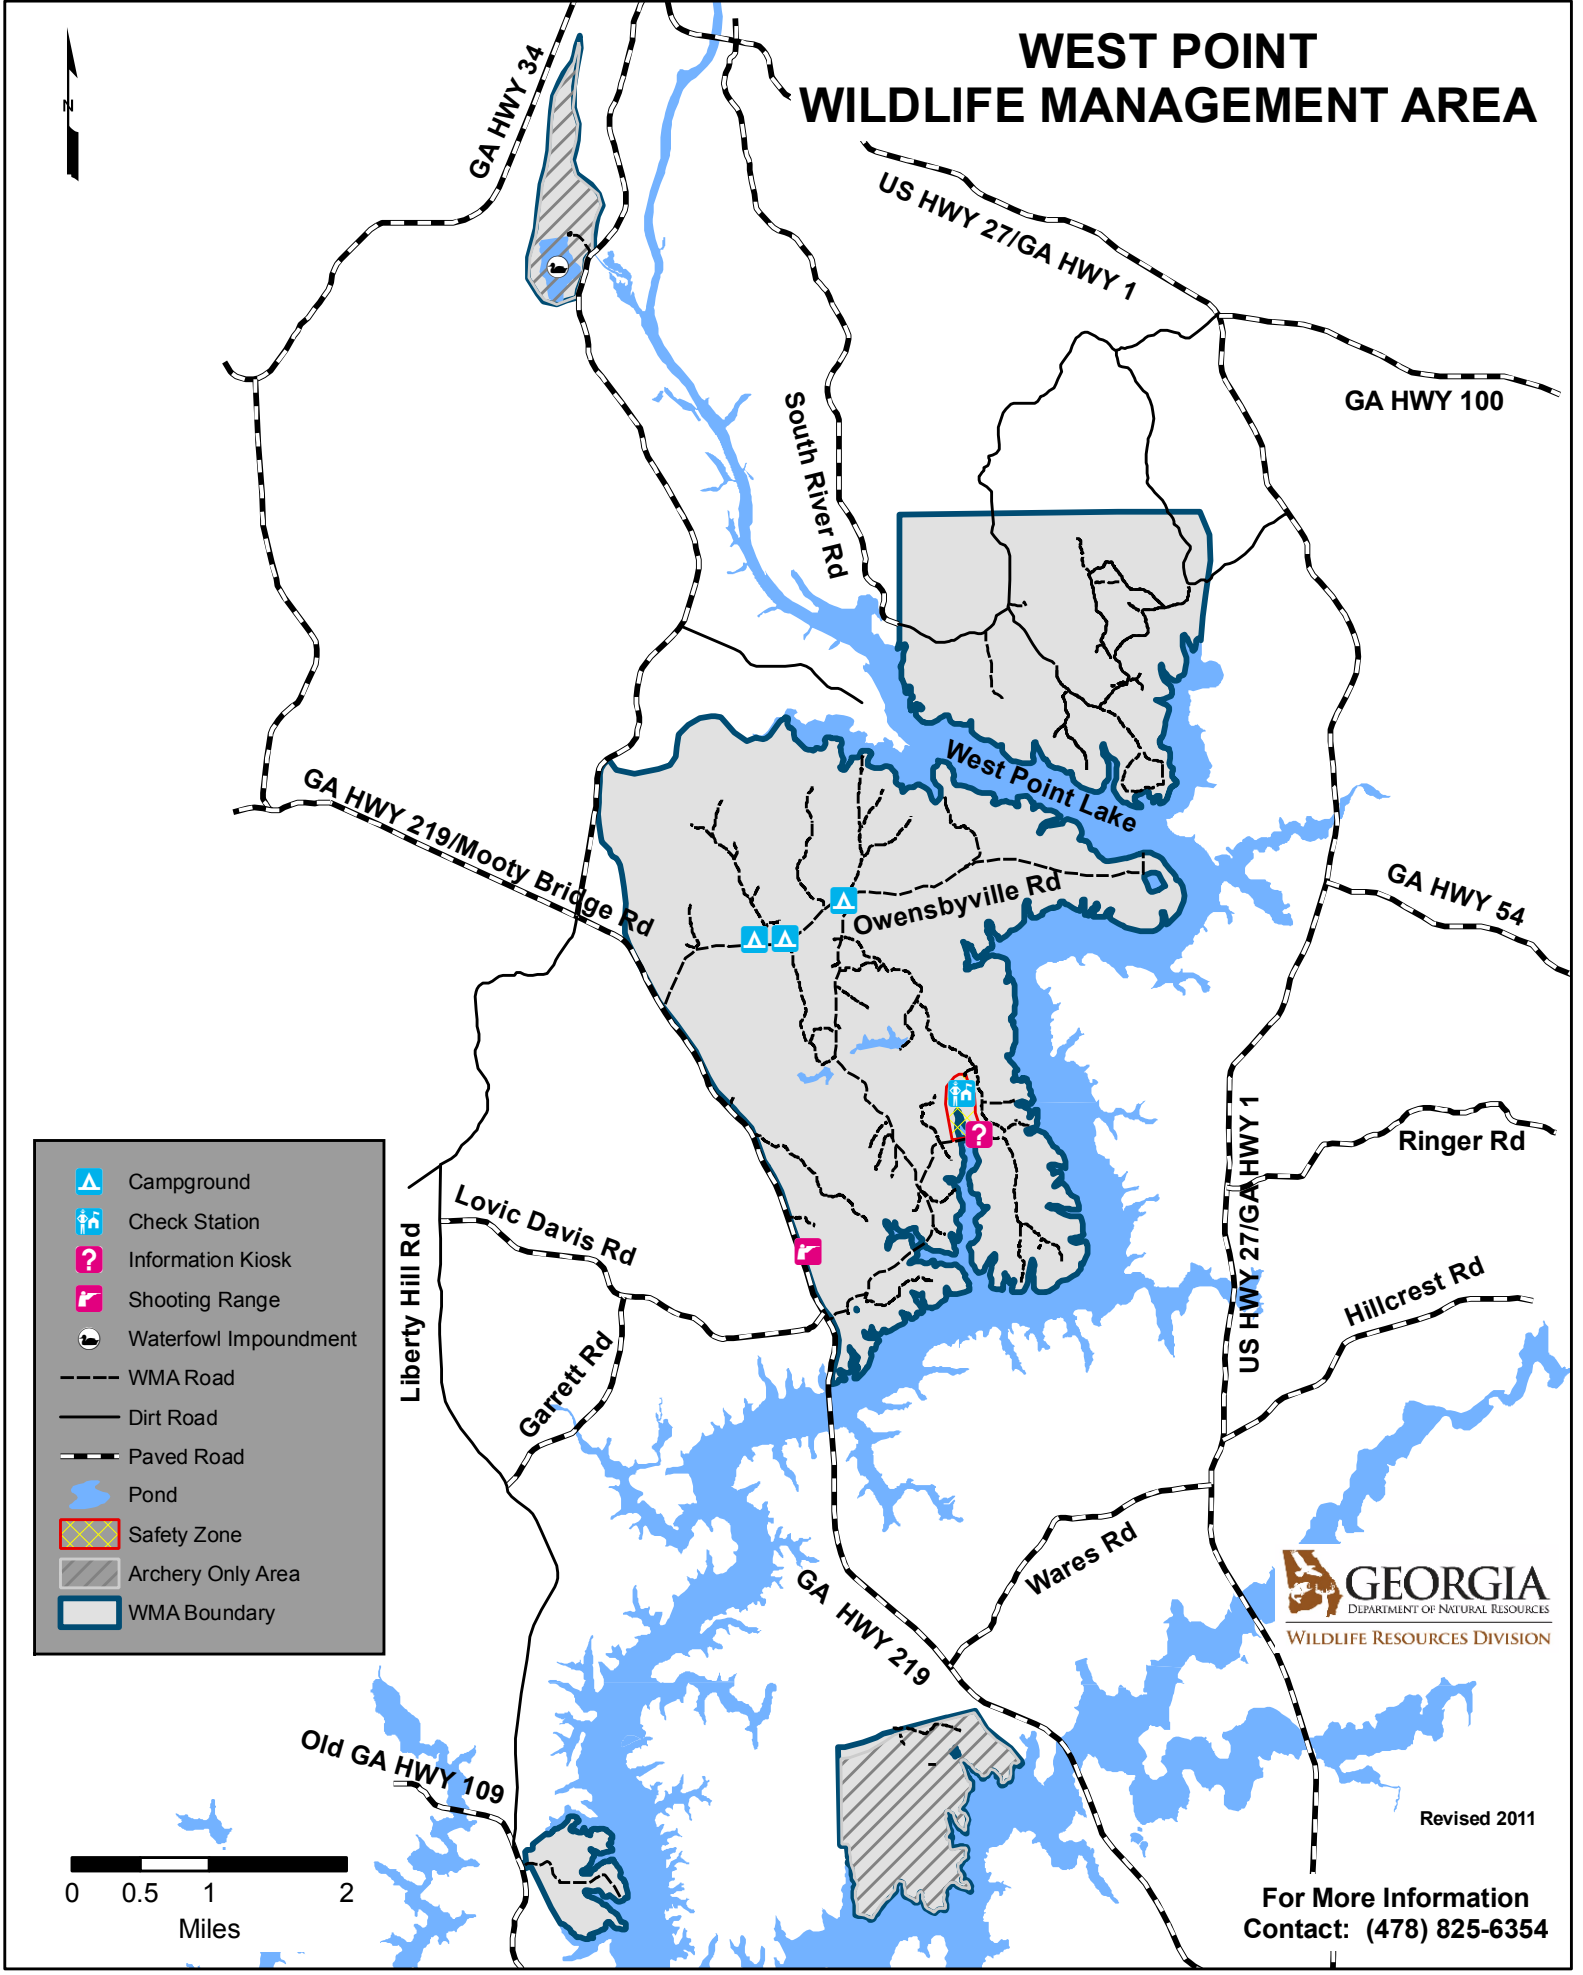

WEST POINT WILDLIFE MANAGEMENT AREA

- Campground
- Check Station
- Information Kiosk
- Shooting Range
- Waterfowl Impoundment
- WMA Road
- Dirt Road
- Paved Road
- Pond
- Safety Zone
- Archery Only Area
- WMA Boundary