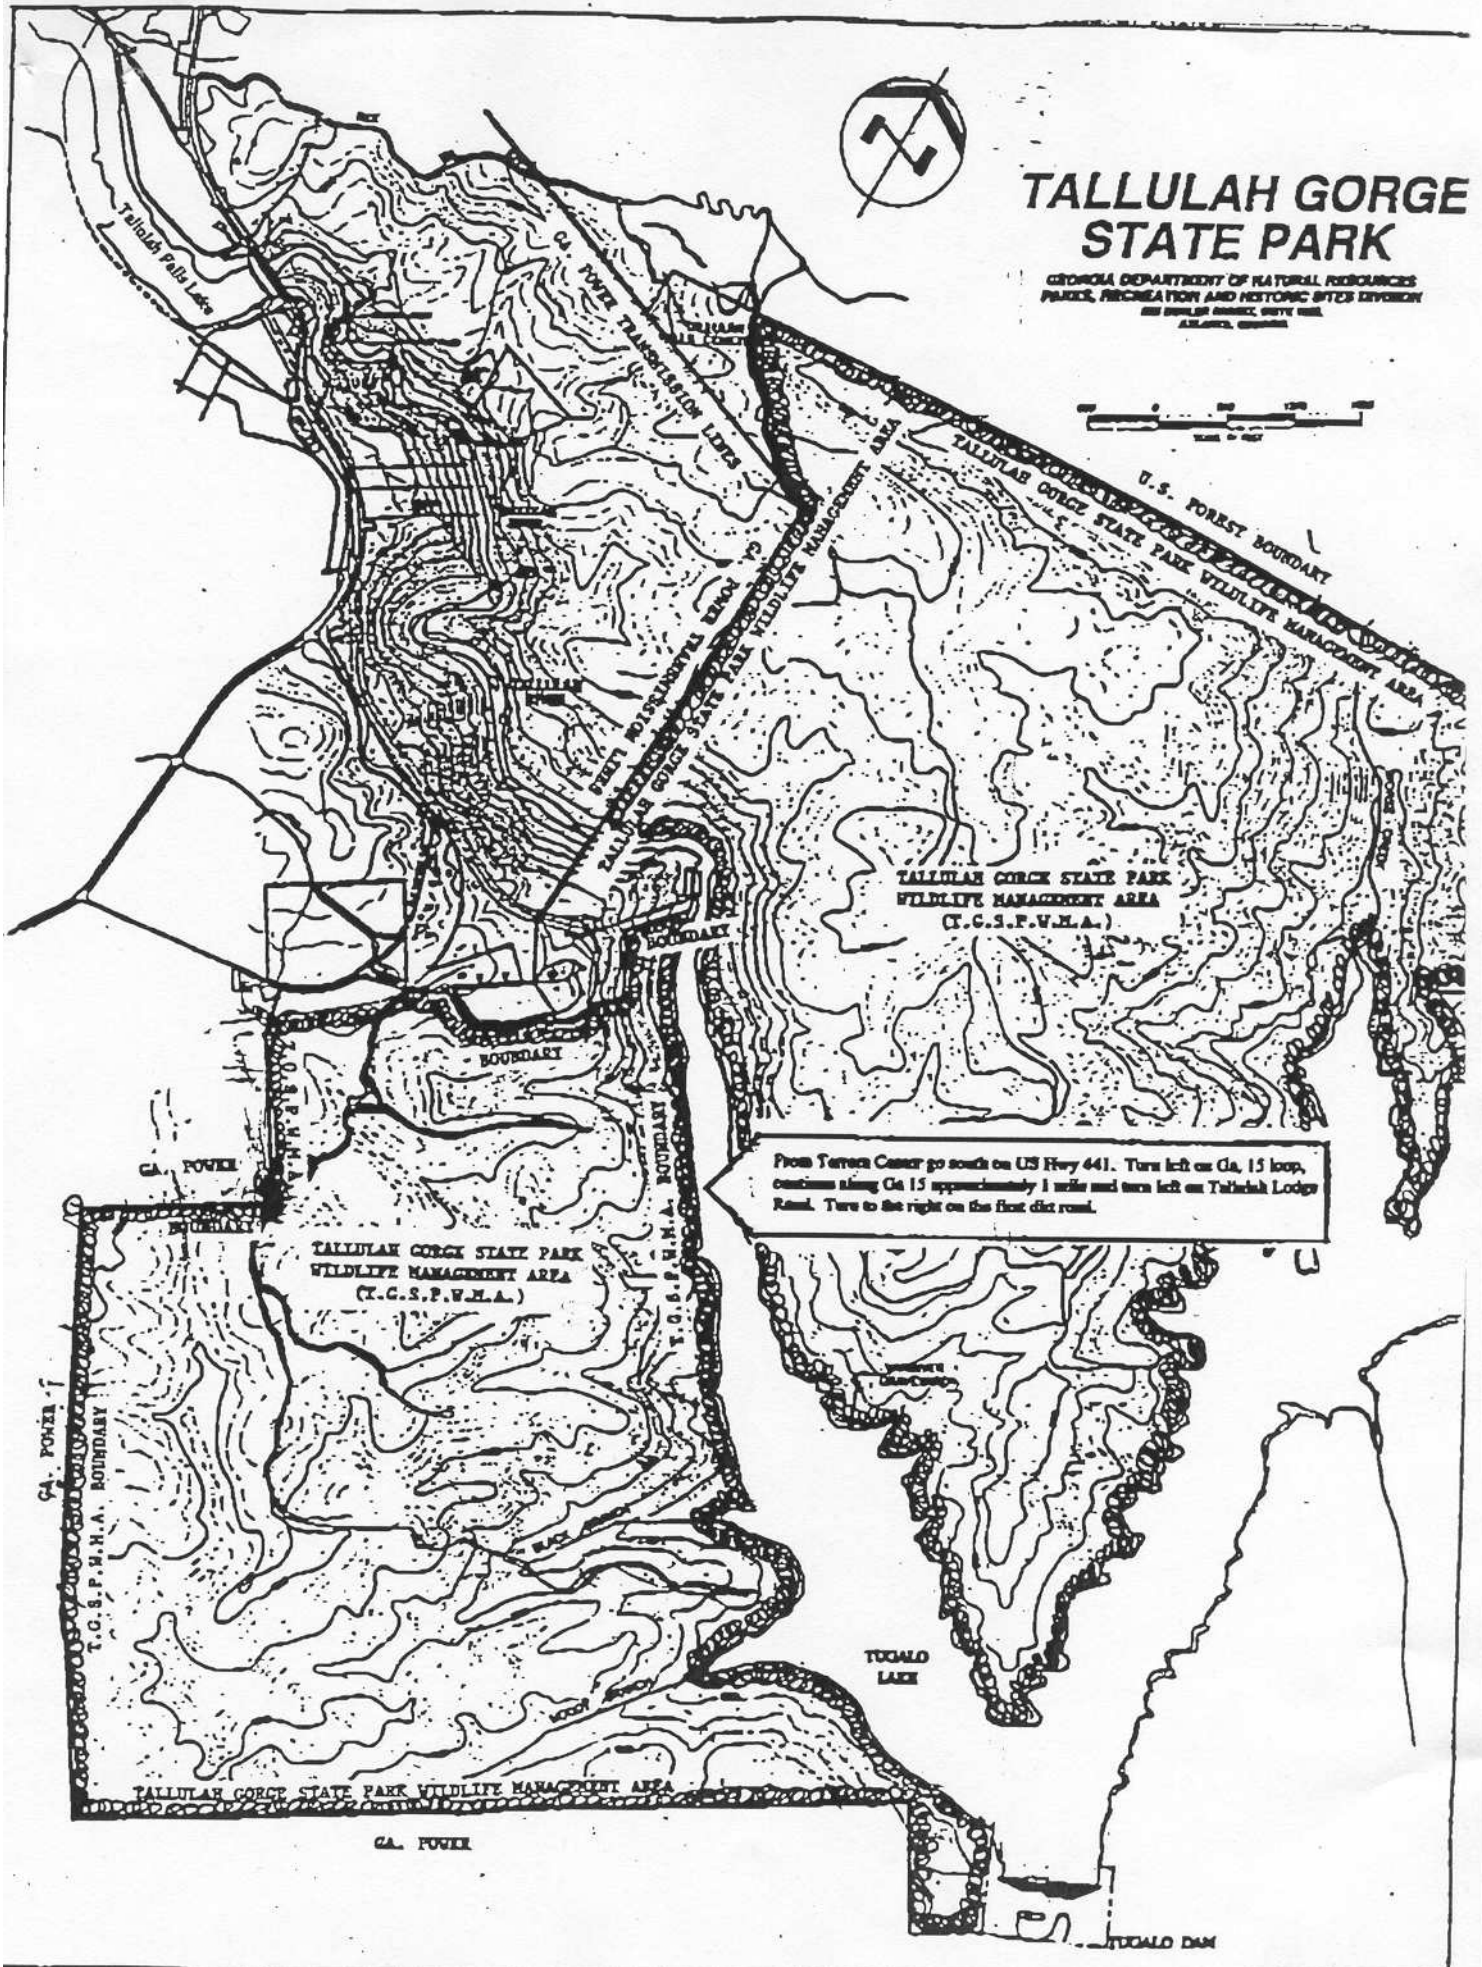

TALLULAH GORGE STATE PARK

GEORGIA DEPARTMENT OF NATURAL RESOURCES
PARKS, RECREATION AND HISTORIC SITES DIVISION
200 BOWLING GREEN, SUITE 1000
ATLANTA, GEORGIA

From Terren Center go south on US Hwy 441. Turn left on Ga. 15 loop, continue along Ga 15 approximately 1 mile and turn left on Tallulah Lodge Road. Turn to the right on the first dirt road.

TALLULAH GORGE STATE PARK
WILDLIFE MANAGEMENT AREA
(T.C.S.P.V.M.A.)

TALLULAH GORGE STATE PARK
WILDLIFE MANAGEMENT AREA
(T.C.S.P.V.M.A.)

GA. POWER

GA. POWER
T.C.S.P.V.M.A. BOUNDARY

GA. POWER

TUGALO DAM