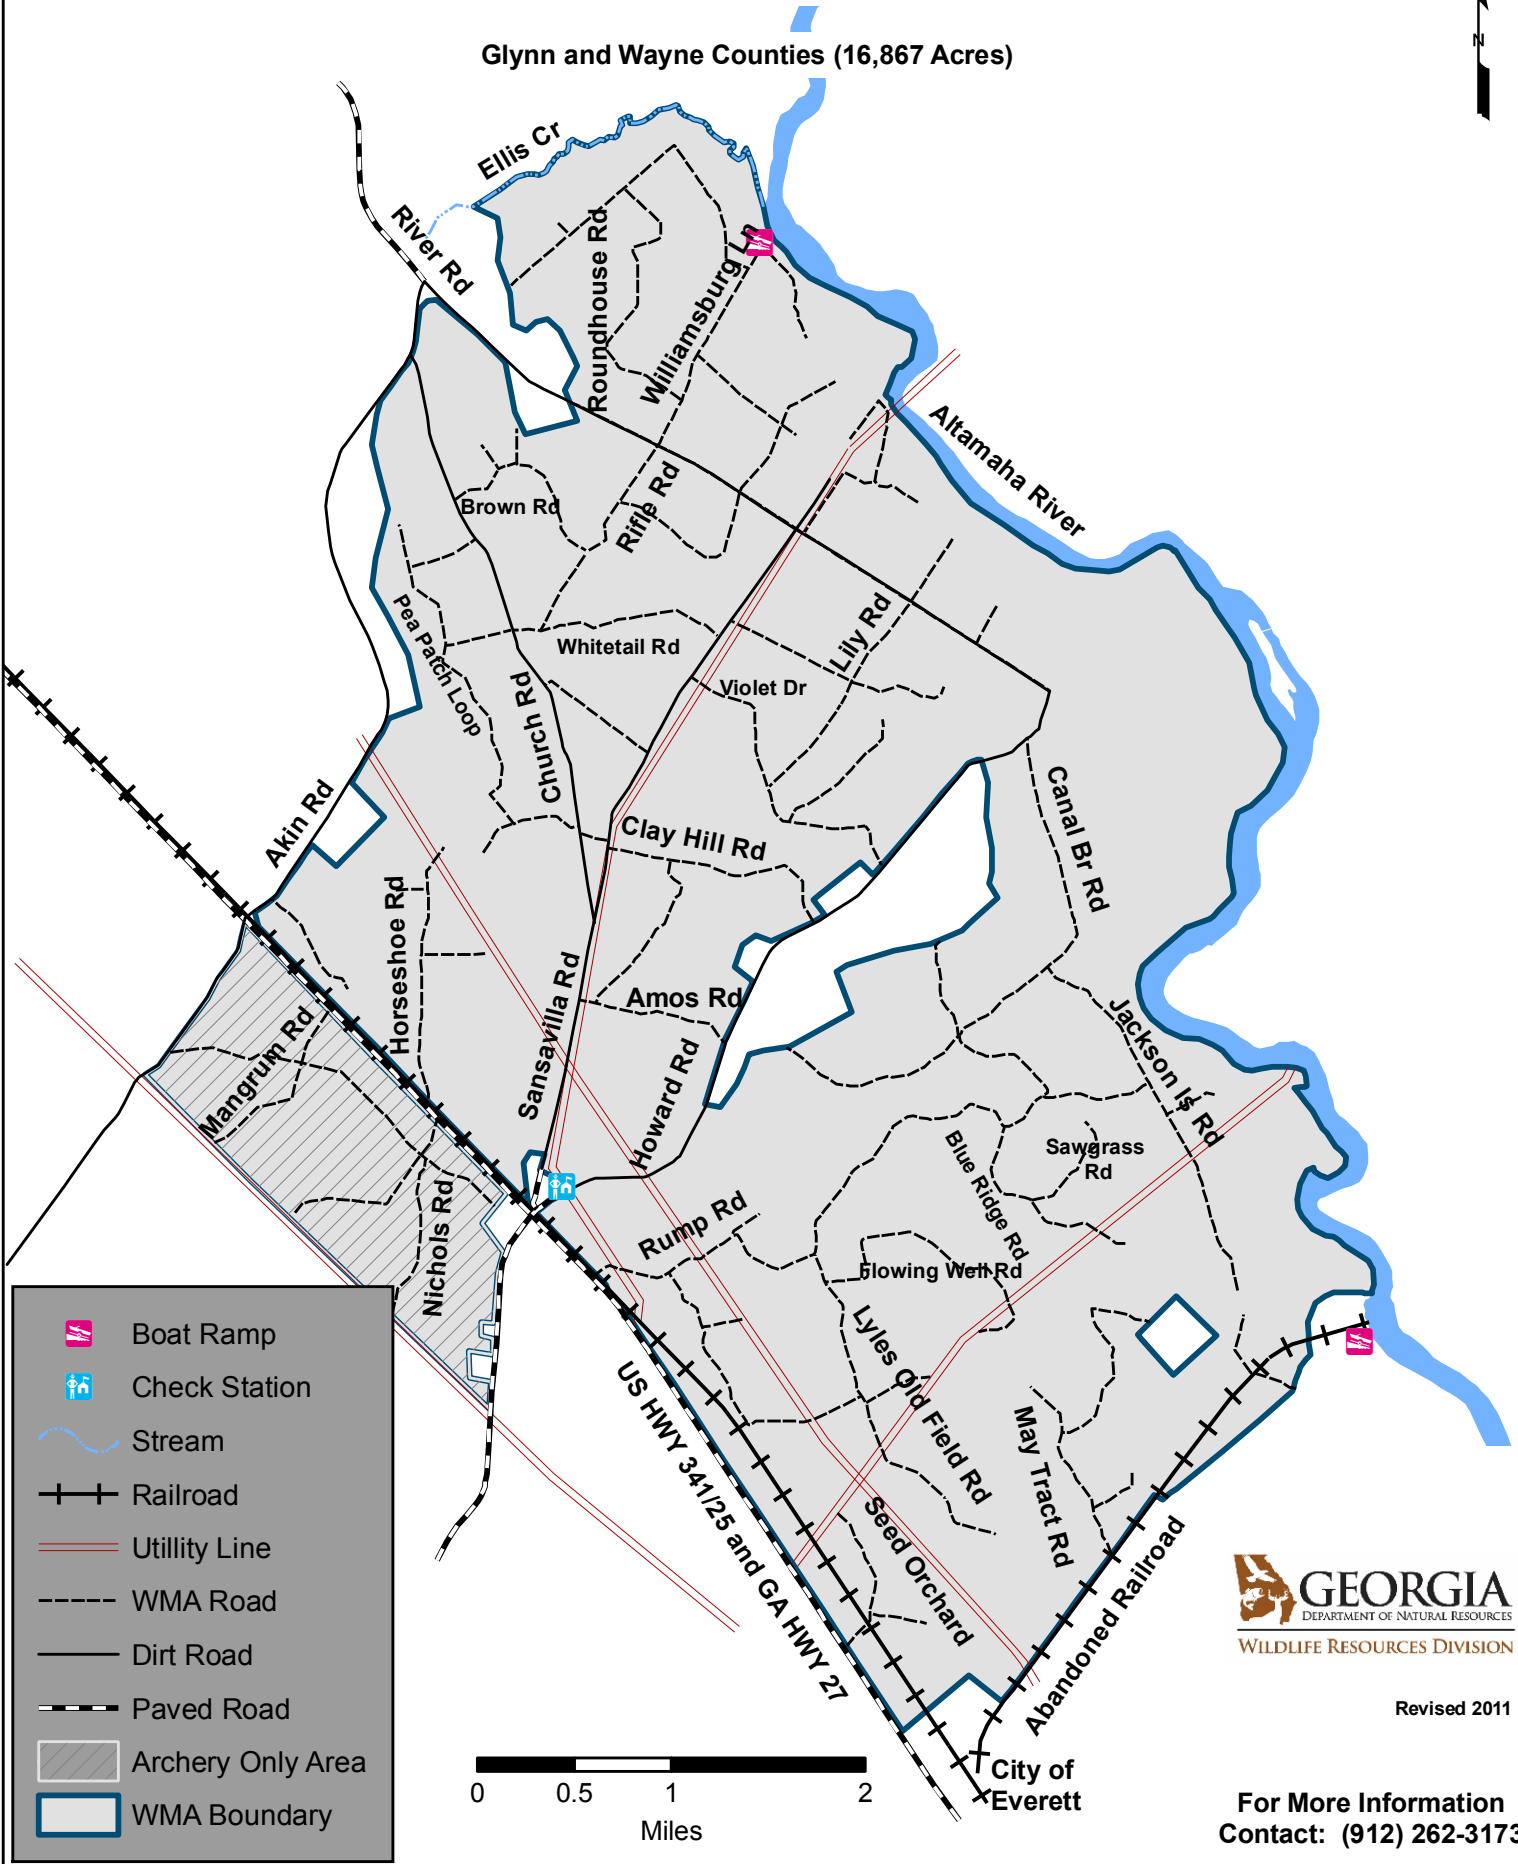

# SANSAVILLA WILDLIFE MANAGEMENT AREA

Glynn and Wayne Counties (16,867 Acres)

Revised 2011

For More Information  
Contact: (912) 262-3173