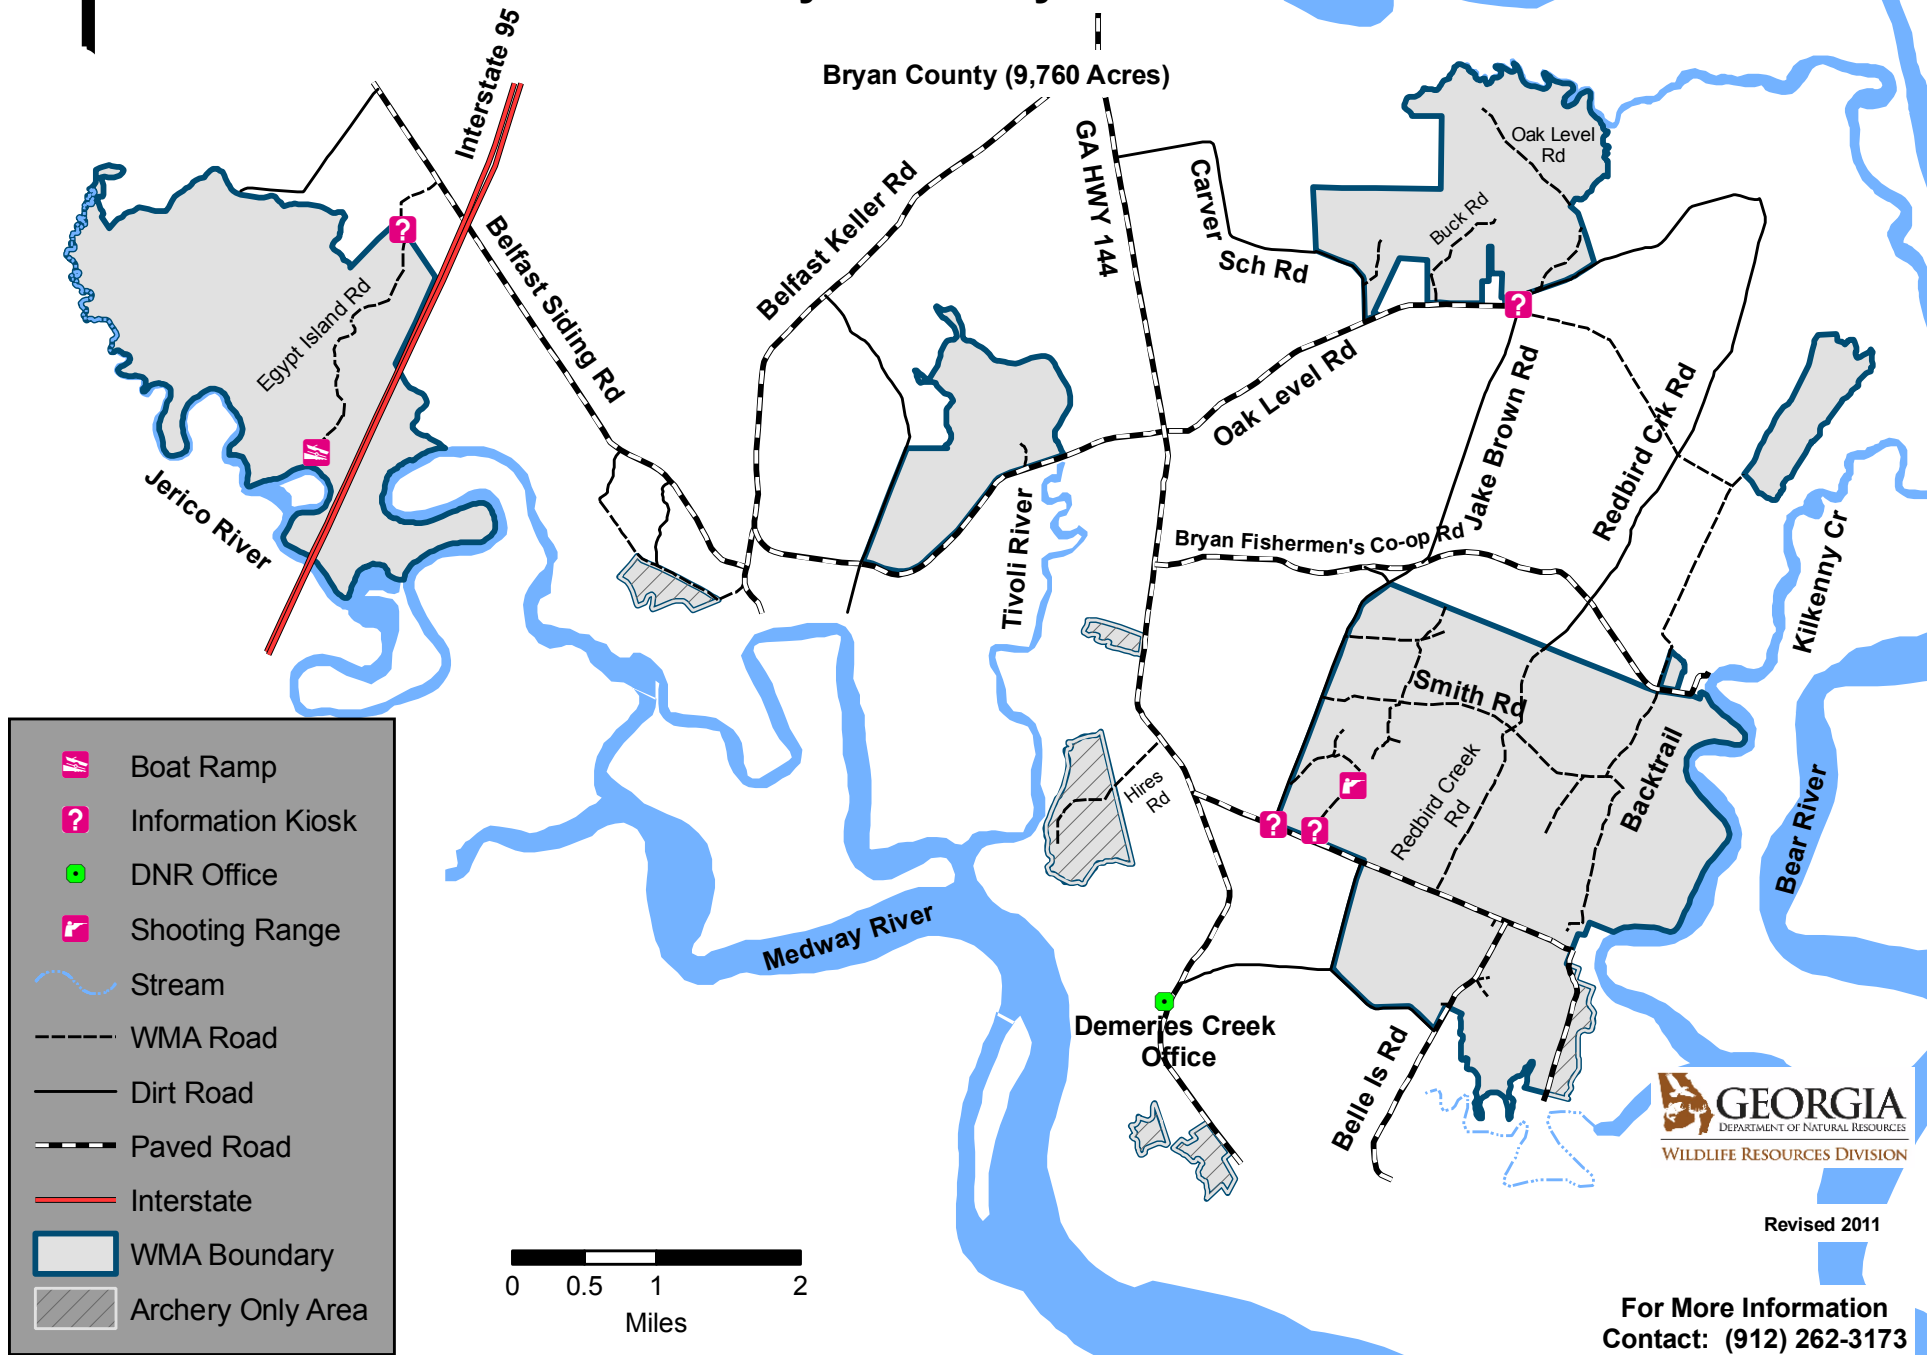

RICHMOND HILL WILDLIFE MANAGEMENT AREA

Bryan County Tracts

Bryan County (9,760 Acres)

Revised 2011

For More Information
Contact: (912) 262-3173