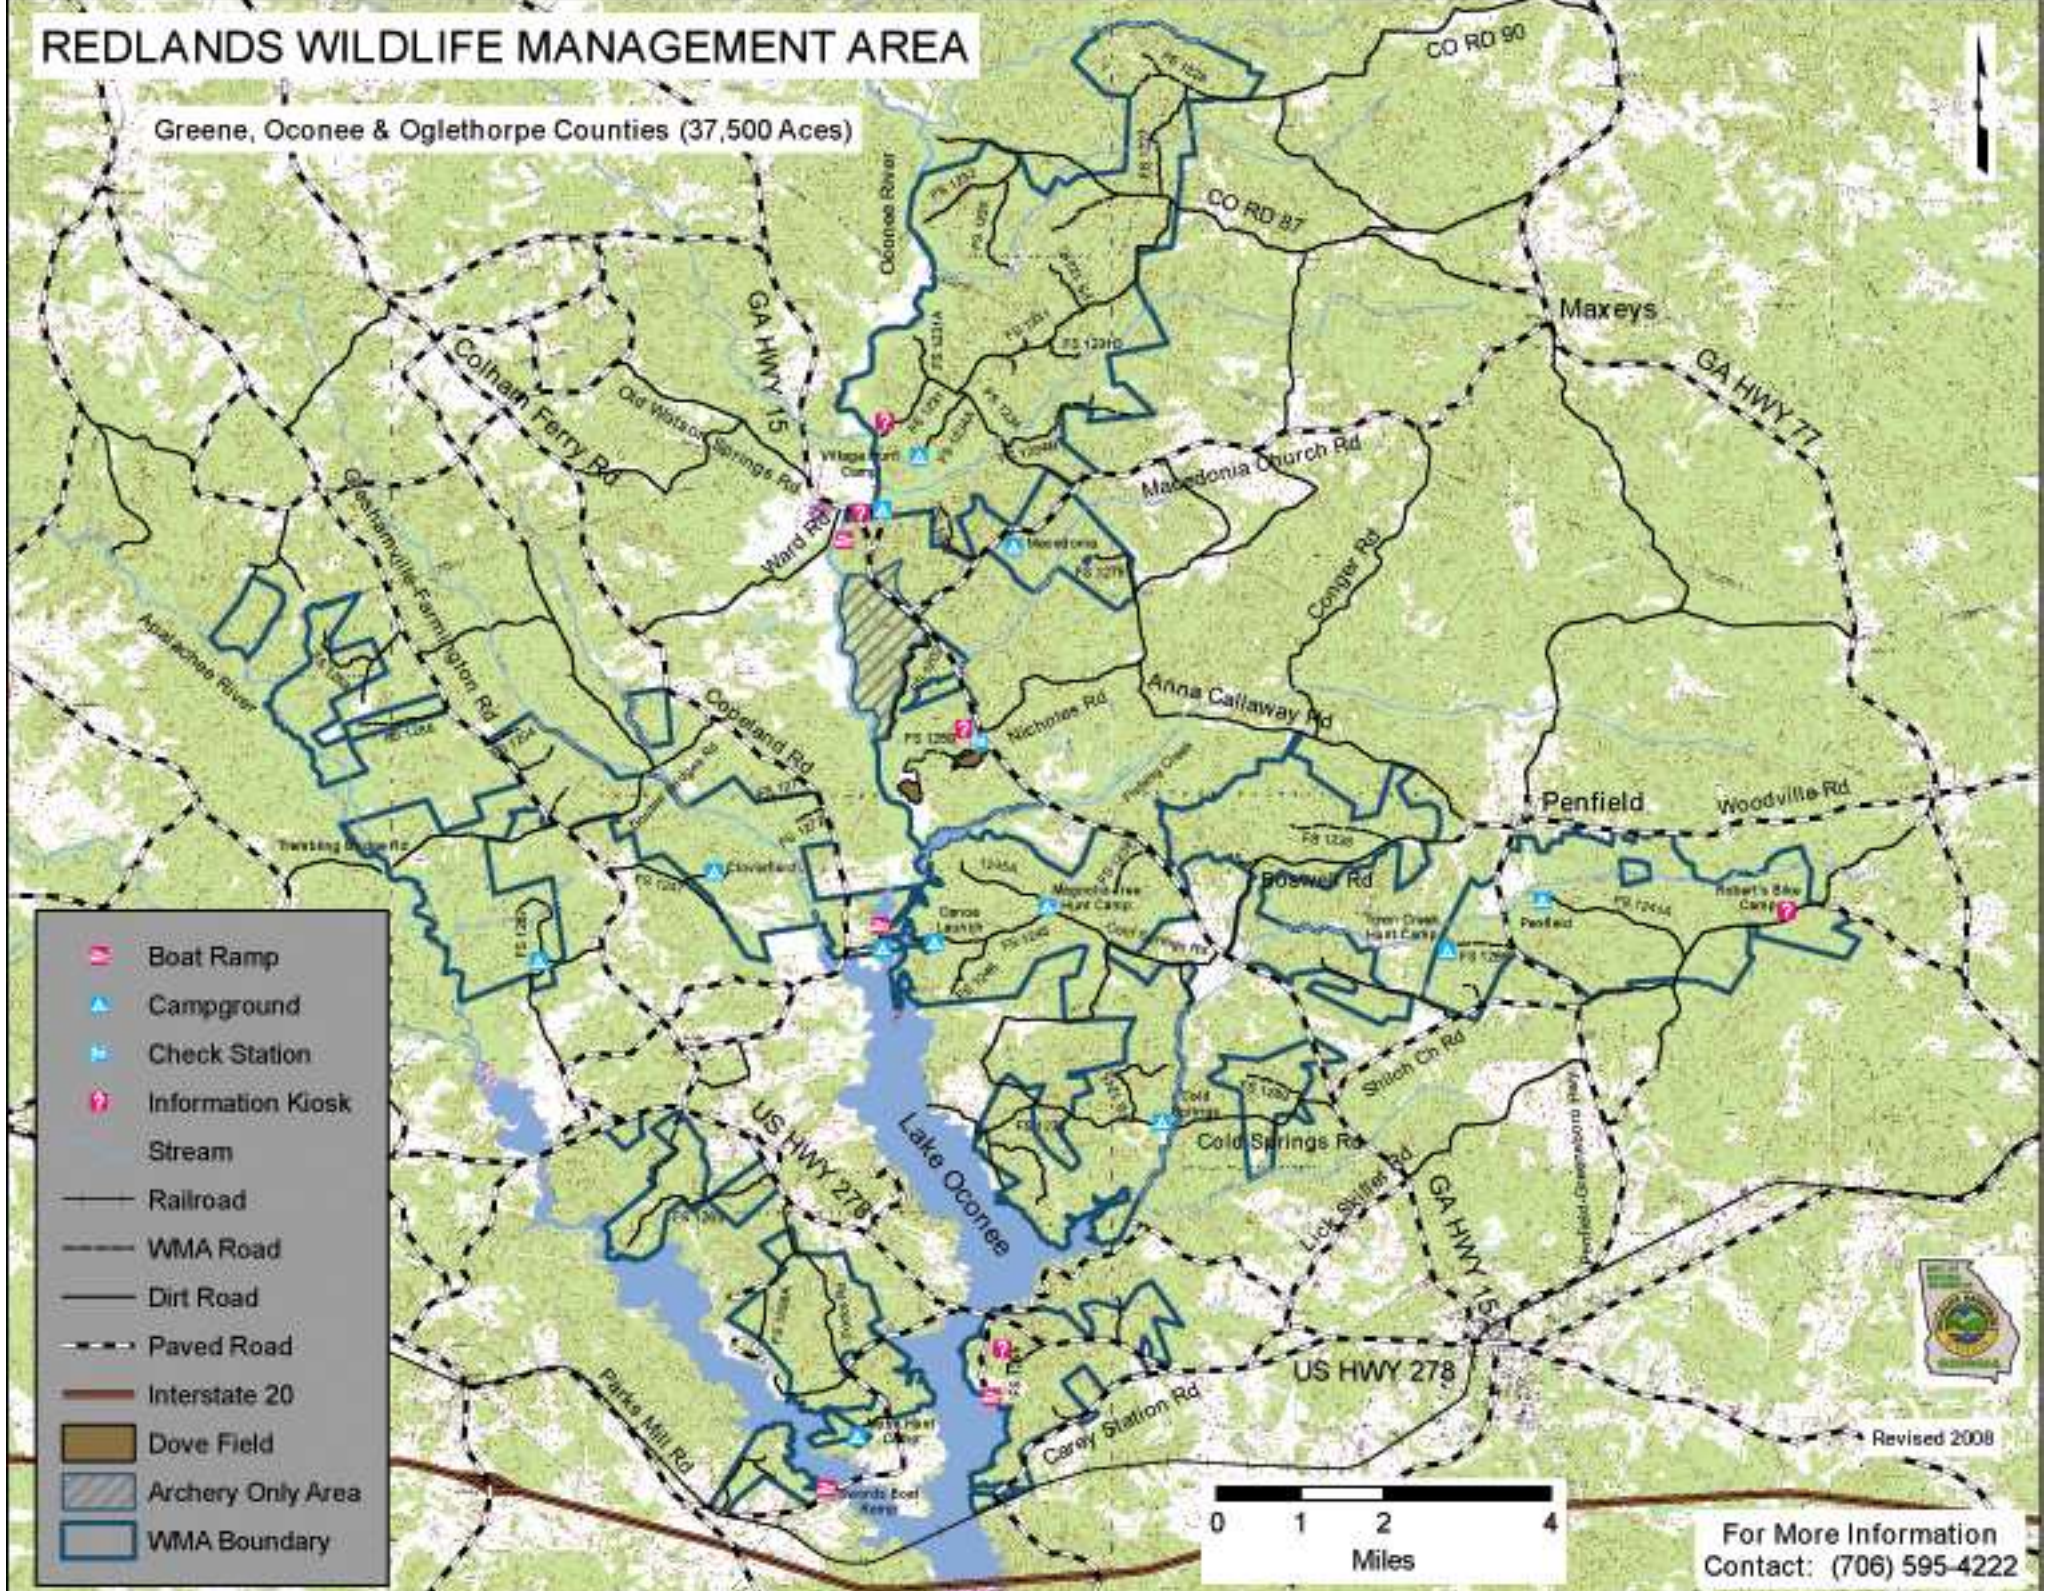

REDLANDS WILDLIFE MANAGEMENT AREA

Greene, Oconee & Oglethorpe Counties (37,500 Acres)

- Boat Ramp
- Campground
- Check Station
- Information Kiosk
- Stream
- Railroad
- WMA Road
- Dirt Road
- Paved Road
- Interstate 20
- Dove Field
- Archery Only Area
- WMA Boundary