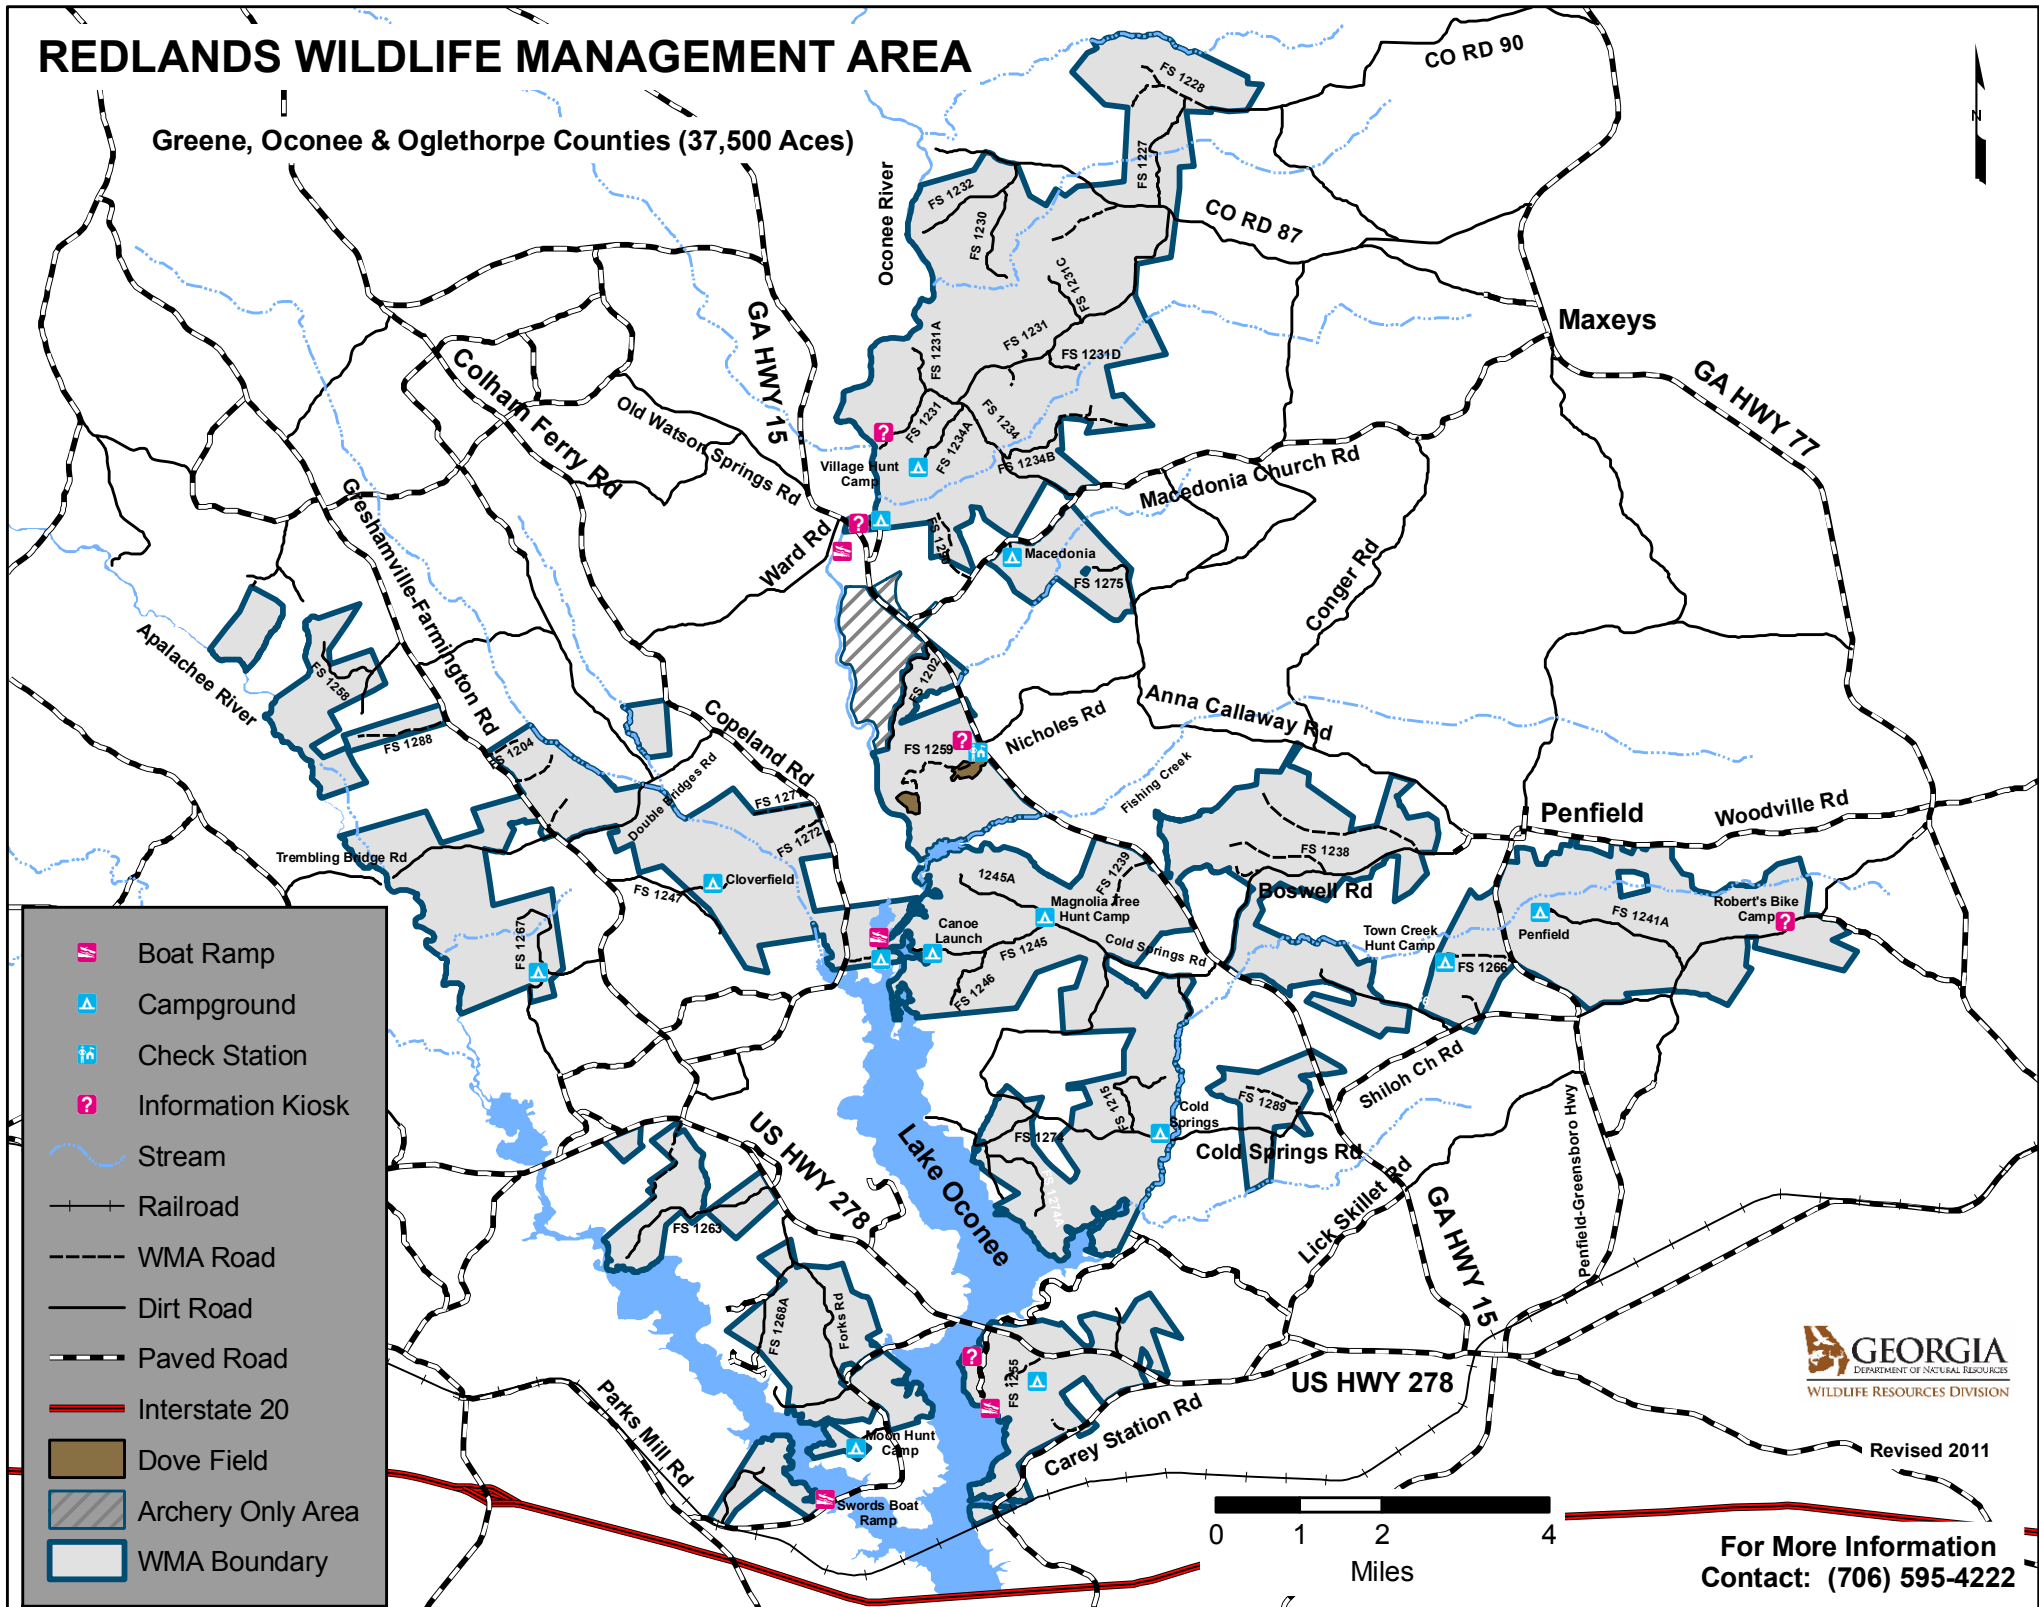

REDLANDS WILDLIFE MANAGEMENT AREA

Greene, Oconee & Oglethorpe Counties (37,500 Acres)

- Boat Ramp
- Campground
- Check Station
- Information Kiosk
- Stream
- Railroad
- WMA Road
- Dirt Road
- Paved Road
- Interstate 20
- Dove Field
- Archery Only Area
- WMA Boundary