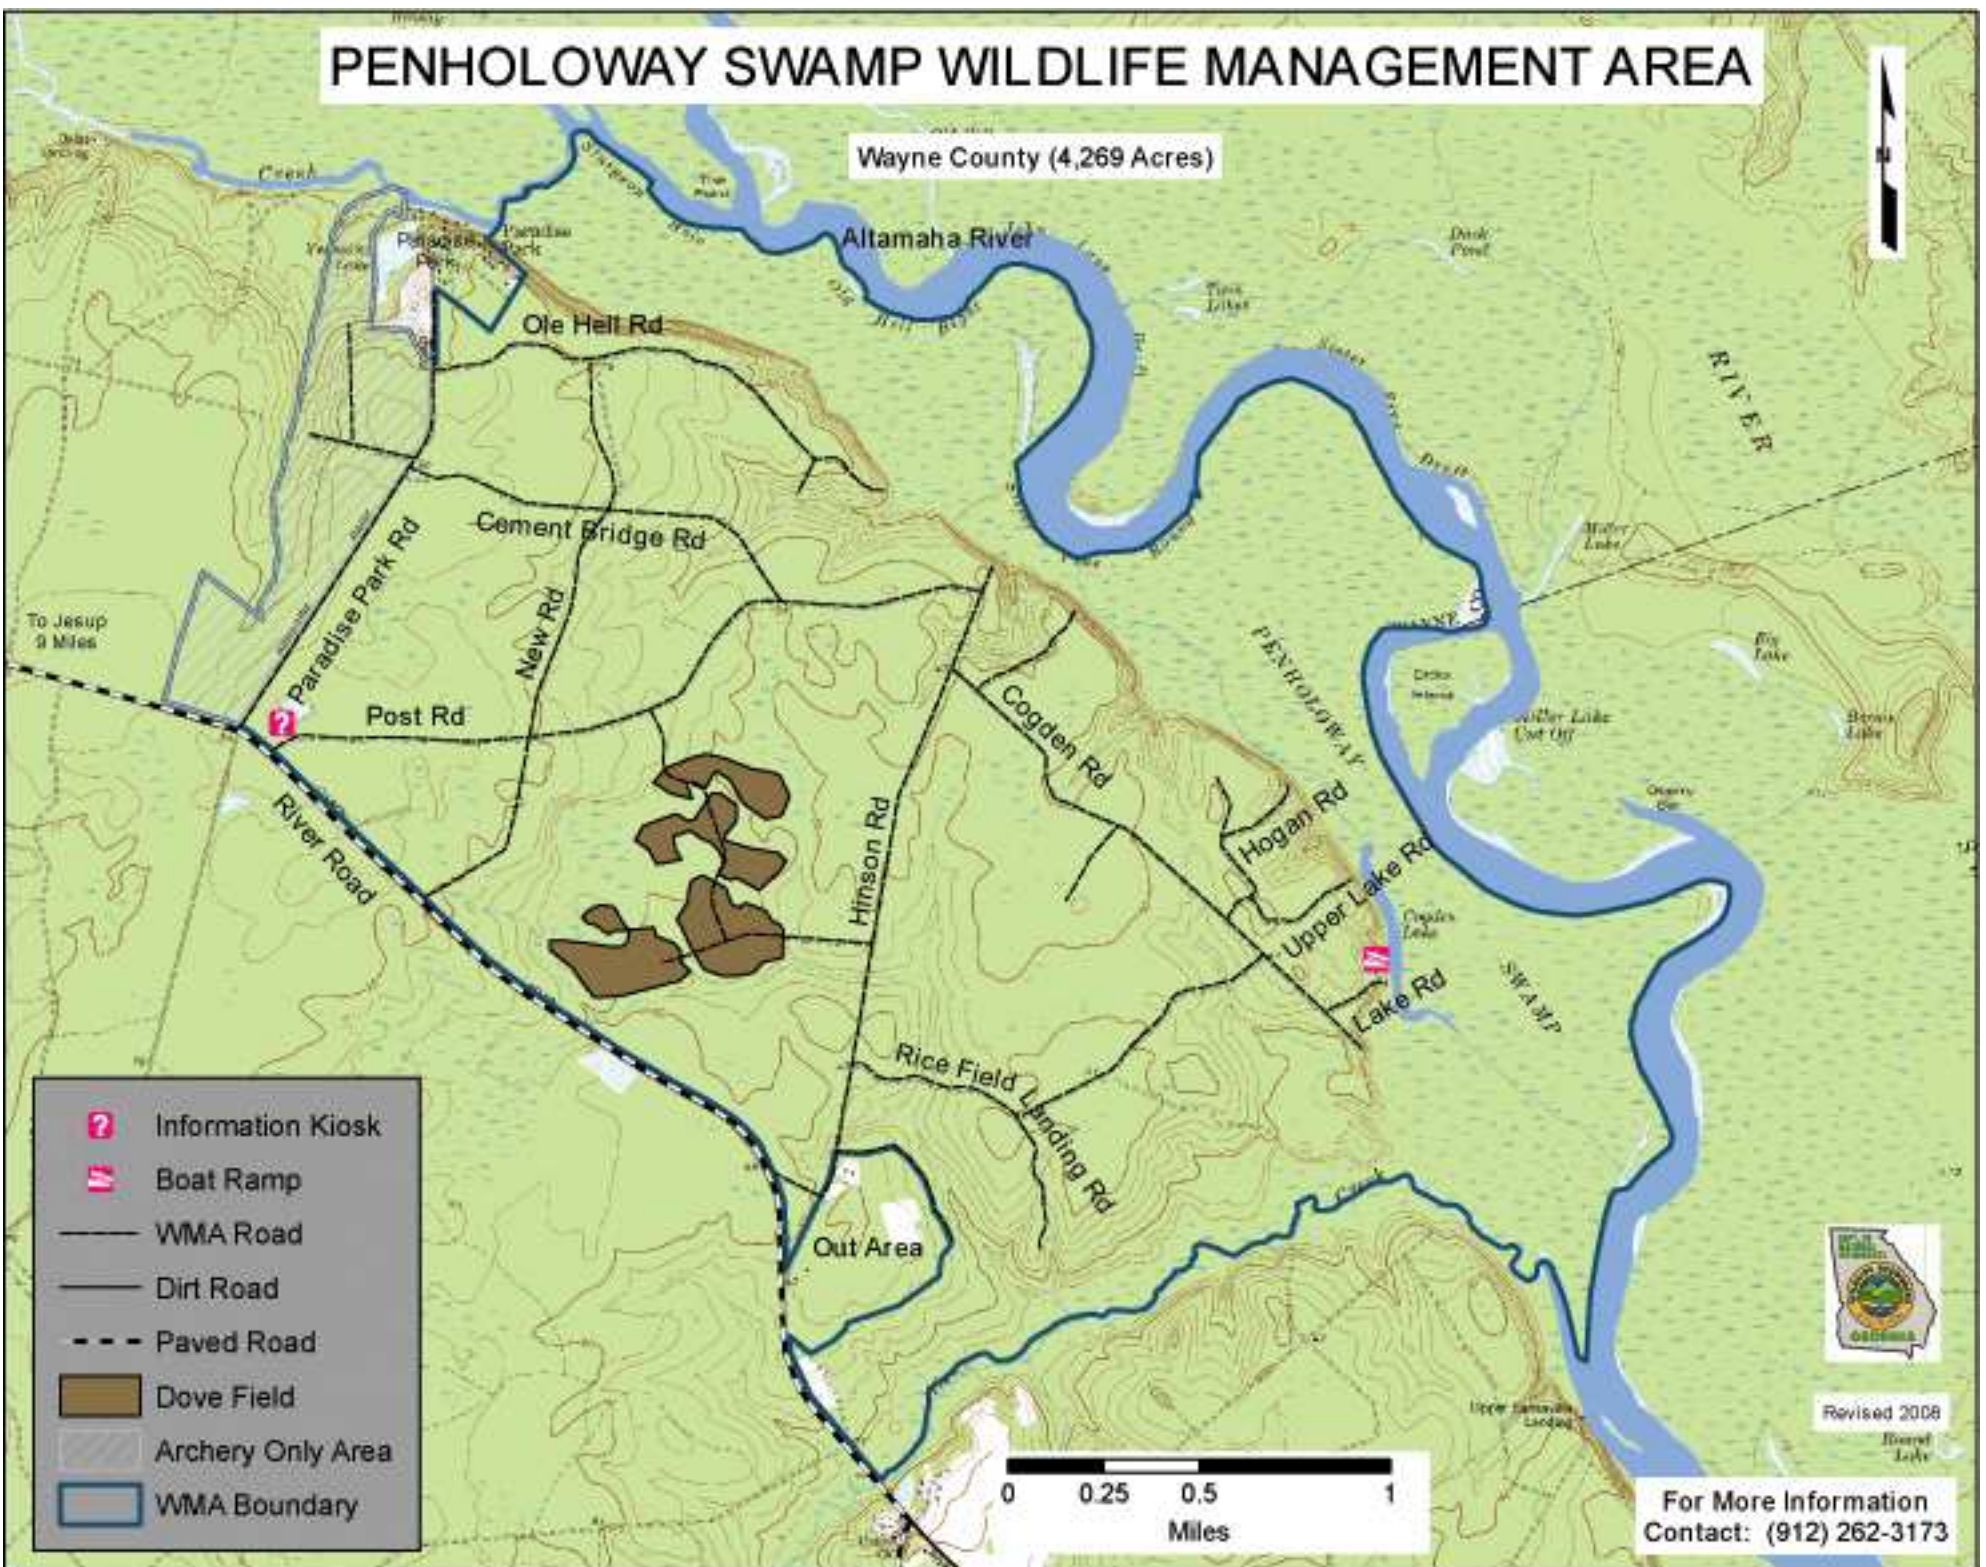

PENHOLOWAY SWAMP WILDLIFE MANAGEMENT AREA

Wayne County (4,269 Acres)

- Information Kiosk
- Boat Ramp
- WMA Road
- Dirt Road
- Paved Road
- Dove Field
- Archery Only Area
- WMA Boundary

Revised 2008

For More Information
Contact: (912) 262-3173