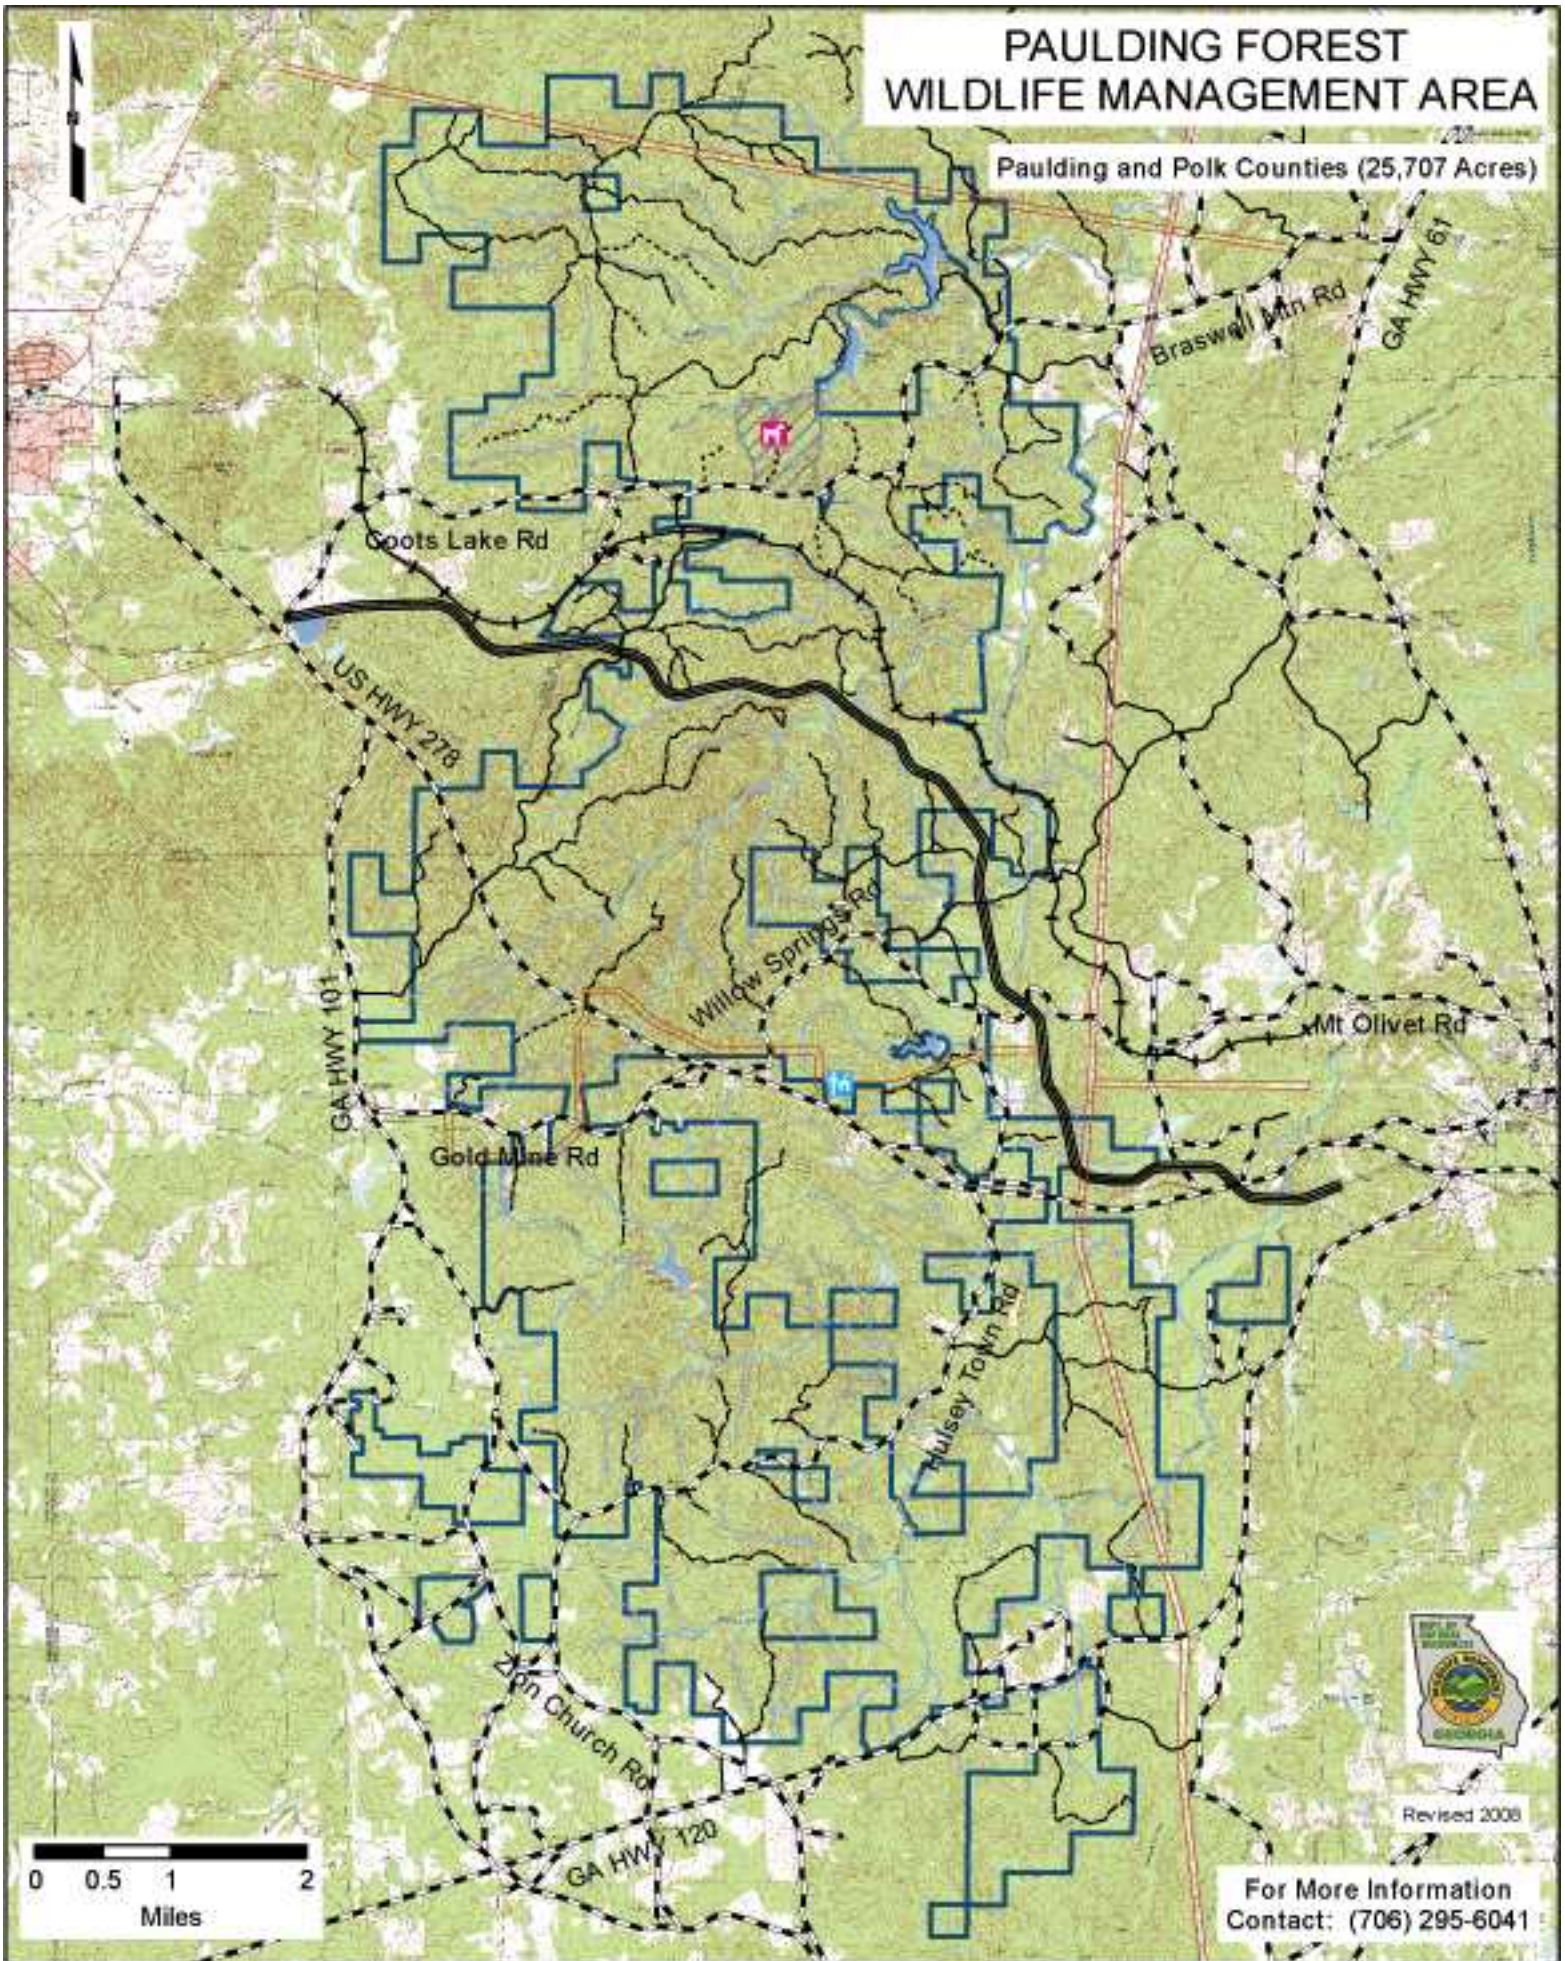

PAULDING FOREST WILDLIFE MANAGEMENT AREA

Paulding and Polk Counties (25,707 Acres)

0 0.5 1 2
Miles

Revised 2008

For More Information
Contact: (706) 295-6041