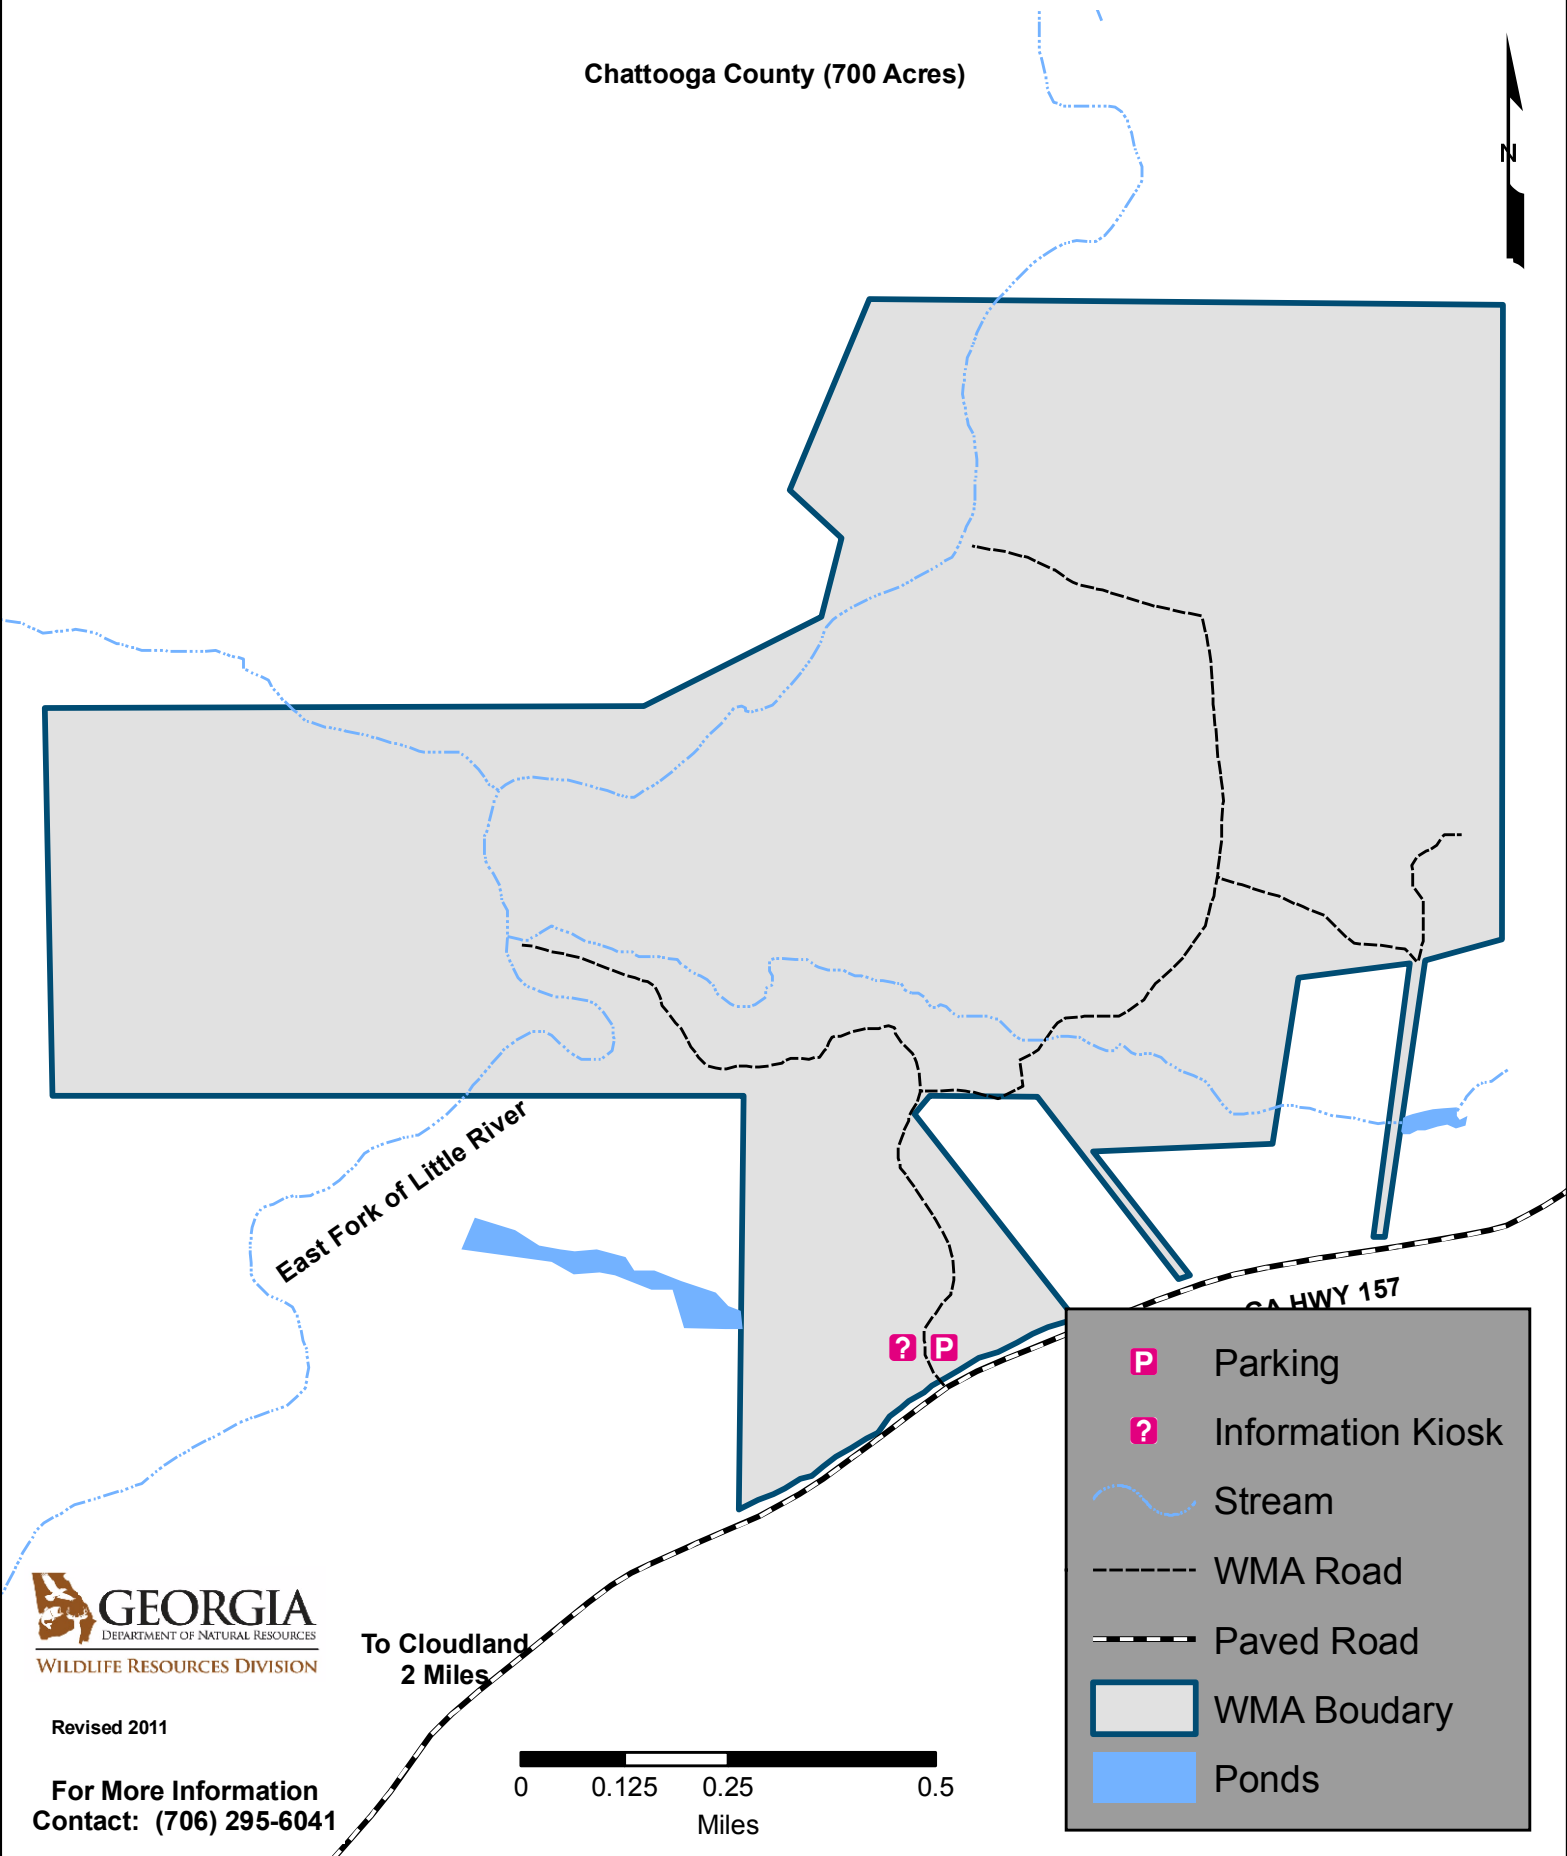

OTTING TRACT WILDLIFE MANAGEMENT AREA

Chattooga County (700 Acres)

Revised 2011

For More Information
Contact: (706) 295-6041

To Cloudland
2 Miles

	Parking
	Information Kiosk
	Stream
	WMA Road
	Paved Road
	WMA Boundary
	Ponds