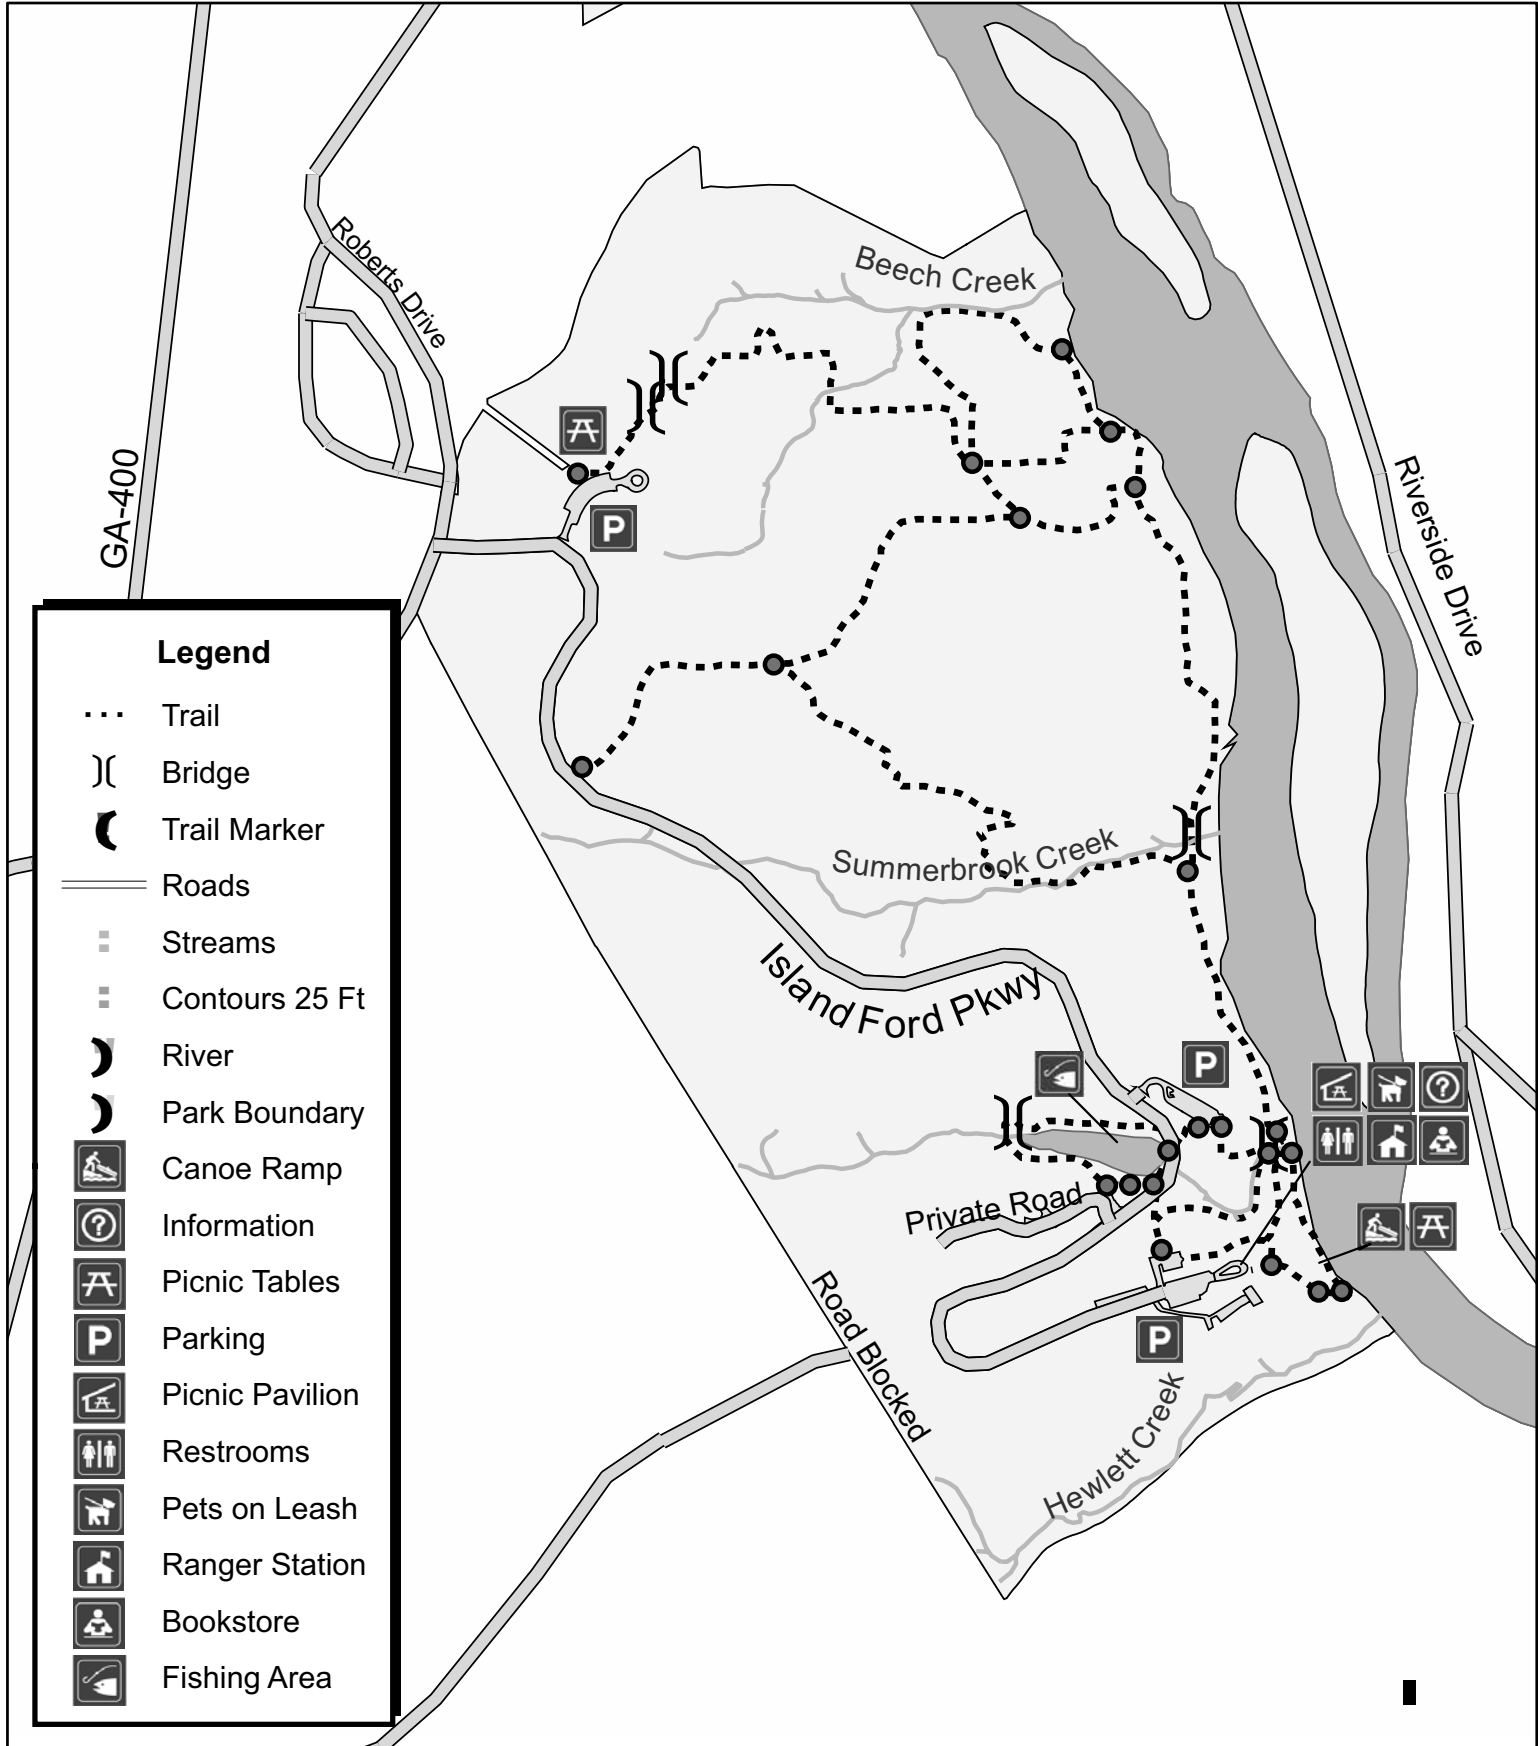

Island Ford

Chattahoochee River
National Recreation Area
Atlanta, GA

Legend

- Trail
- Bridge
- Trail Marker
- Roads
- Streams
- Contours 25 Ft
- River
- Park Boundary
- Canoe Ramp
- Information
- Picnic Tables
- Parking
- Picnic Pavilion
- Restrooms
- Pets on Leash
- Ranger Station
- Bookstore
- Fishing Area

You may obtain a copy of this map by visiting parks website at www.nps.gov

Revised September 2006