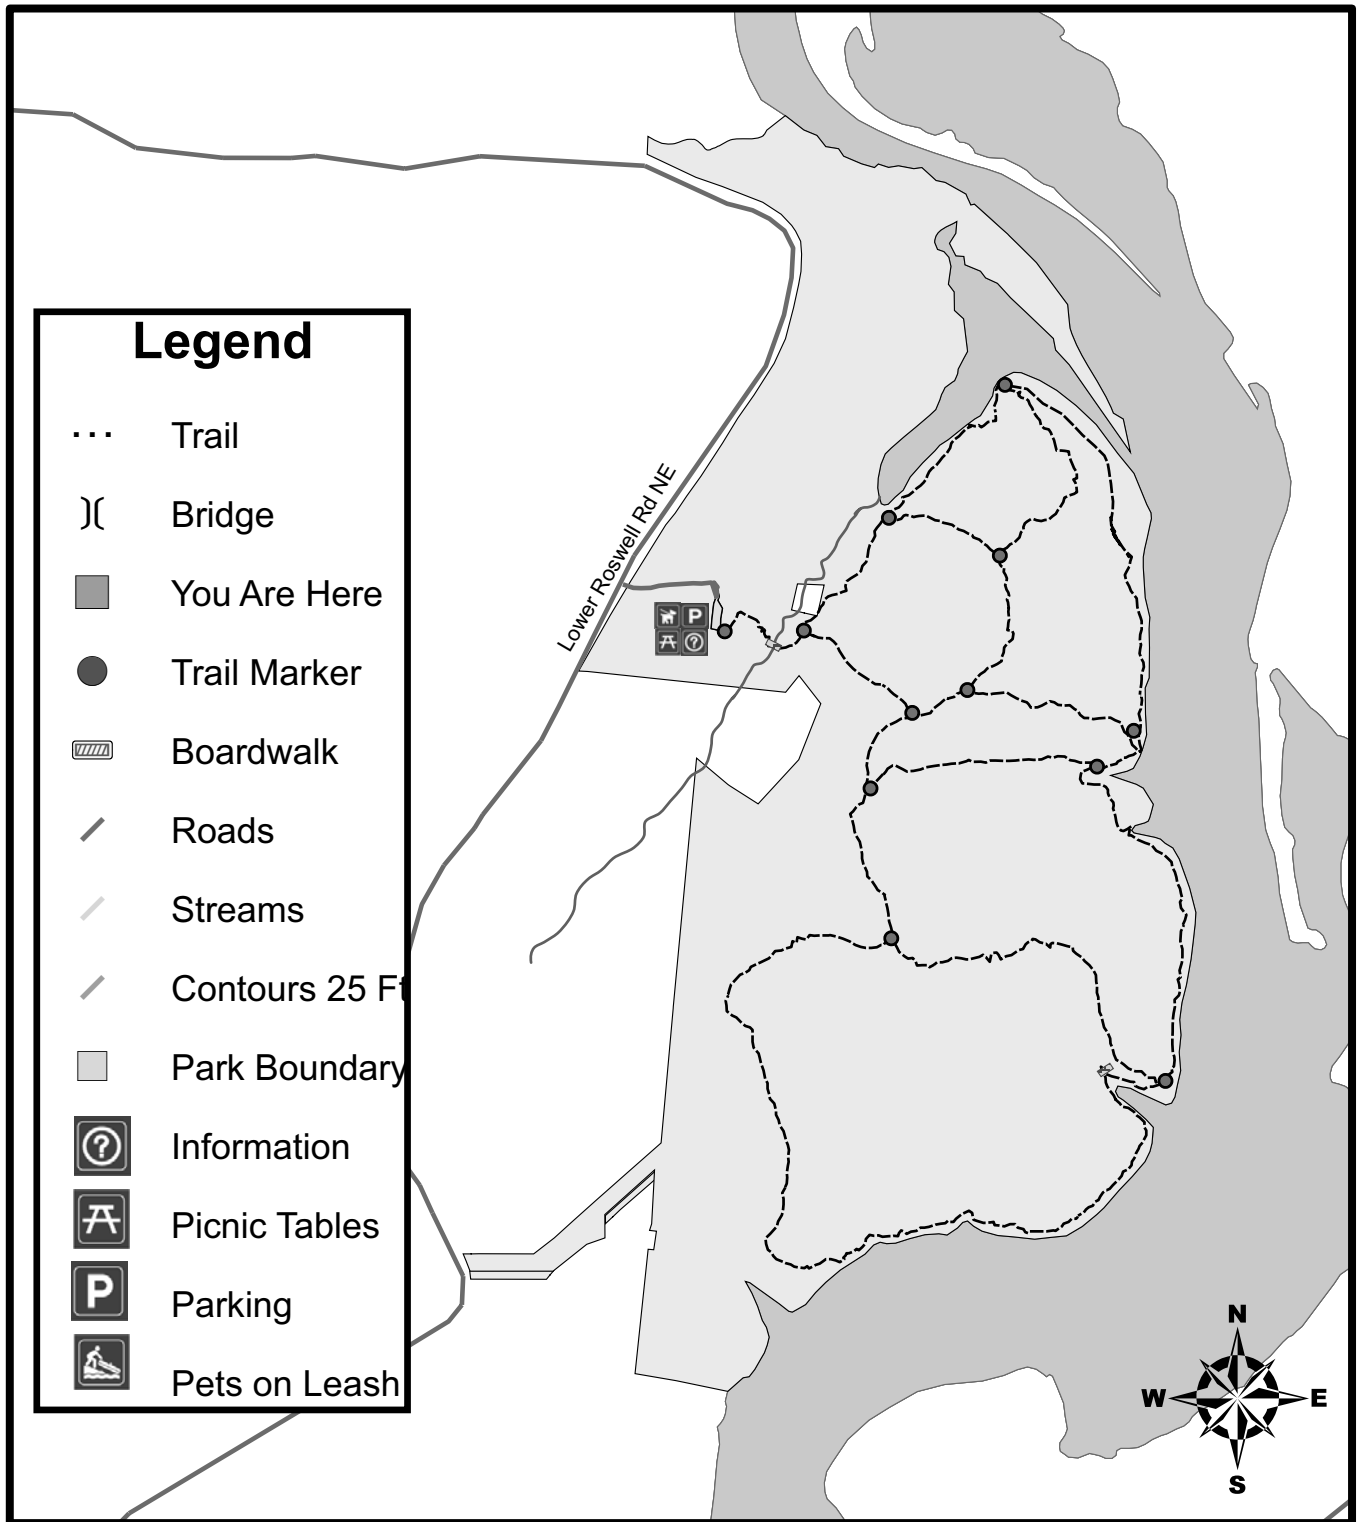

Gold Branch

Chattahoochee River
National Recreation Area
Atlanta, GA

0 0.125 0.25 0.5 Miles

You may obtain a copy of this map
by visiting website:
www.nps.gov/chat

Revised November 2006