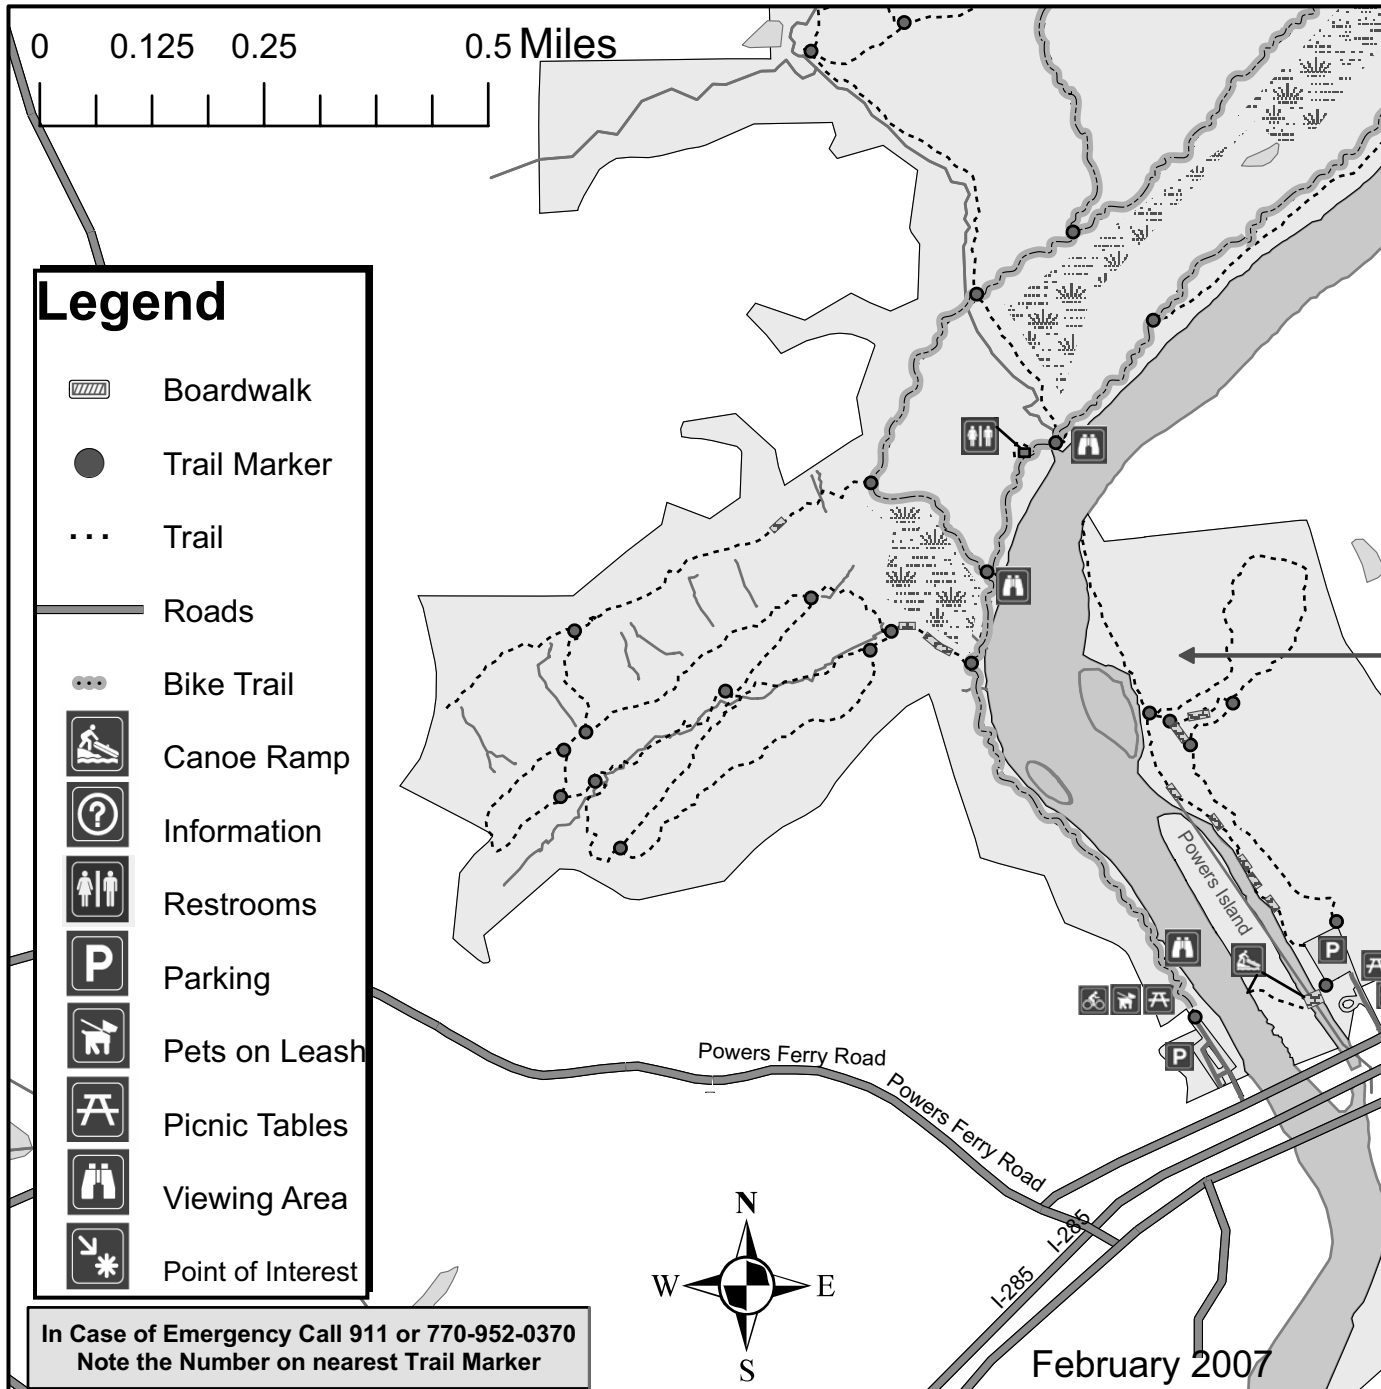

# Cochran Shoals - Interstate Parkway

Chattahoochee River  
National Recreation Area  
Atlanta, Georgia

Chattahoochee River  
National Recreation Area  
1978 Island Ford Parkway  
Atlanta, GA 30350  
678-538-1200  
[www.nps.gov/chat](http://www.nps.gov/chat)

**Produced by Chattahoochee River  
National Recreation Area**

The National Park Service gives no warranty as to the accuracy, reliability, or completeness of this map for individual use or aggregate use with other data for general or scientific purposes, nor shall the act of distribution constitute as such.

All authorized trails are mapped and blazed. Use of unauthorized trails causes erosion and degrades the

In Case of Emergency Call 911 or 770-952-0370  
Note the Number on nearest Trail Marker