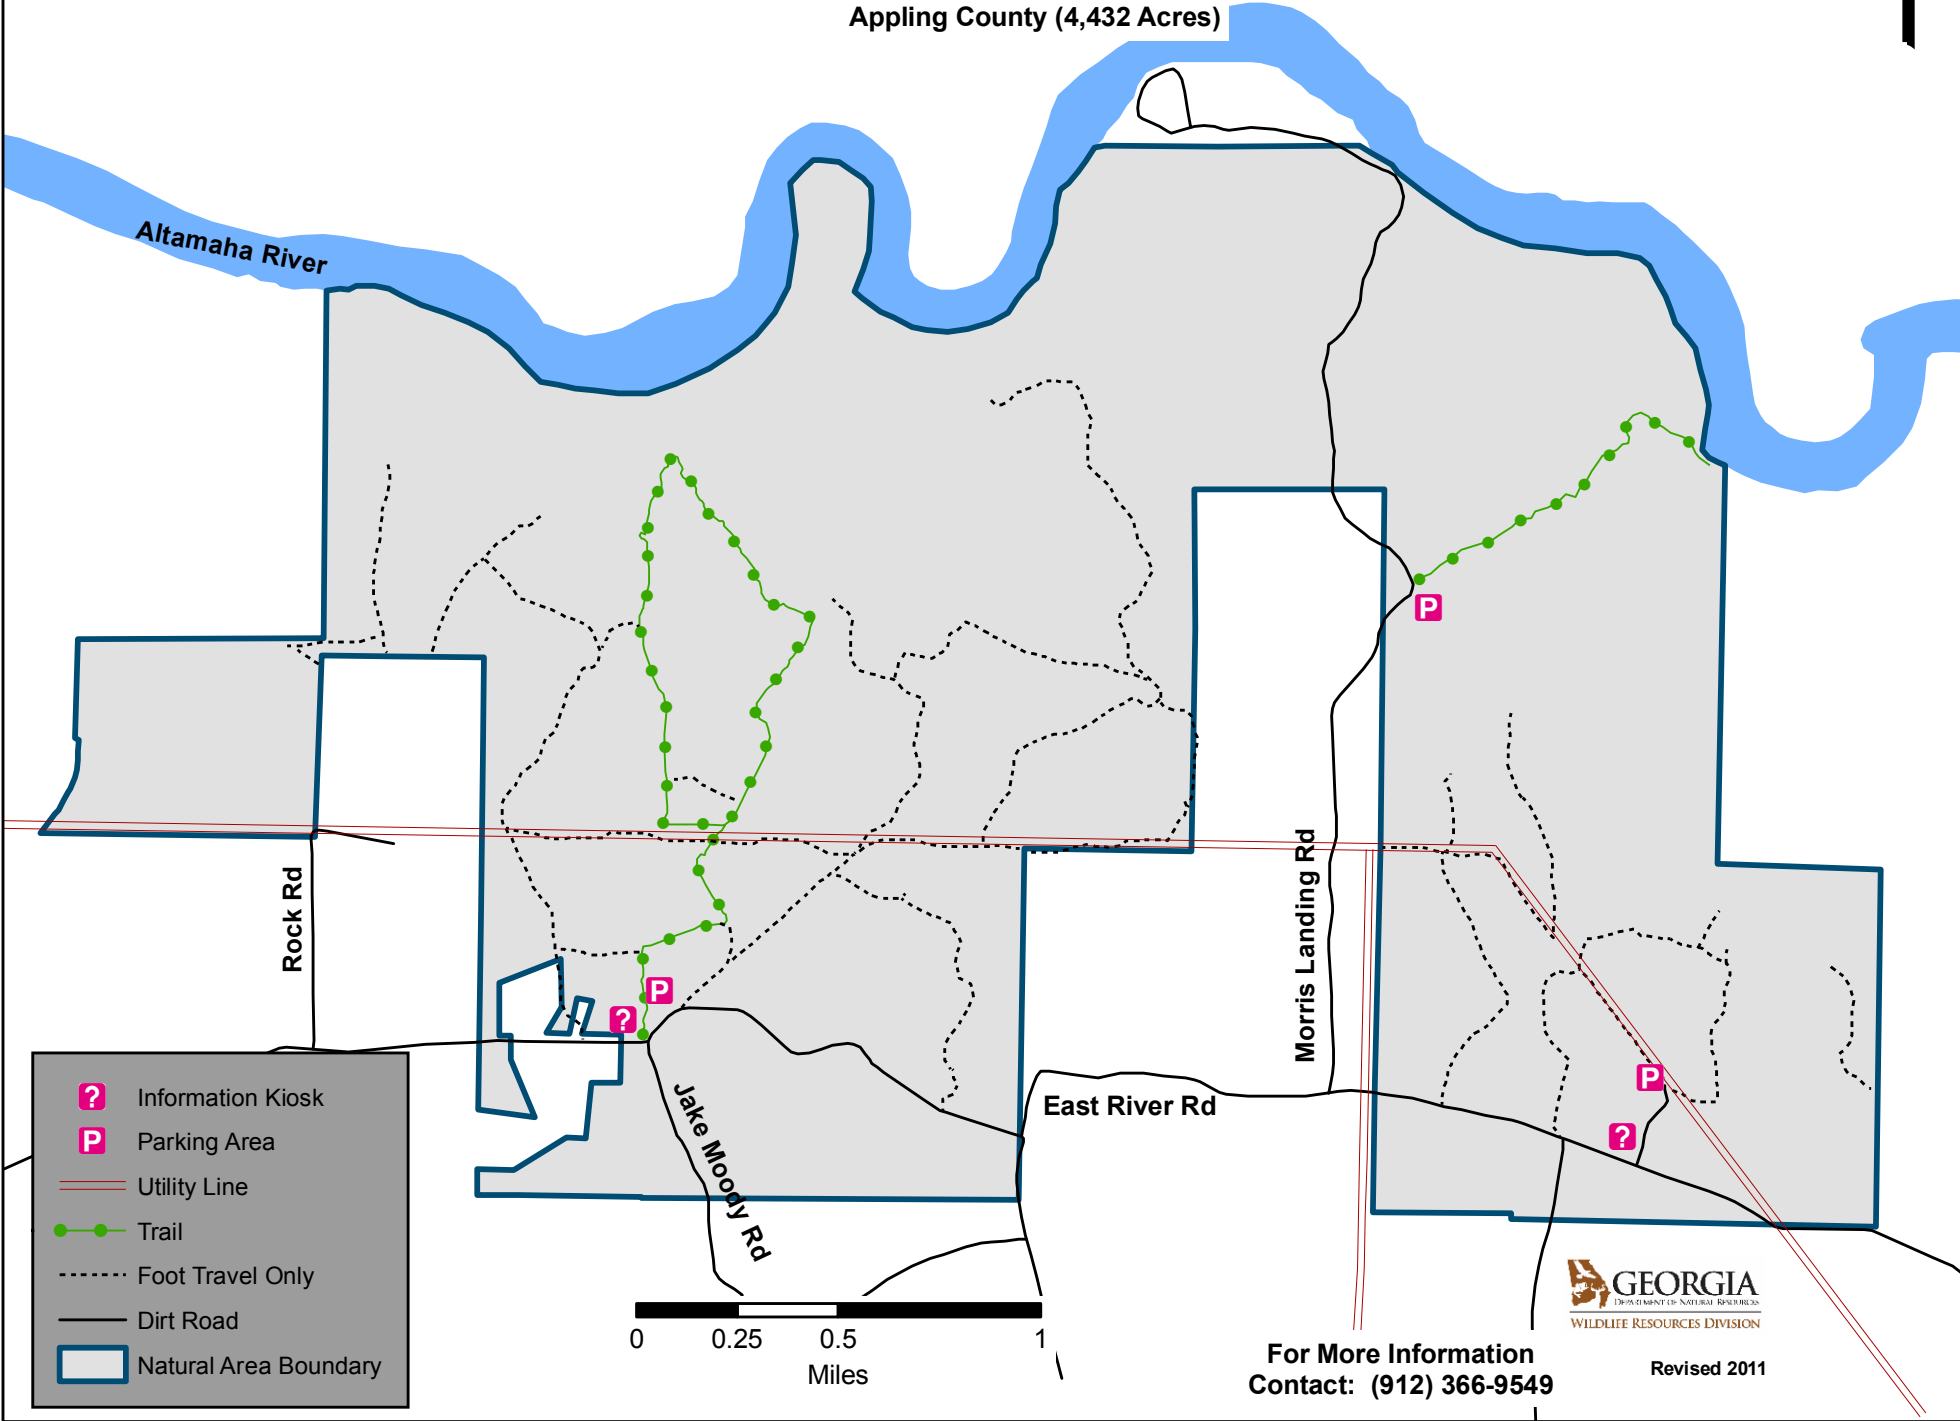

MOODY FOREST WILDLIFE MANAGEMENT AREA

Appling County (4,432 Acres)

- Information Kiosk
- Parking Area
- Utility Line
- Trail
- Foot Travel Only
- Dirt Road
- Natural Area Boundary

For More Information
Contact: (912) 366-9549

Revised 2011