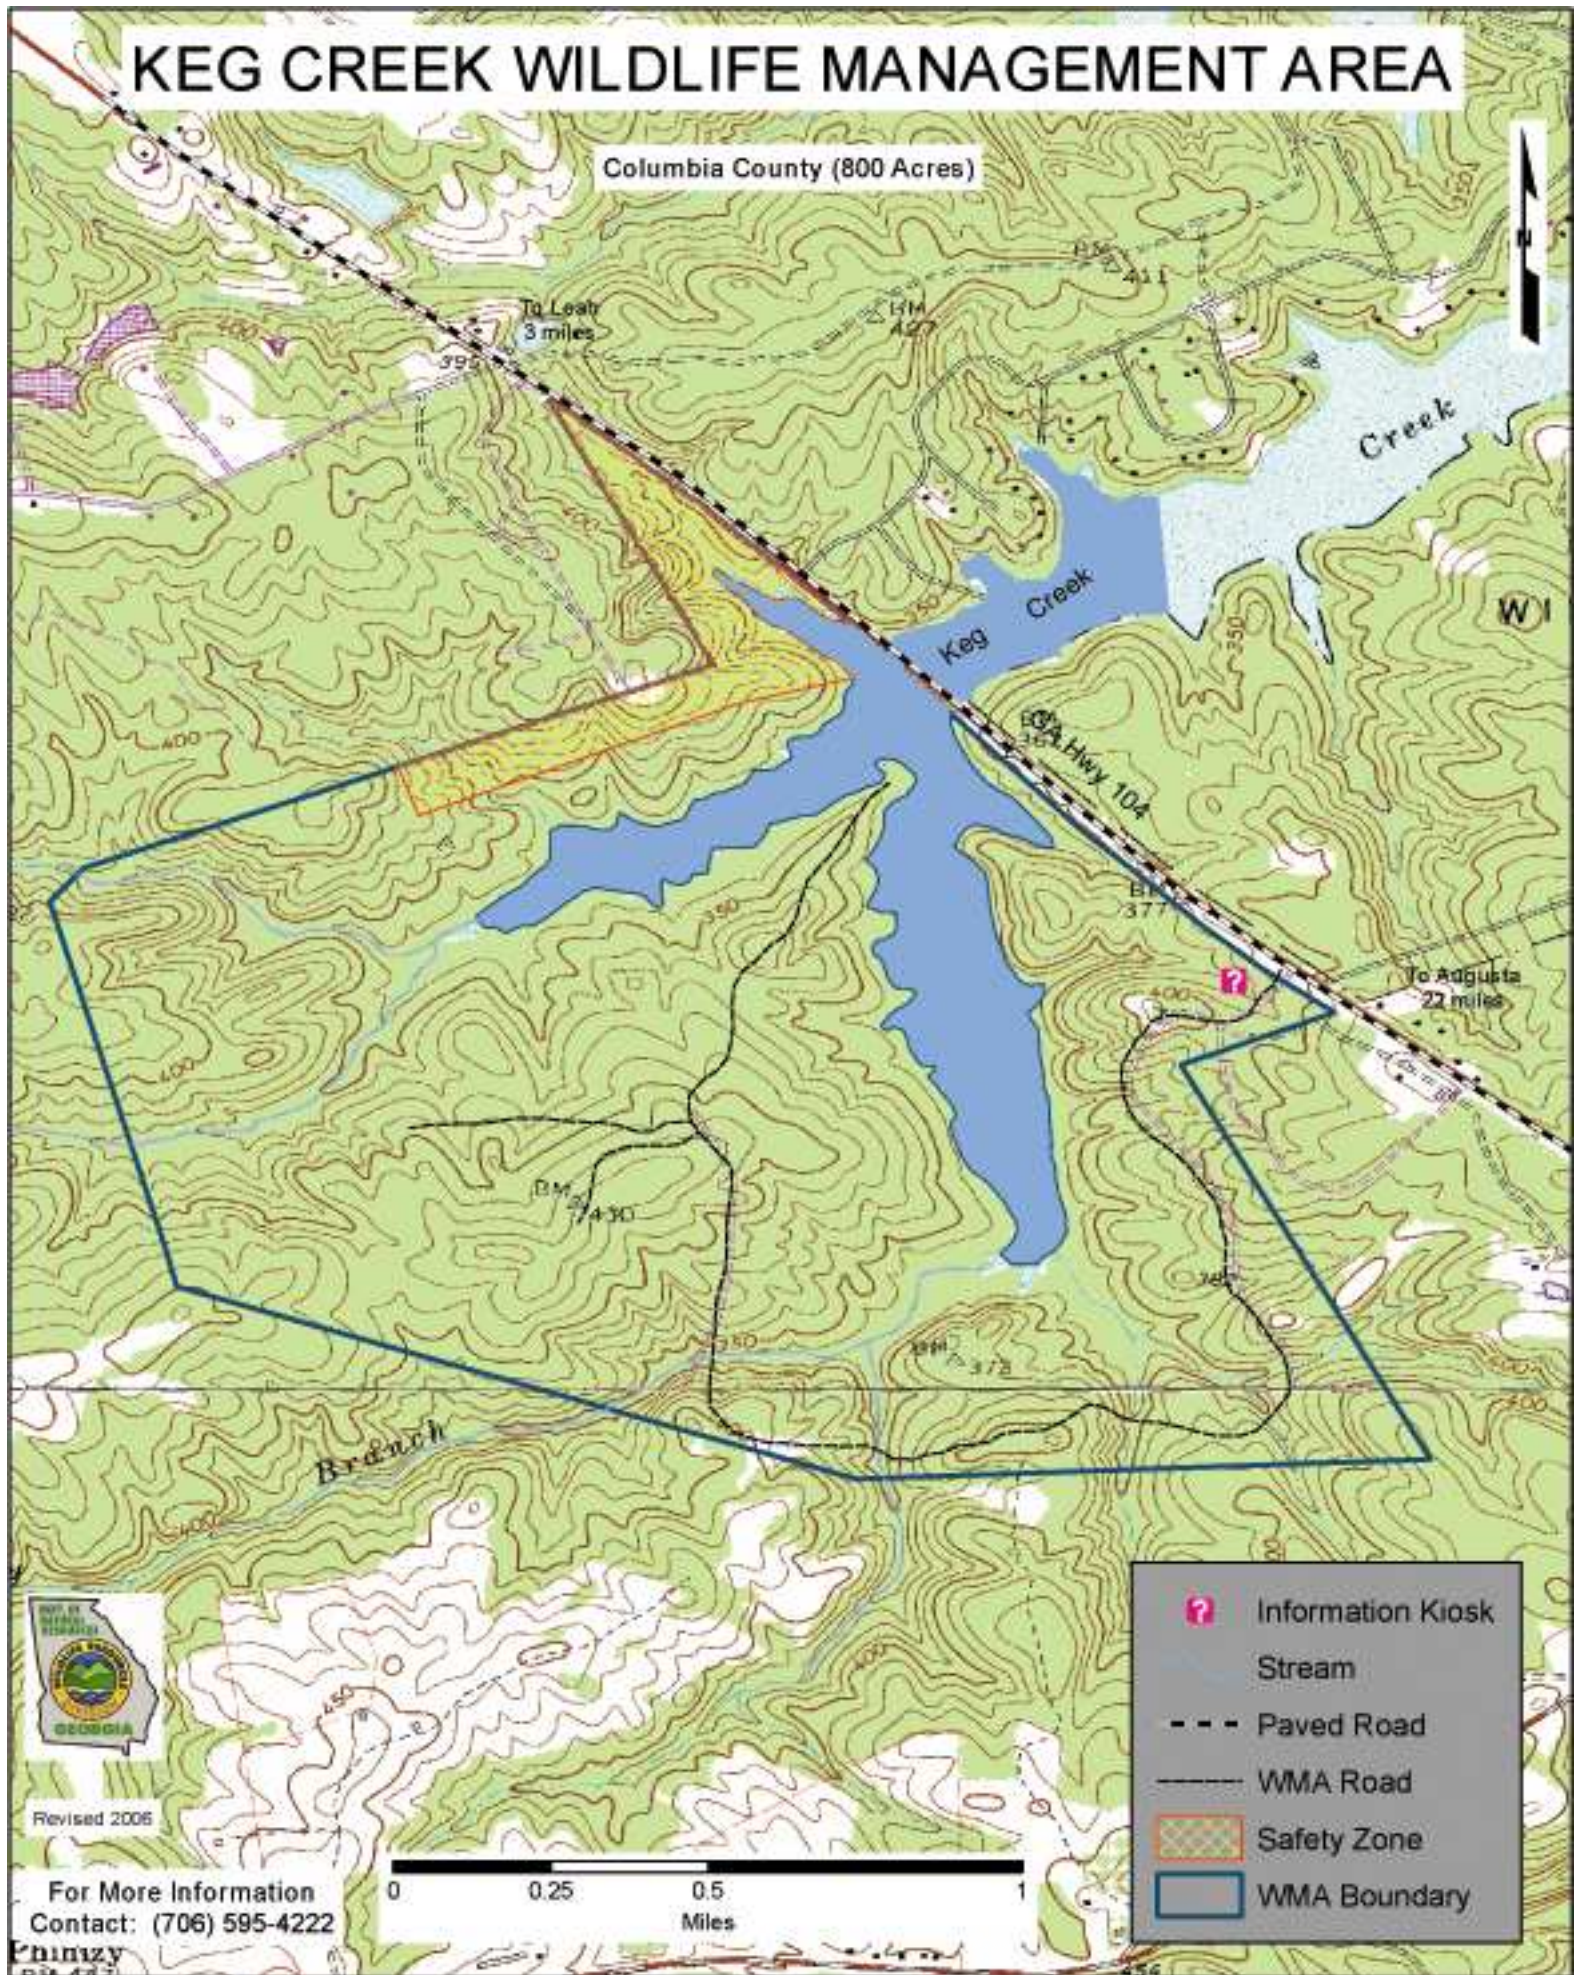

# KEG CREEK WILDLIFE MANAGEMENT AREA

Columbia County (800 Acres)

- Information Kiosk
- Stream
- Paved Road
- WMA Road
- Safety Zone
- WMA Boundary

Revised 2006

For More Information  
Contact: (706) 595-4222