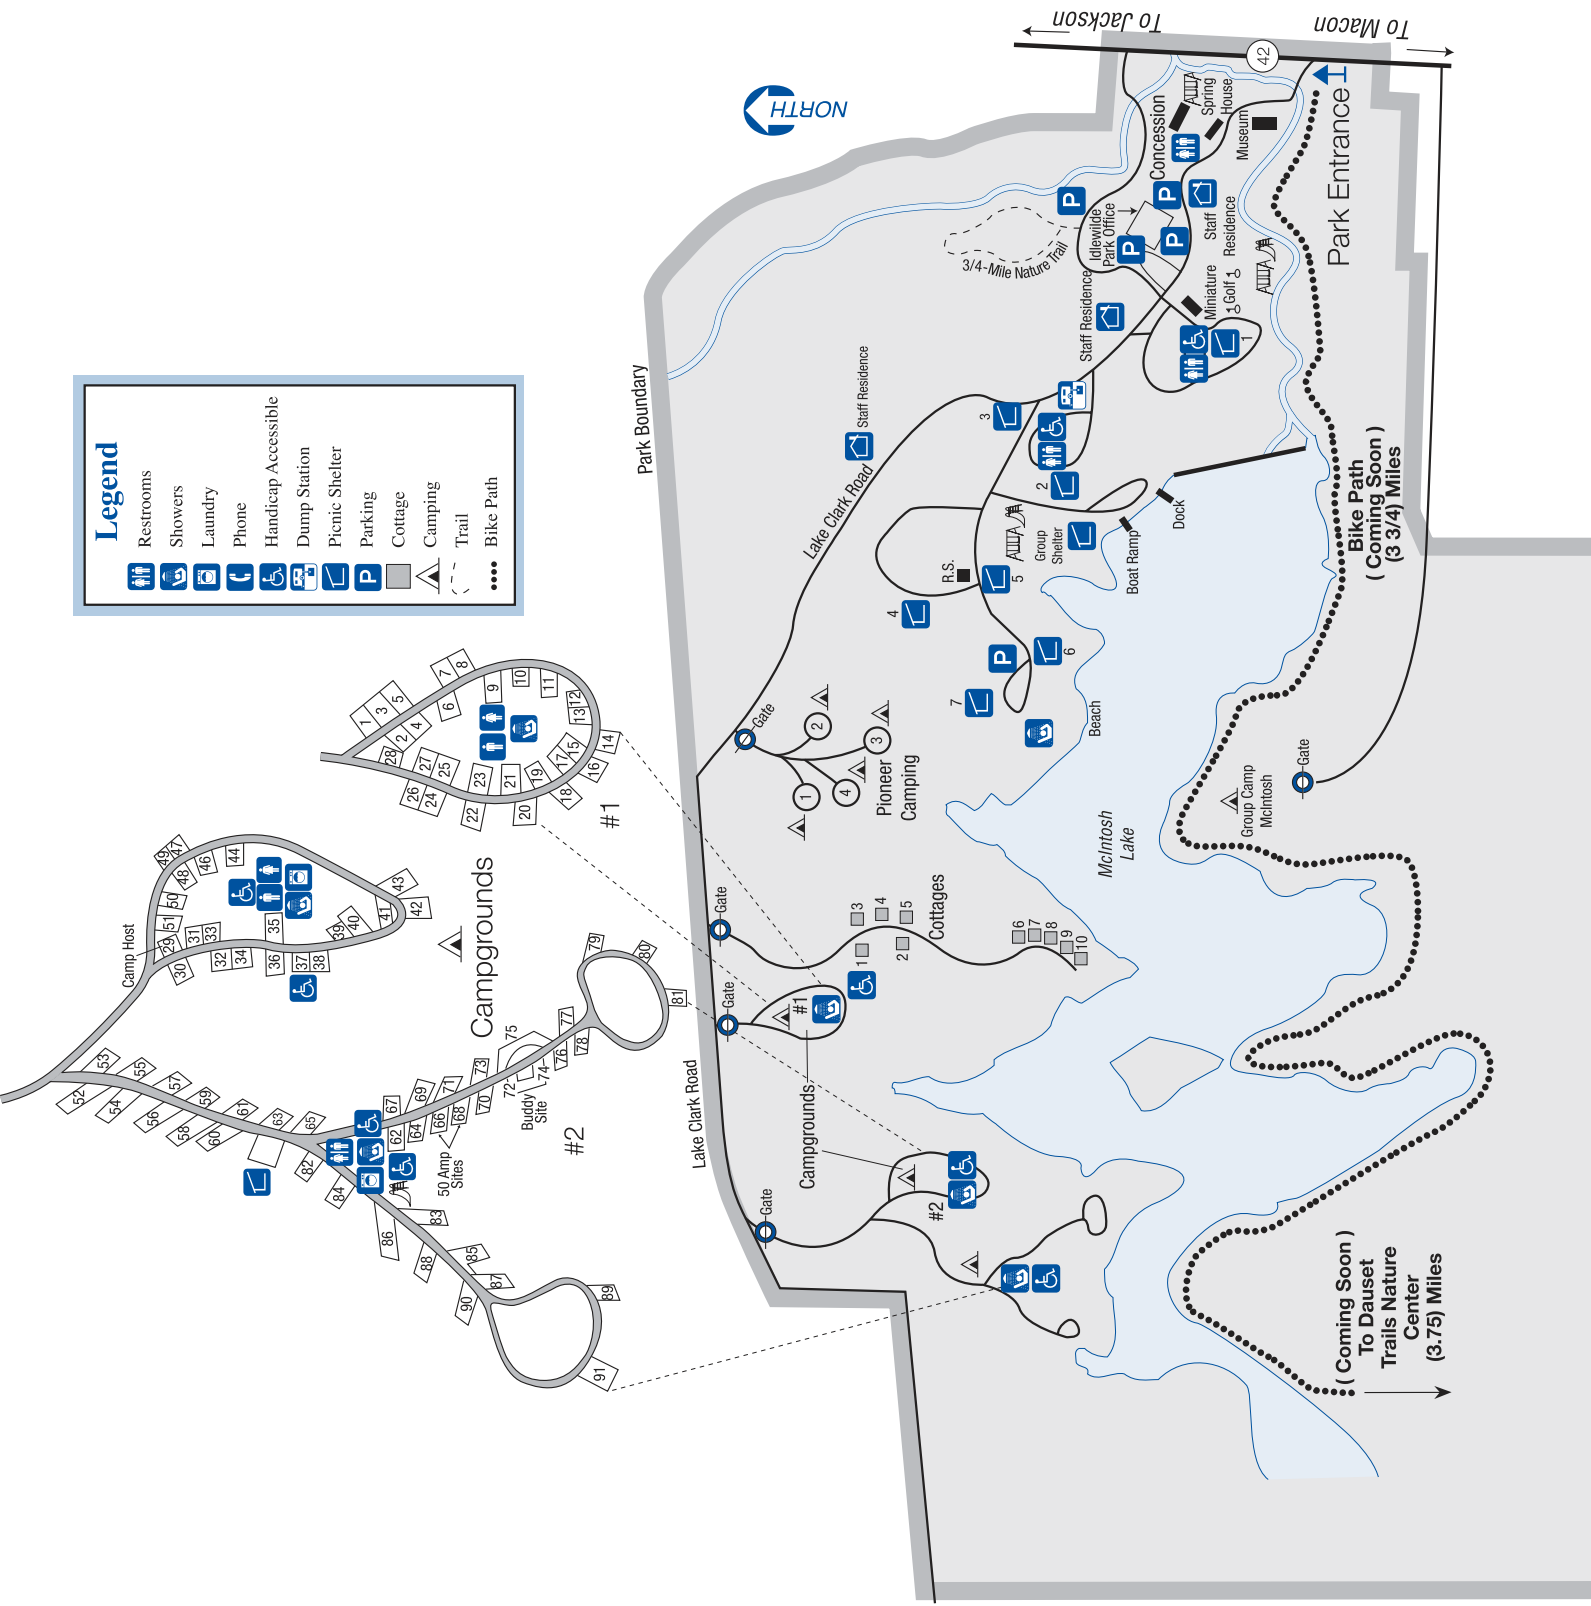

Legend

- Restrooms
- Showers
- Laundry
- Phone
- Handicap Accessible
- Dump Station
- Picnic Shelter
- Parking
- Cottage
- Camping
- Trail
- Bike Path

To Macon
To Jackson

Park Entrance

Bike Path
(Coming Soon)
(3 3/4 Miles)

21

22

23

24

25

26

27

28

8

9

10

11

12

13

14

15

16

17

18

19

20

21

22

23