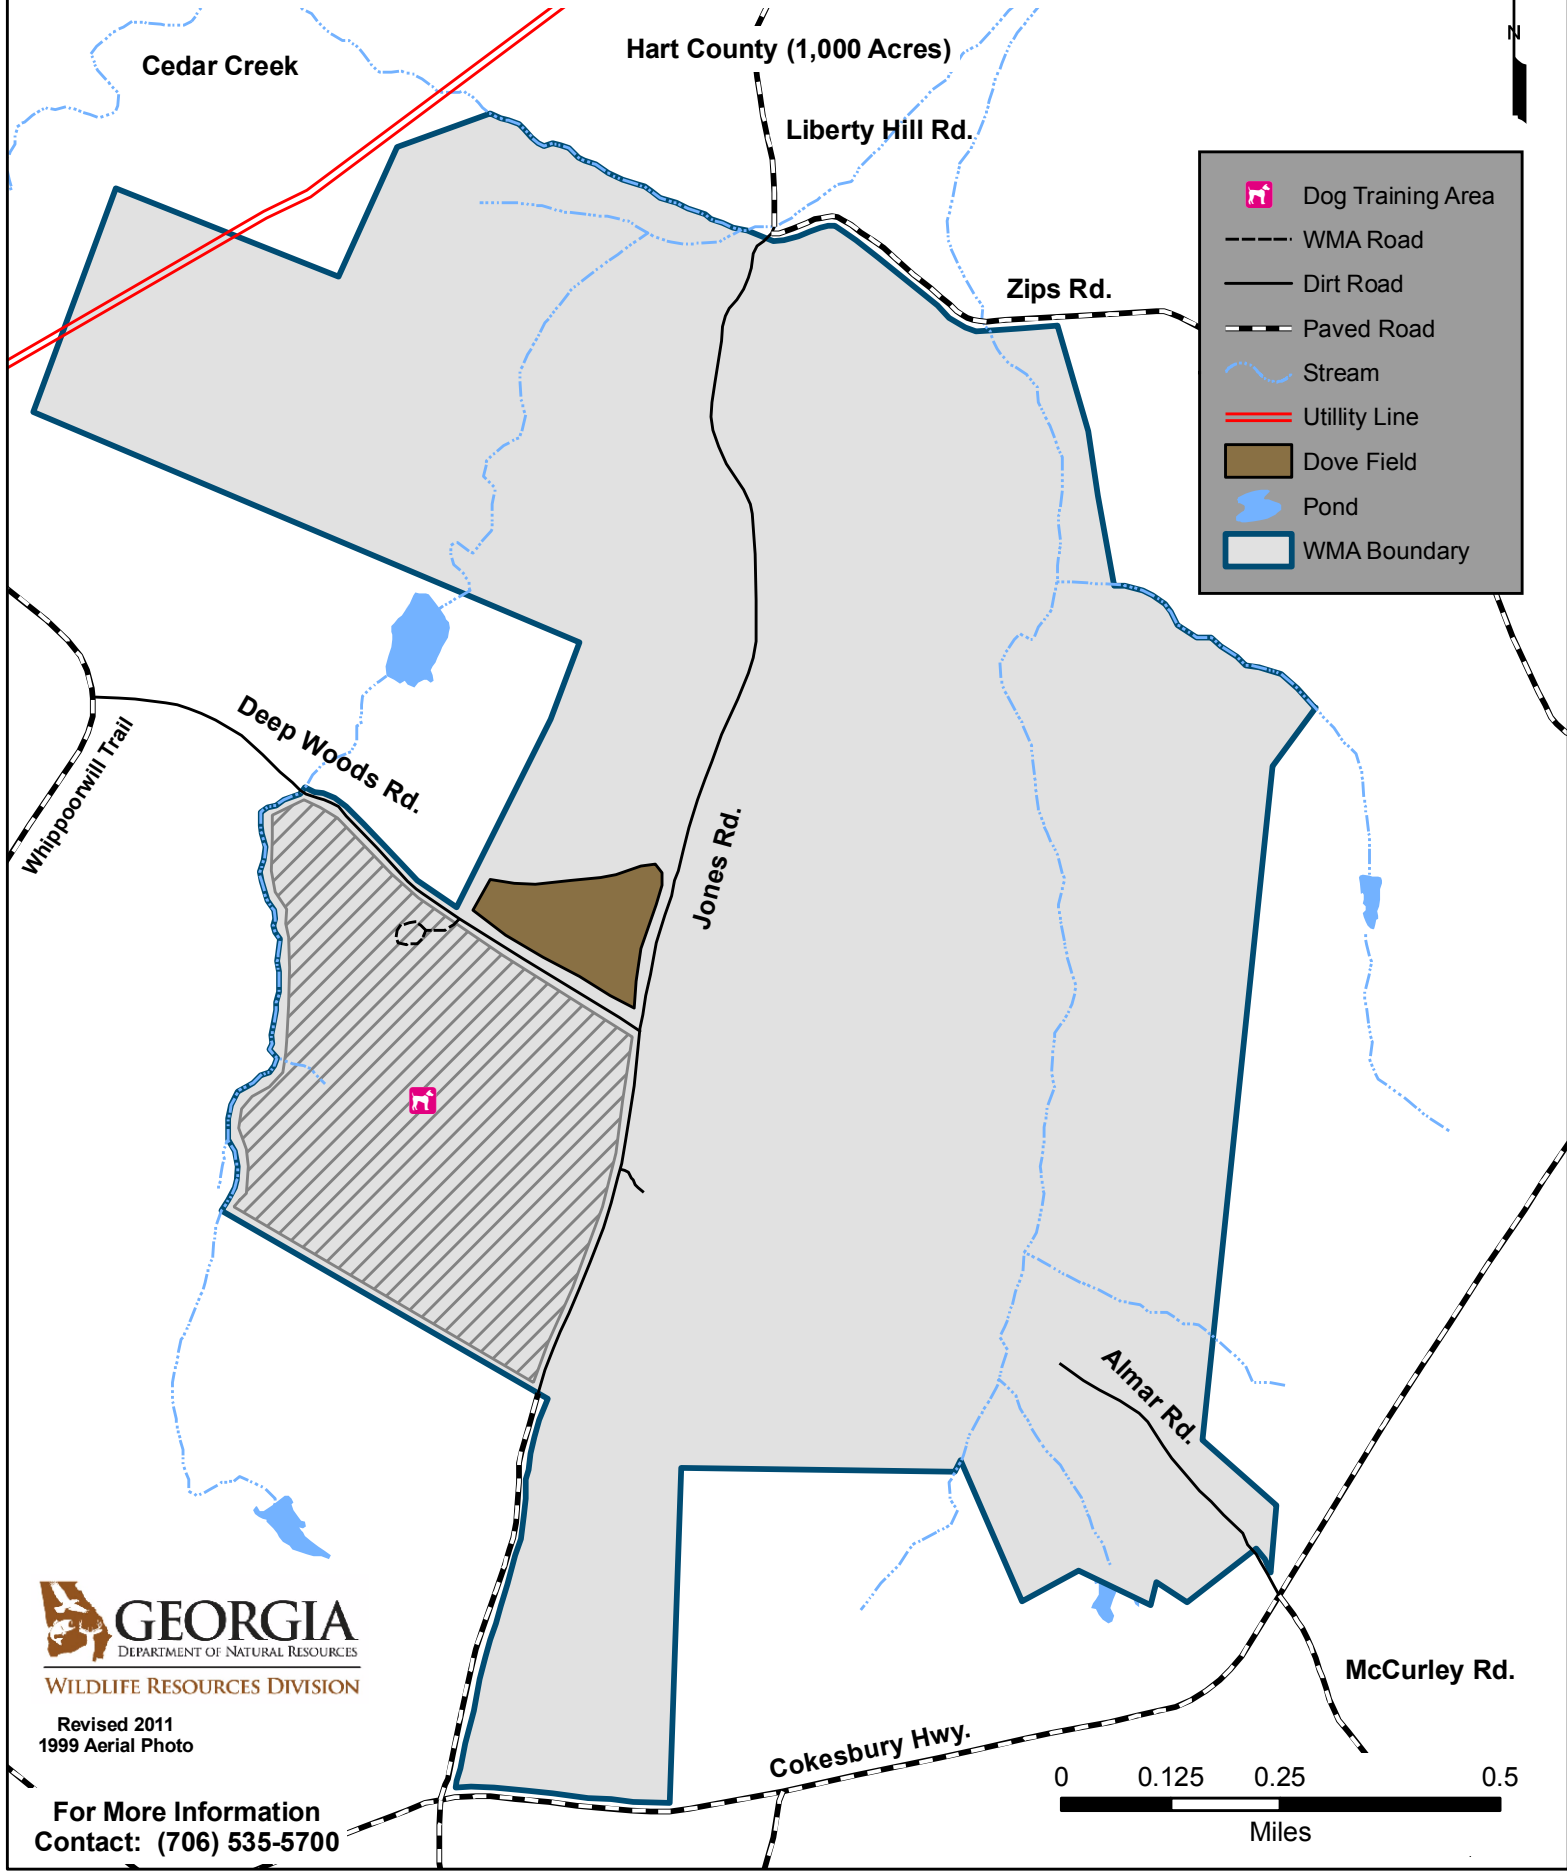

HART COUNTY WILDLIFE MANAGEMENT AREA

 **GEORGIA**
DEPARTMENT OF NATURAL RESOURCES
WILDLIFE RESOURCES DIVISION

Revised 2011
1999 Aerial Photo

For More Information
Contact: (706) 535-5700