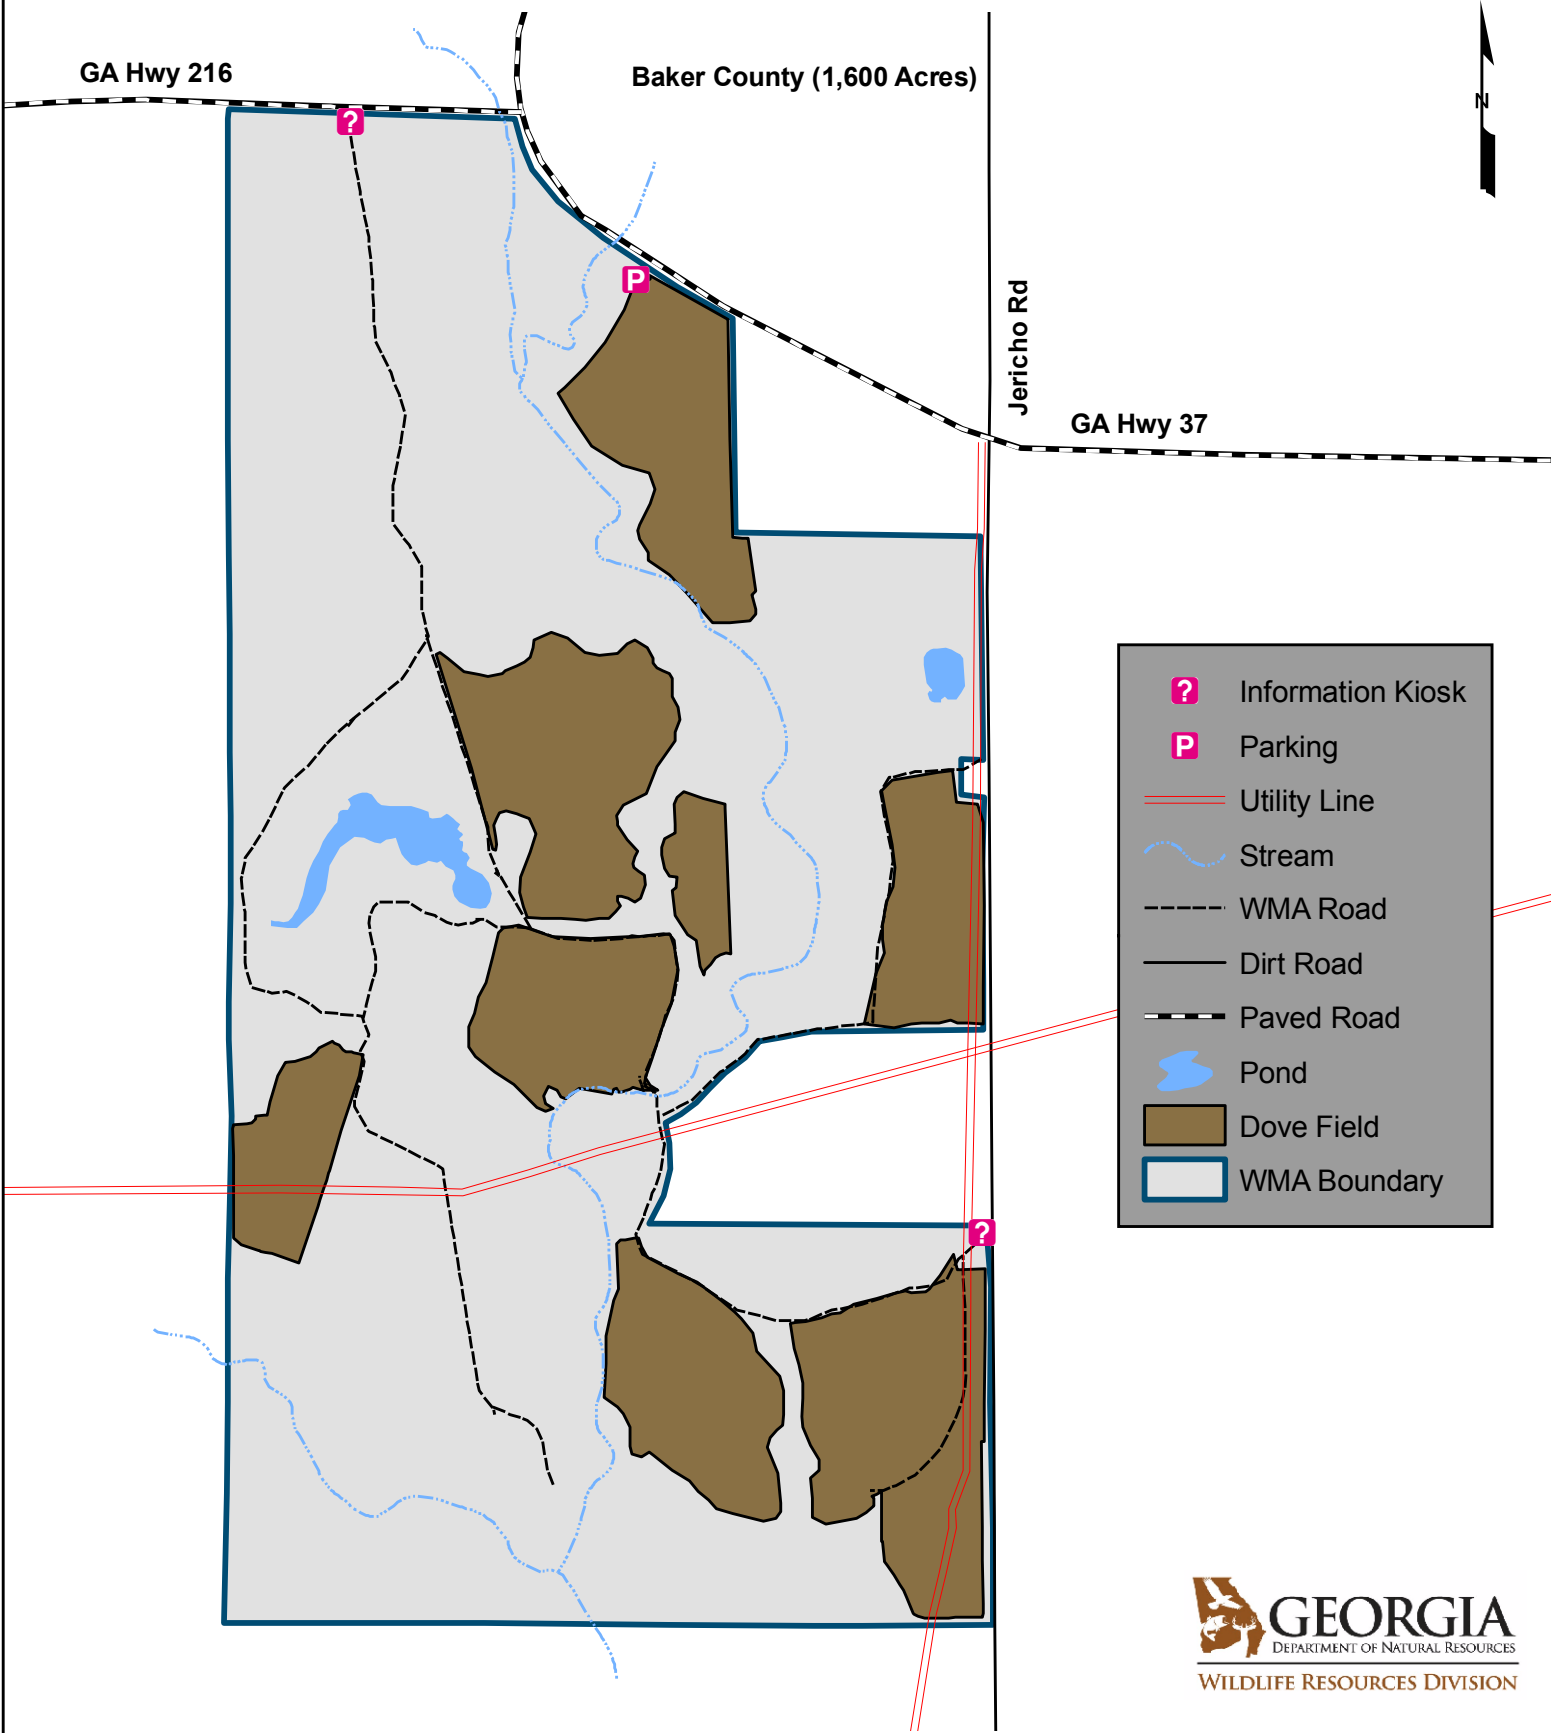

# ELMODEL WILDLIFE MANAGEMENT AREA

GA Hwy 216

Baker County (1,600 Acres)

Jericho Rd

GA Hwy 37

- ? Information Kiosk
- P Parking
- Utility Line
- Stream
- WMA Road
- Dirt Road
- Paved Road
- Pond
- Dove Field
- WMA Boundary