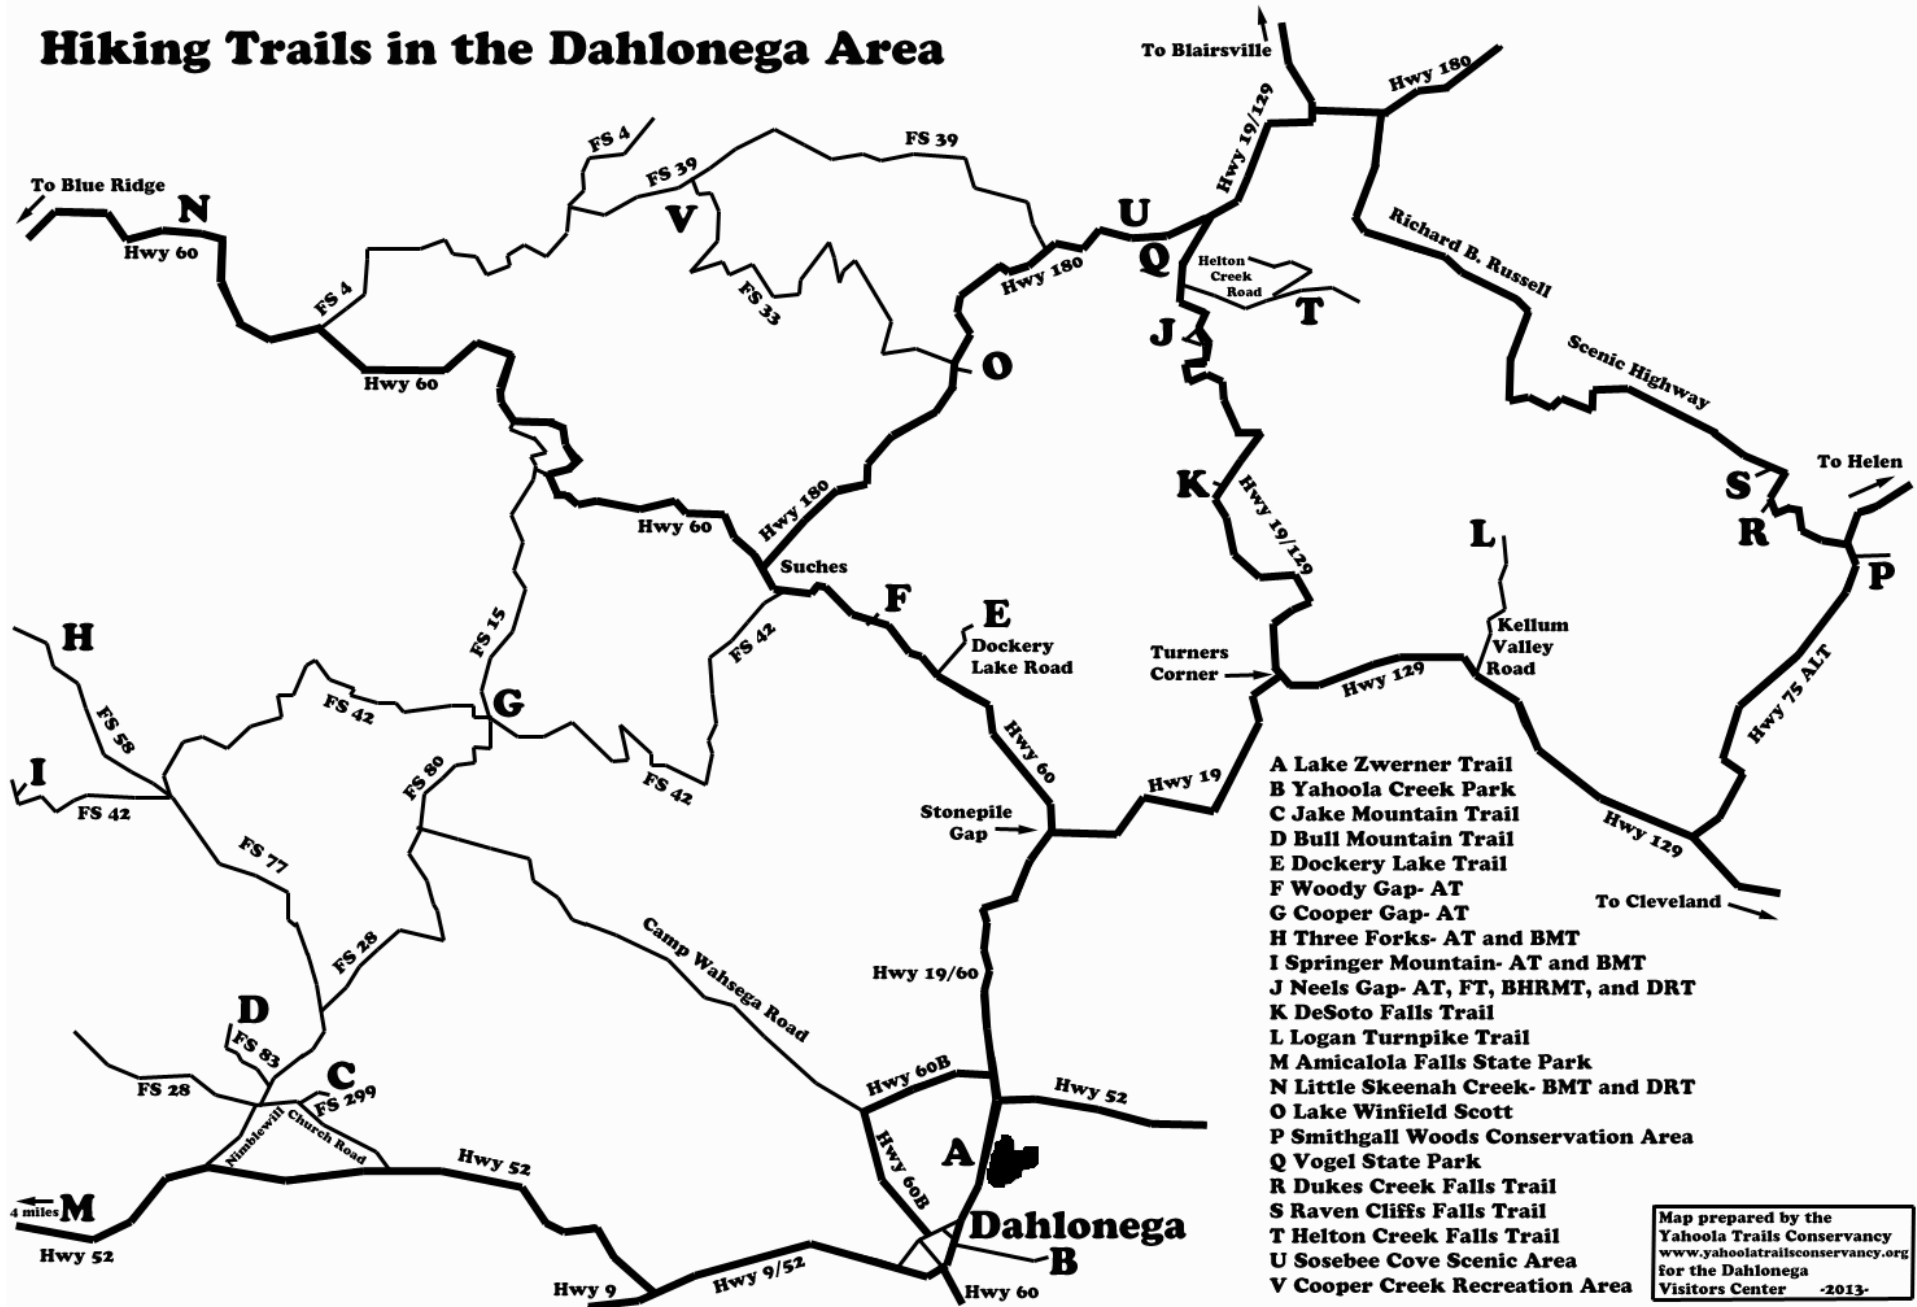

Hiking Trails in the Dahlonega Area

- A** Lake Zwerner Trail
- B** Yahoola Creek Park
- C** Jake Mountain Trail
- D** Bull Mountain Trail
- E** Dockery Lake Trail
- F** Woody Gap- AT
- G** Cooper Gap- AT
- H** Three Forks- AT and BMT
- I** Springer Mountain- AT and BMT
- J** Neels Gap- AT, FT, BHRMT, and DRT
- K** DeSoto Falls Trail
- L** Logan Turnpike Trail
- M** Amicalola Falls State Park
- N** Little Skeenah Creek- BMT and DRT
- O** Lake Winfield Scott
- P** Smithgall Woods Conservation Area
- Q** Vogel State Park
- R** Dukes Creek Falls Trail
- S** Raven Cliffs Falls Trail
- T** Helton Creek Falls Trail
- U** Sosebee Cove Scenic Area
- V** Cooper Creek Recreation Area

Map prepared by the
 Yahoola Trails Conservancy
www.yahoolatrailconservancy.org
 for the Dahlonega
 Visitors Center -2013-