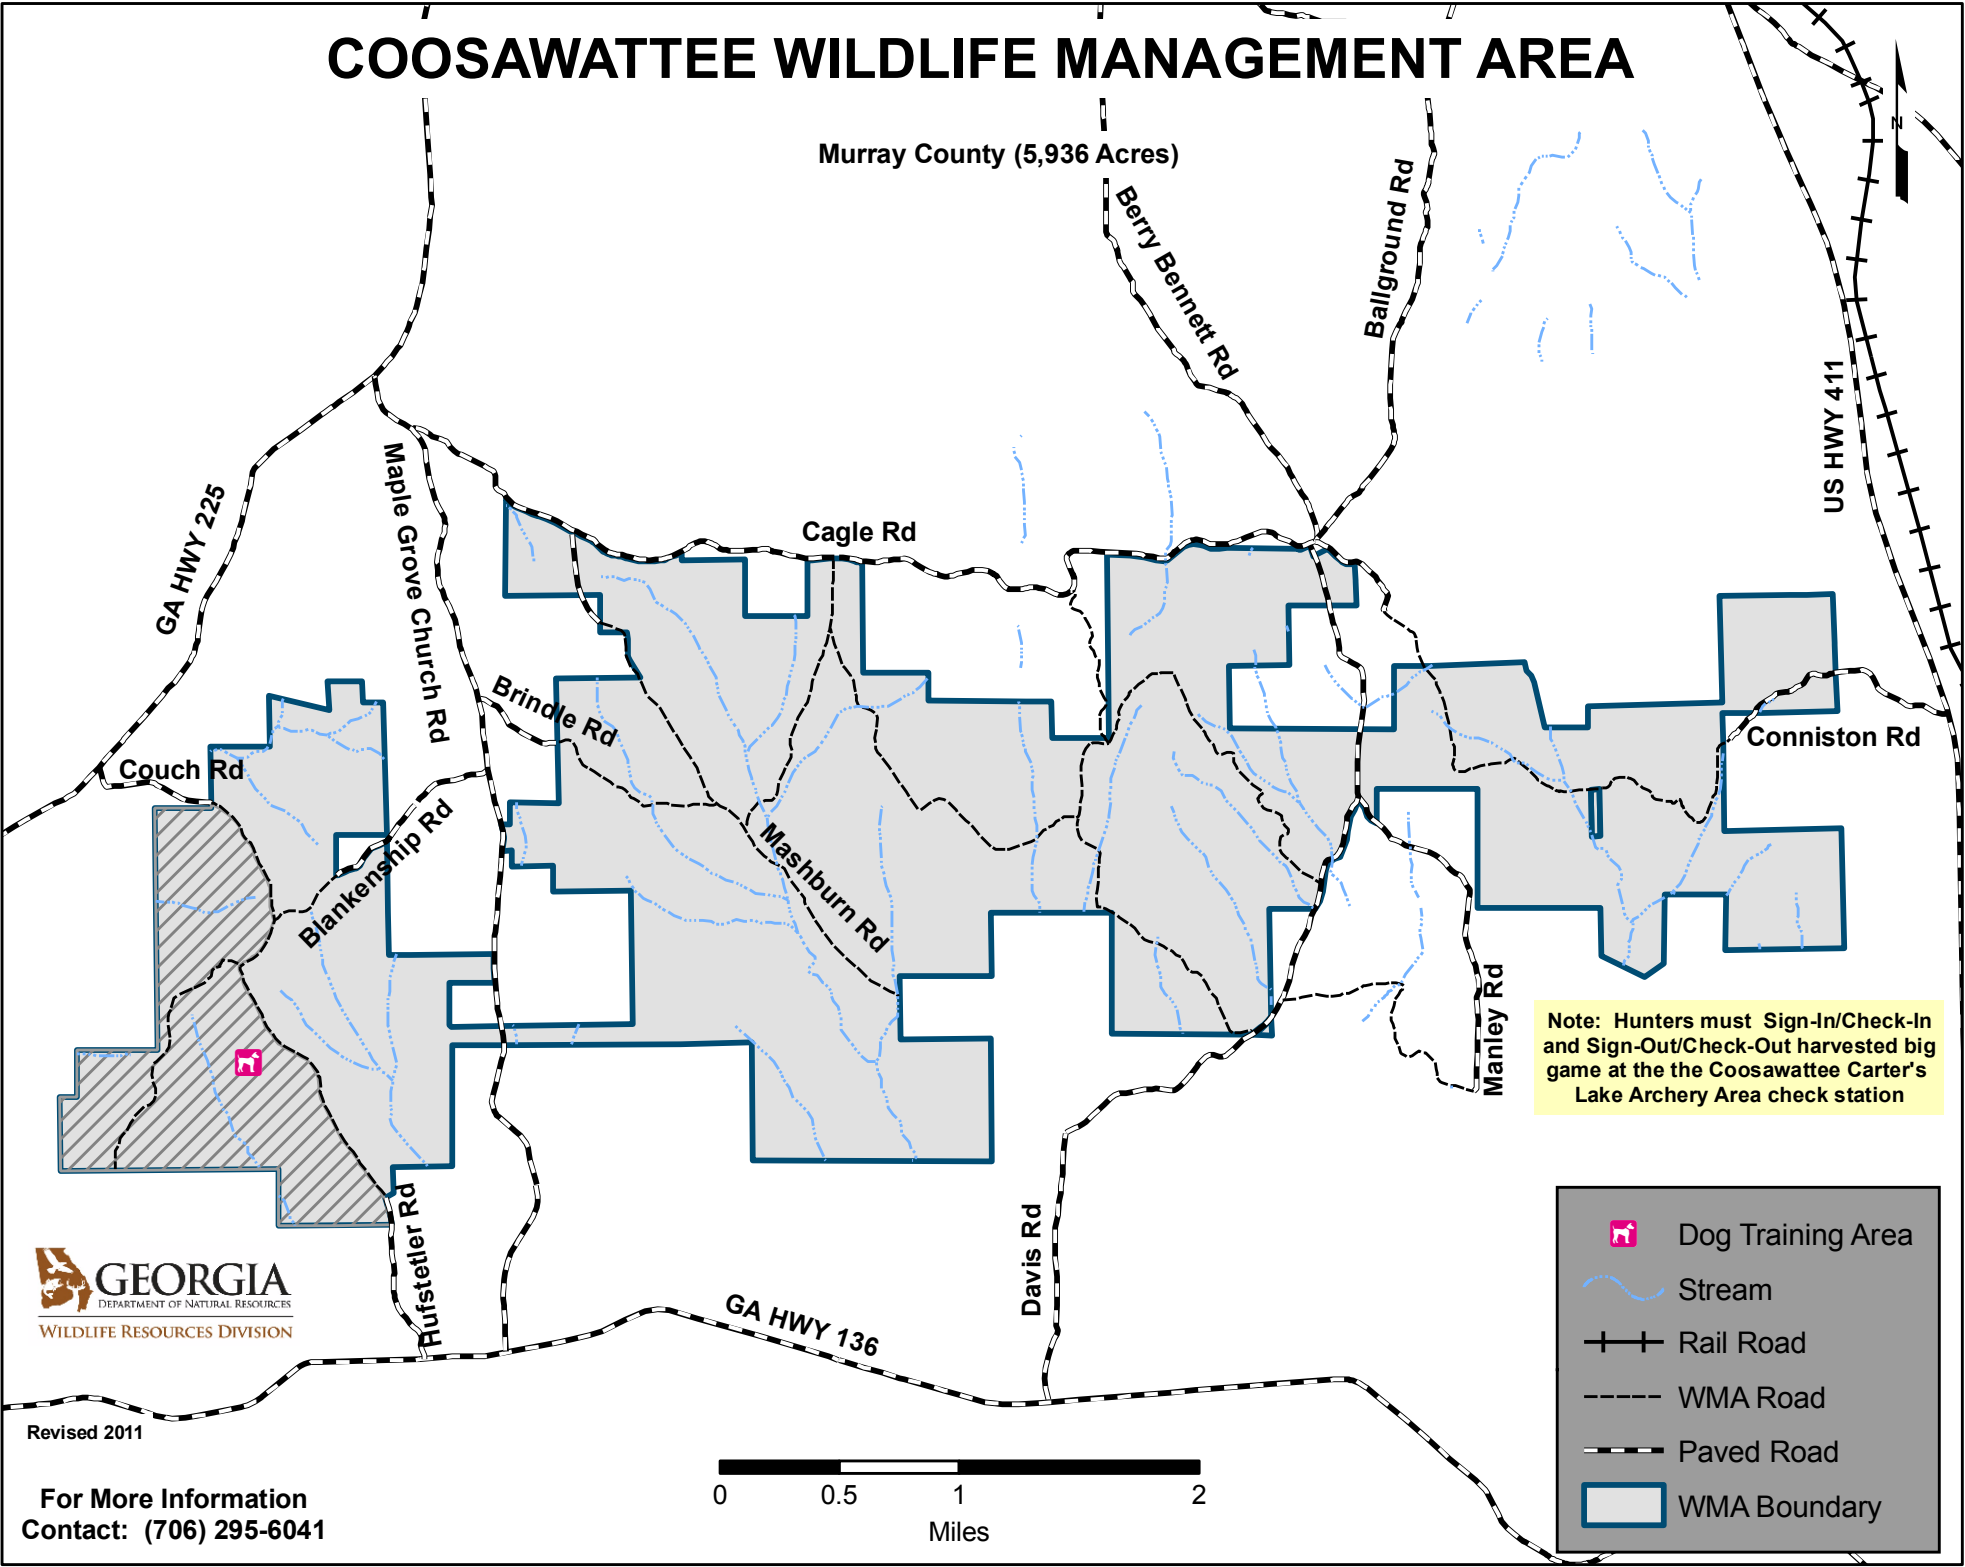

COOSAWATTEE WILDLIFE MANAGEMENT AREA

Murray County (5,936 Acres)

Note: Hunters must Sign-In/Check-In and Sign-Out/Check-Out harvested big game at the the Coosawattee Carter's Lake Archery Area check station

Revised 2011

For More Information
Contact: (706) 295-6041

- Dog Training Area
- Stream
- Rail Road
- WMA Road
- Paved Road
- WMA Boundary