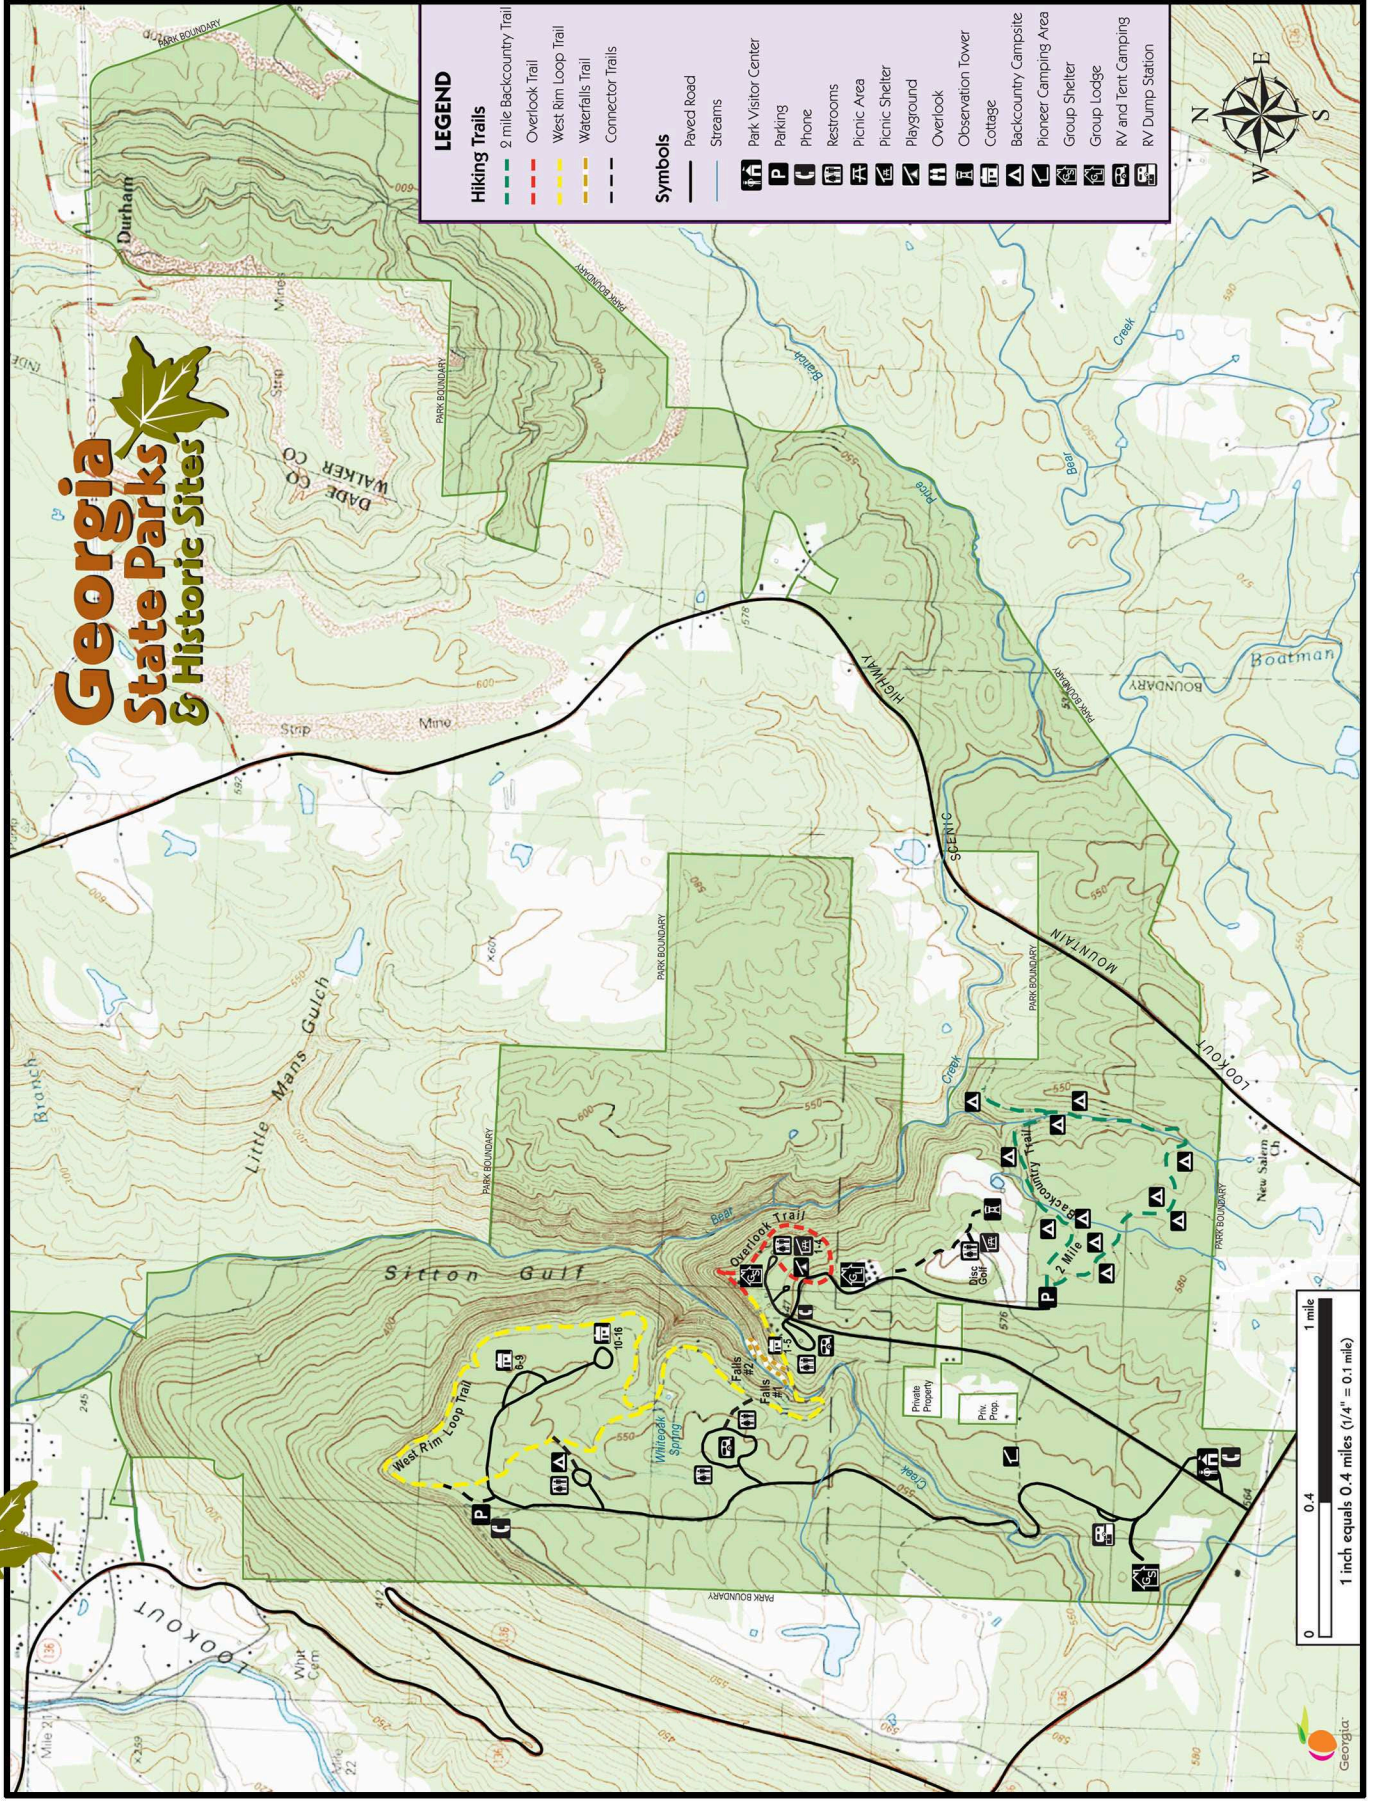

Cloudland Canyon State Park

122 Cloudland Canyon Park Road, Rising Fawn, Georgia 30738
 Office Number: 706-657-4050 • Reservations: 800-864-7275

Georgia State Parks & Historic Sites

LEGEND

Hiking Trails

- 2 mile Backcountry Trail
- Overlook Trail
- West Rim Loop Trail
- Waterfalls Trail
- Connector Trails

Symbols

- Paved Road
- Streams
- Park Visitor Center
- Parking
- Phone
- Restrooms
- Picnic Area
- Picnic Shelter
- Playground
- Overlook
- Observation Tower
- Cottage
- Backcountry Composite
- Pioneer Camping Area
- Group Shelter
- Group Lodge
- RV and Tent Camping
- RV Dump Station