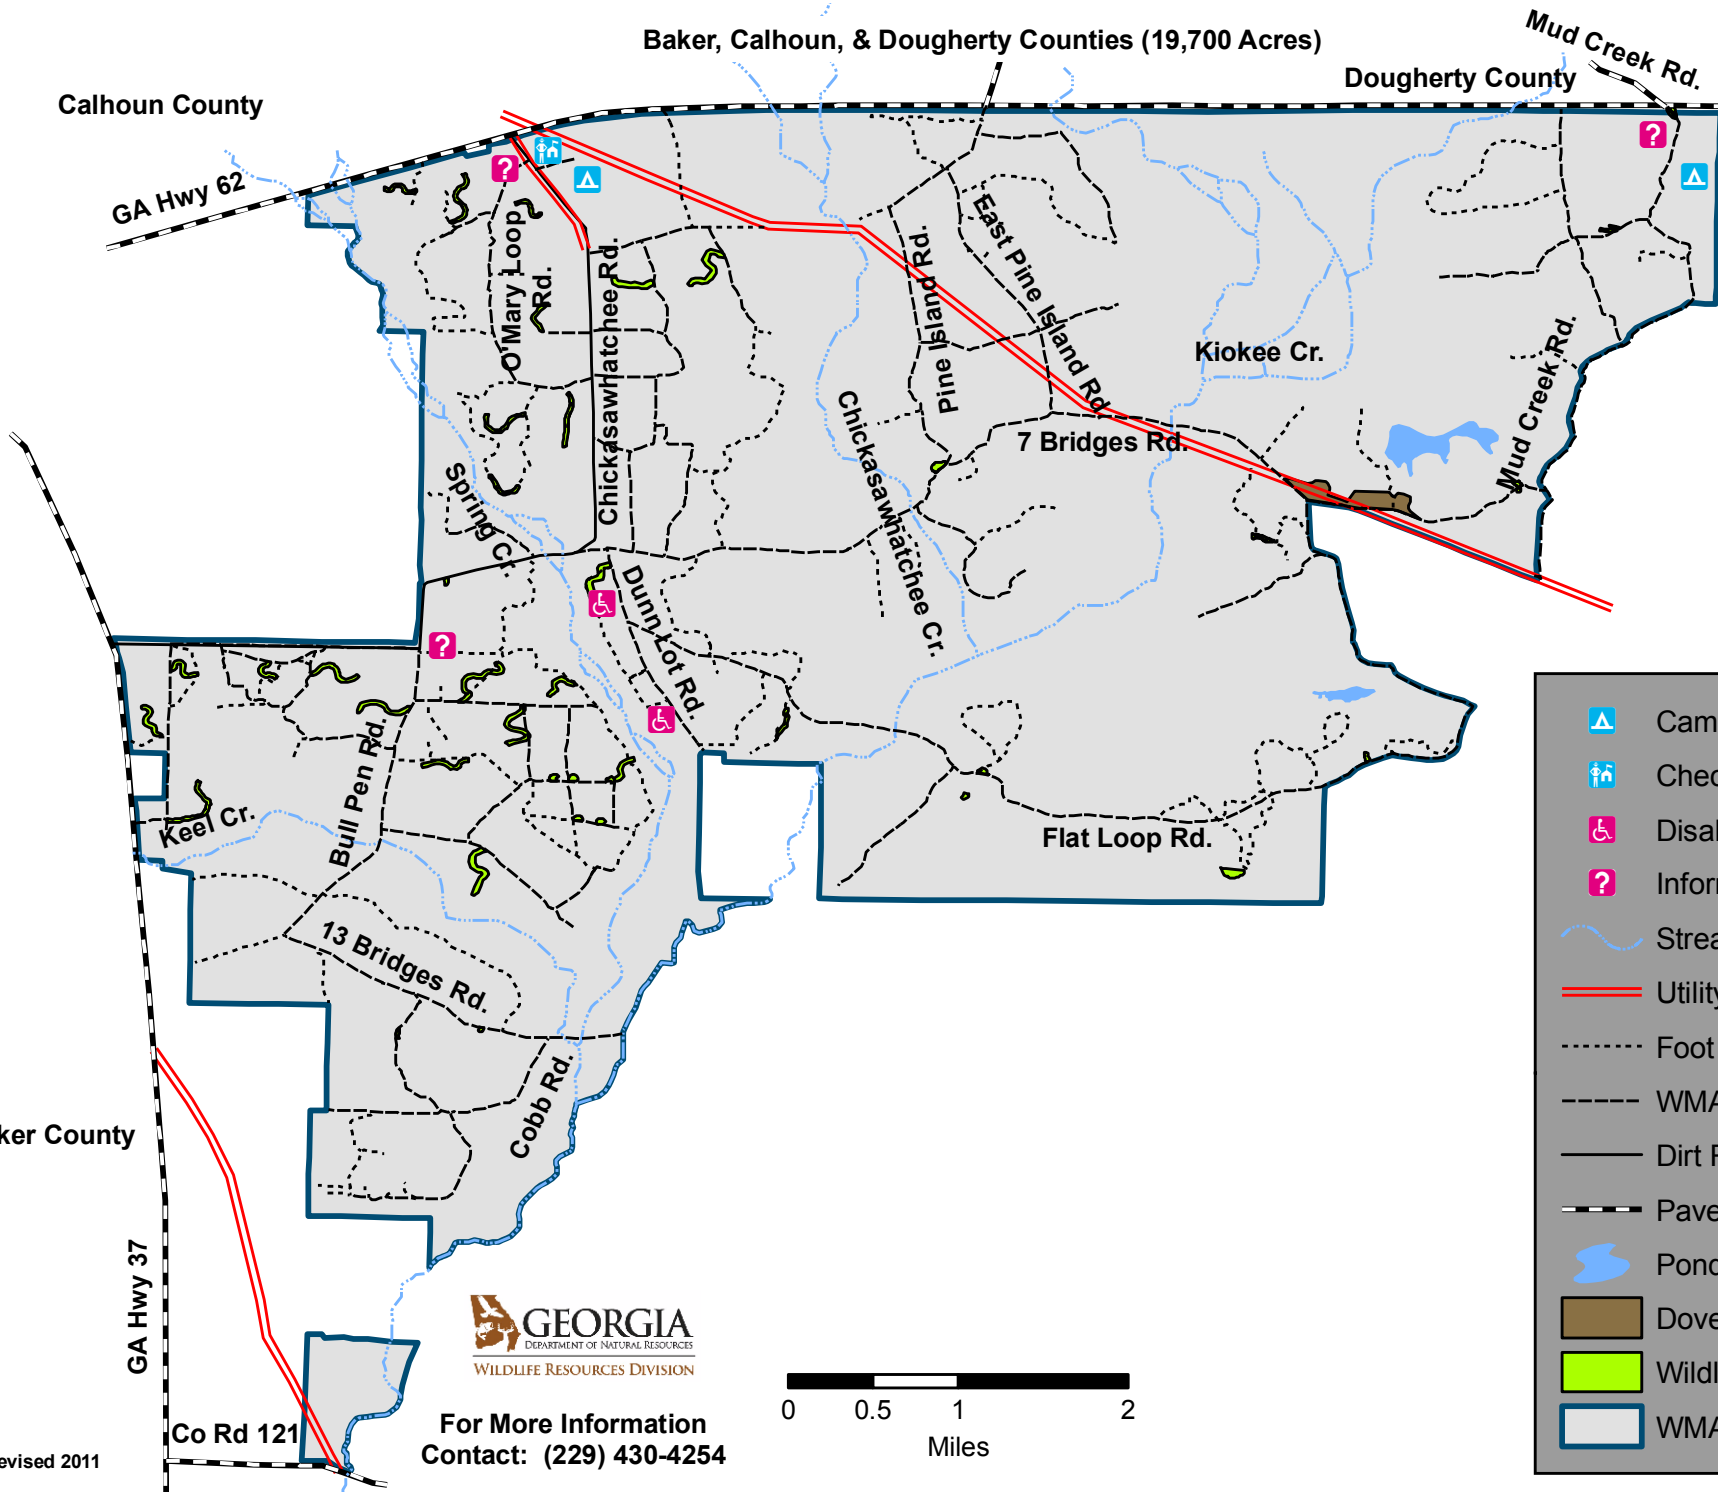

CHICKSAWHATCHEE WILDLIFE MANAGEMENT AREA

Baker, Calhoun, & Dougherty Counties (19,700 Acres)

Calhoun County

Dougherty County

- Campground
- Check Station
- Disabled Access
- Information Kiosk
- Stream
- Utility Line
- Foot Travel Only
- WMA Road
- Dirt Road
- Paved Road
- Pond
- Dove Field
- Wildlife Opening
- WMA Boundary