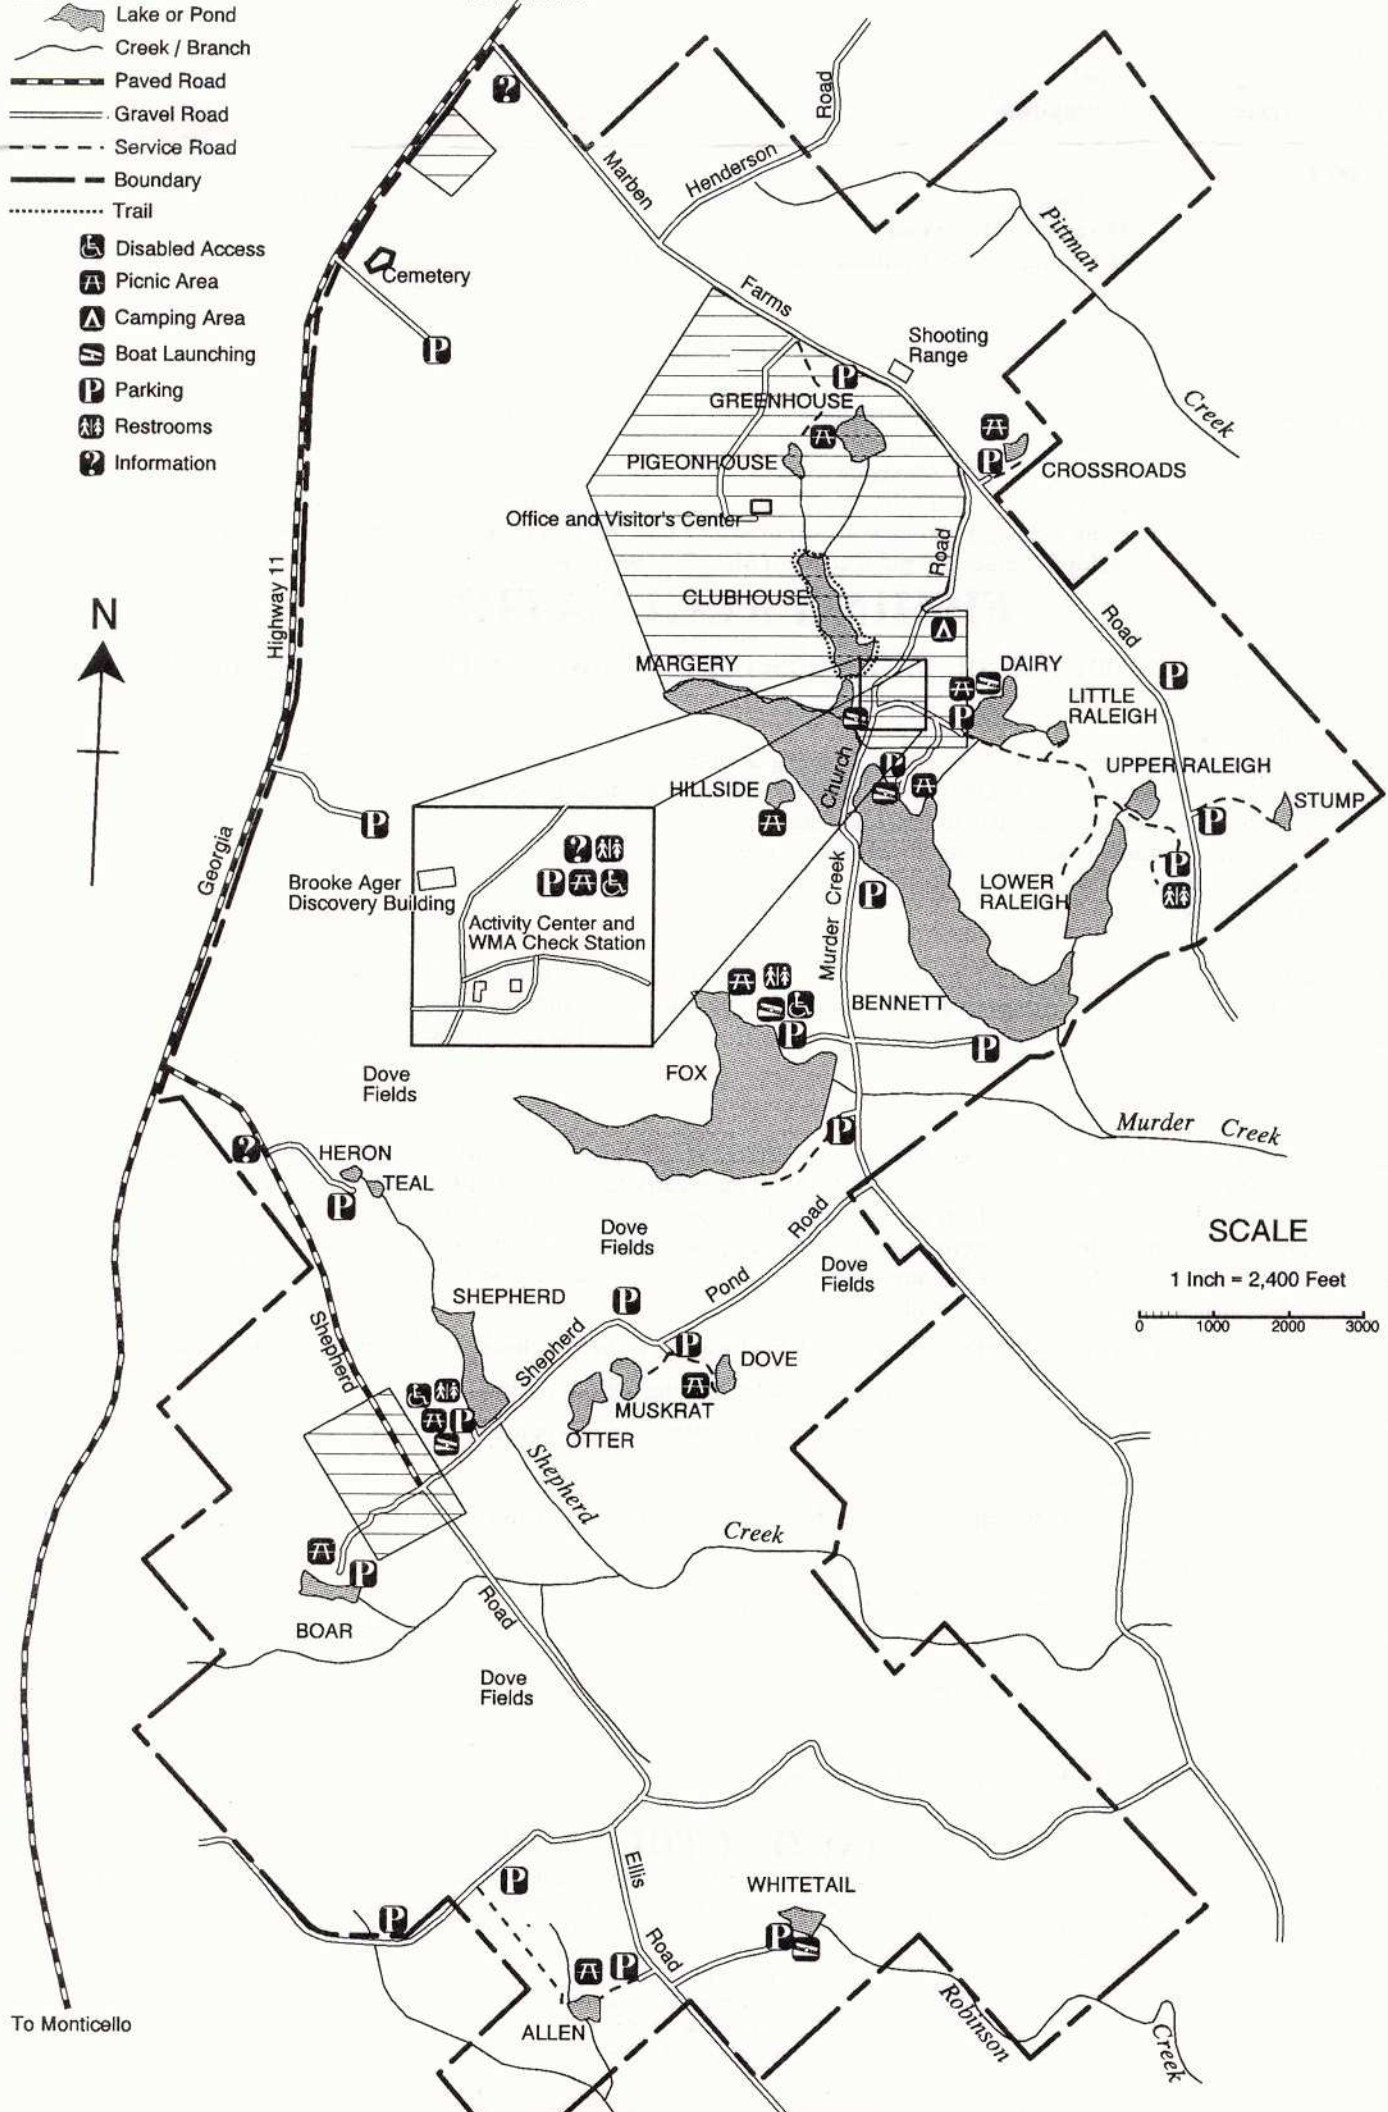

-  Lake or Pond
-  Creek / Branch
-  Paved Road
-  Gravel Road
-  Service Road
-  Boundary
-  Trail

-  Disabled Access
-  Picnic Area
-  Camping Area
-  Boat Launching
-  Parking
-  Restrooms
-  Information

Highway 11

Georgia

Brooke Ager
Discovery Building

Activity Center and
WMA Check Station

Dove Fields

FOX

HERON
TEAL

Dove Fields

SHEPHERD

DOVE

MUSKRAT

OTTER

BOAR

Dove Fields

WHITETAIL

ALLEN

To Monticello

SCALE

1 Inch = 2,400 Feet