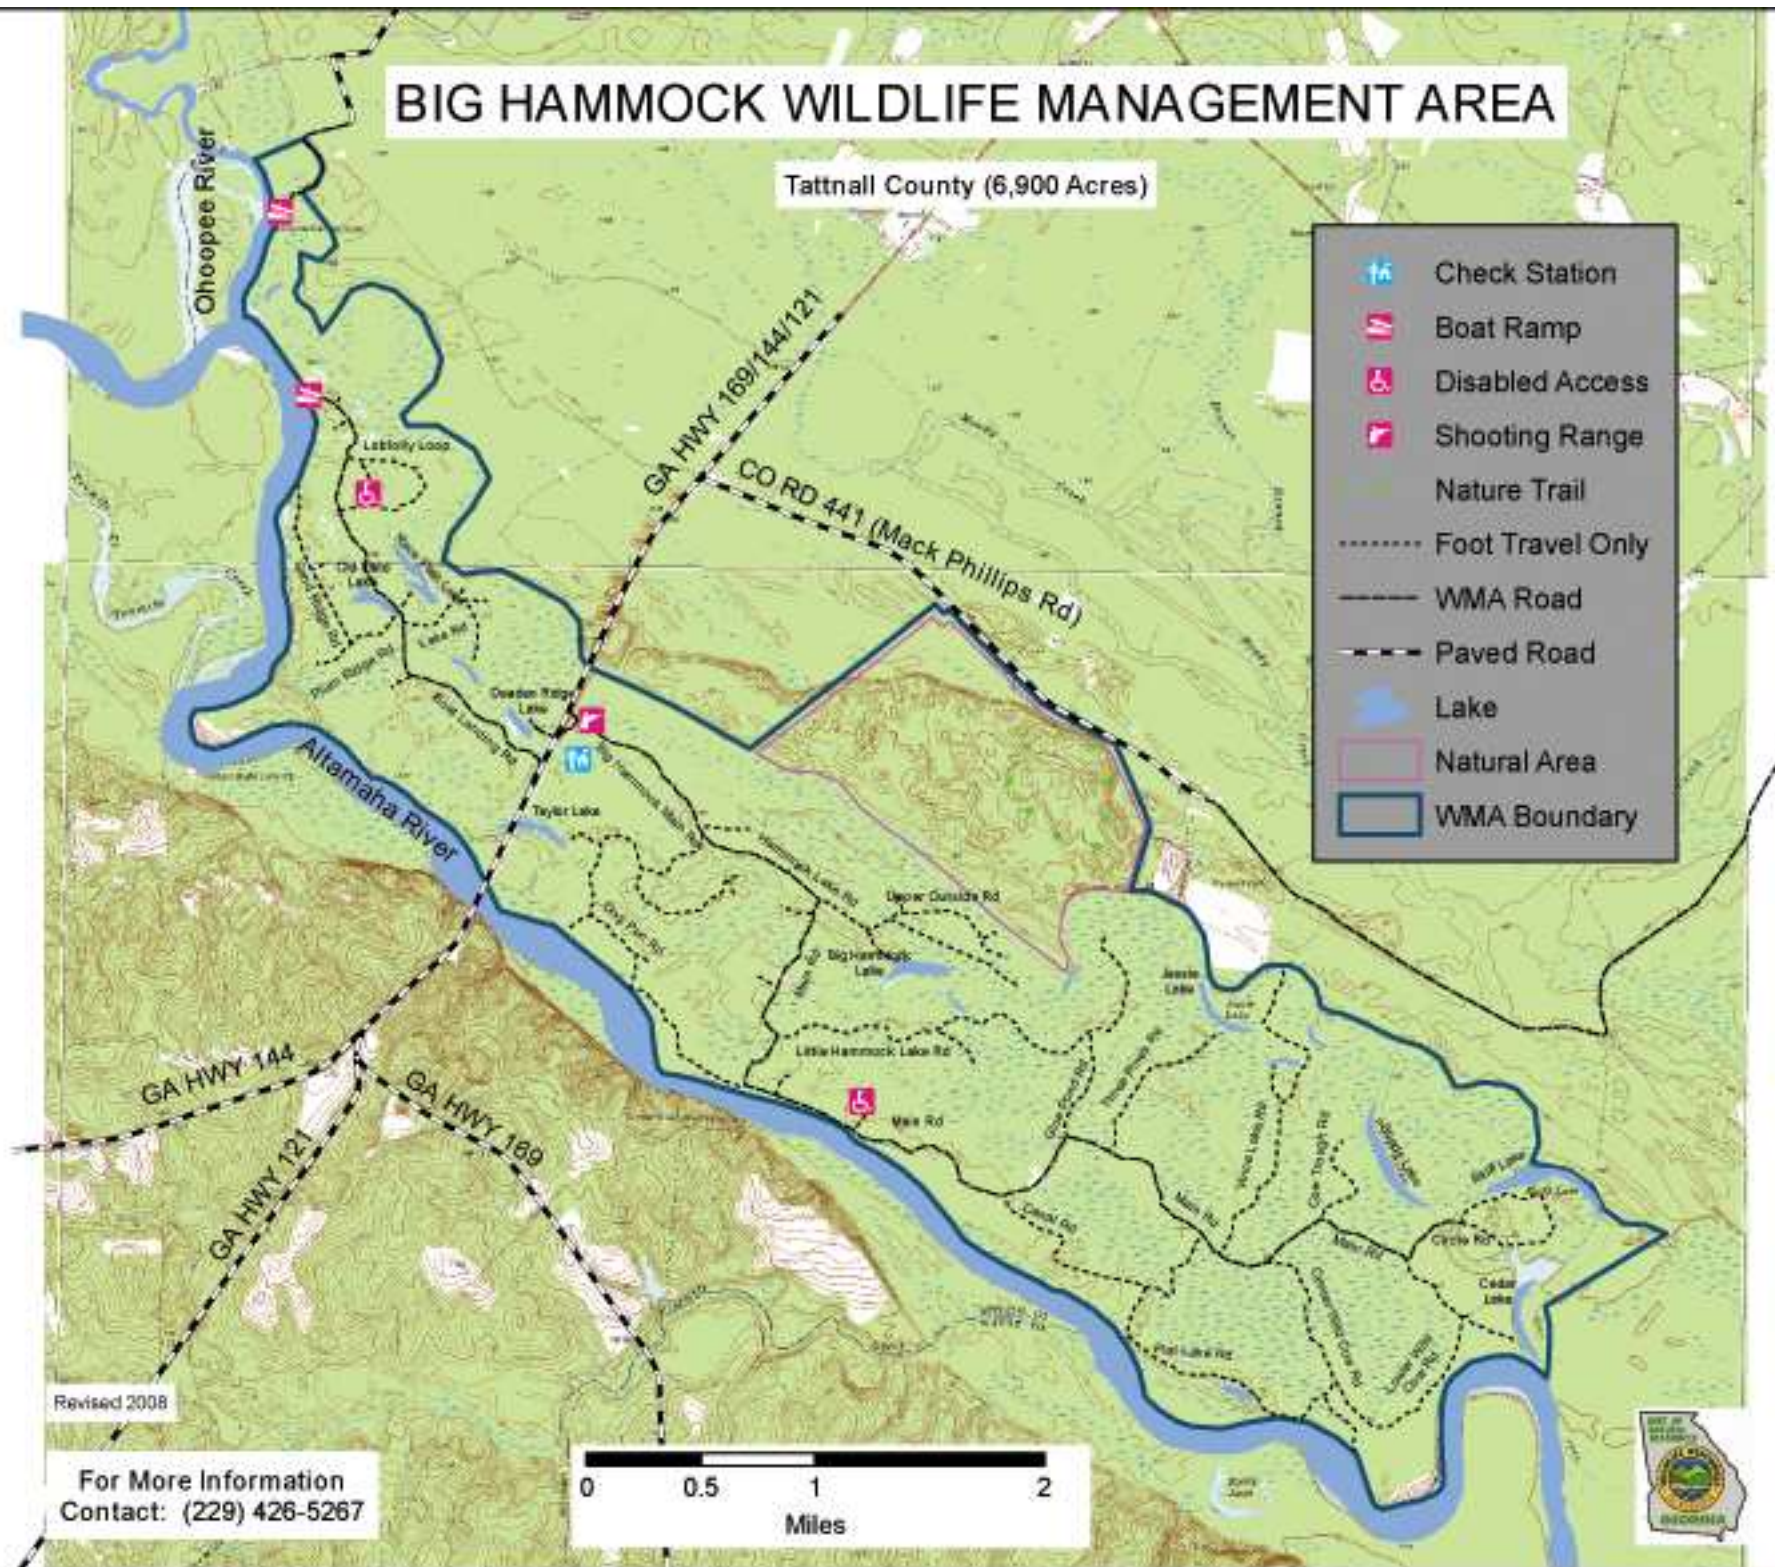

BIG HAMMOCK WILDLIFE MANAGEMENT AREA

Tattnall County (6,900 Acres)

- Check Station
- Boat Ramp
- Disabled Access
- Shooting Range
- Nature Trail
- Foot Travel Only
- WMA Road
- Paved Road
- Lake
- Natural Area
- WMA Boundary