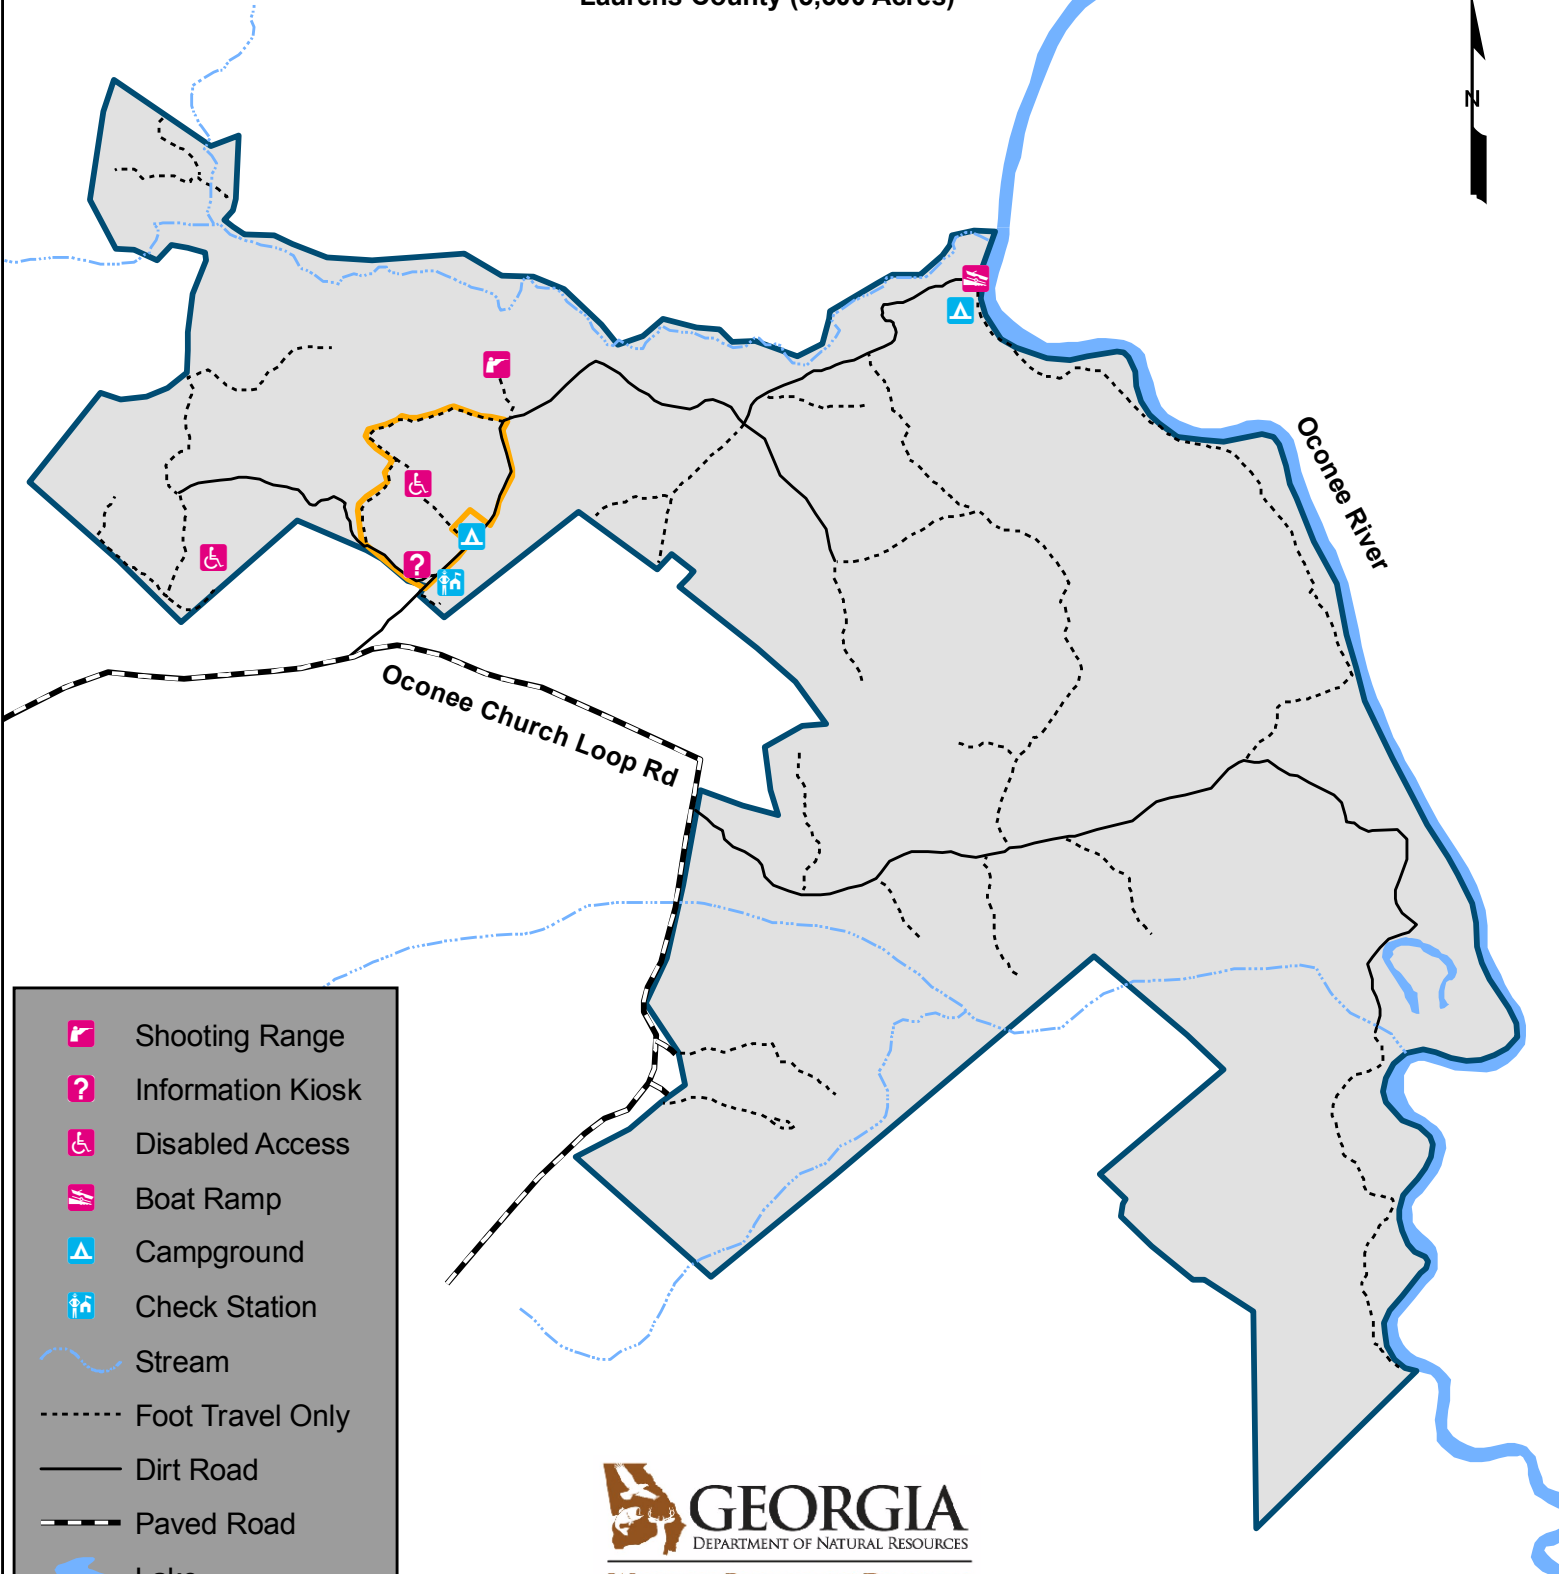

# BEAVERDAM WILDLIFE MANAGEMENT AREA

Laurens County (5,500 Acres)

- Shooting Range
- Information Kiosk
- Disabled Access
- Boat Ramp
- Campground
- Check Station
- Stream
- Foot Travel Only
- Dirt Road
- Paved Road
- Lake
- Dog Training Area
- WMA Boundary