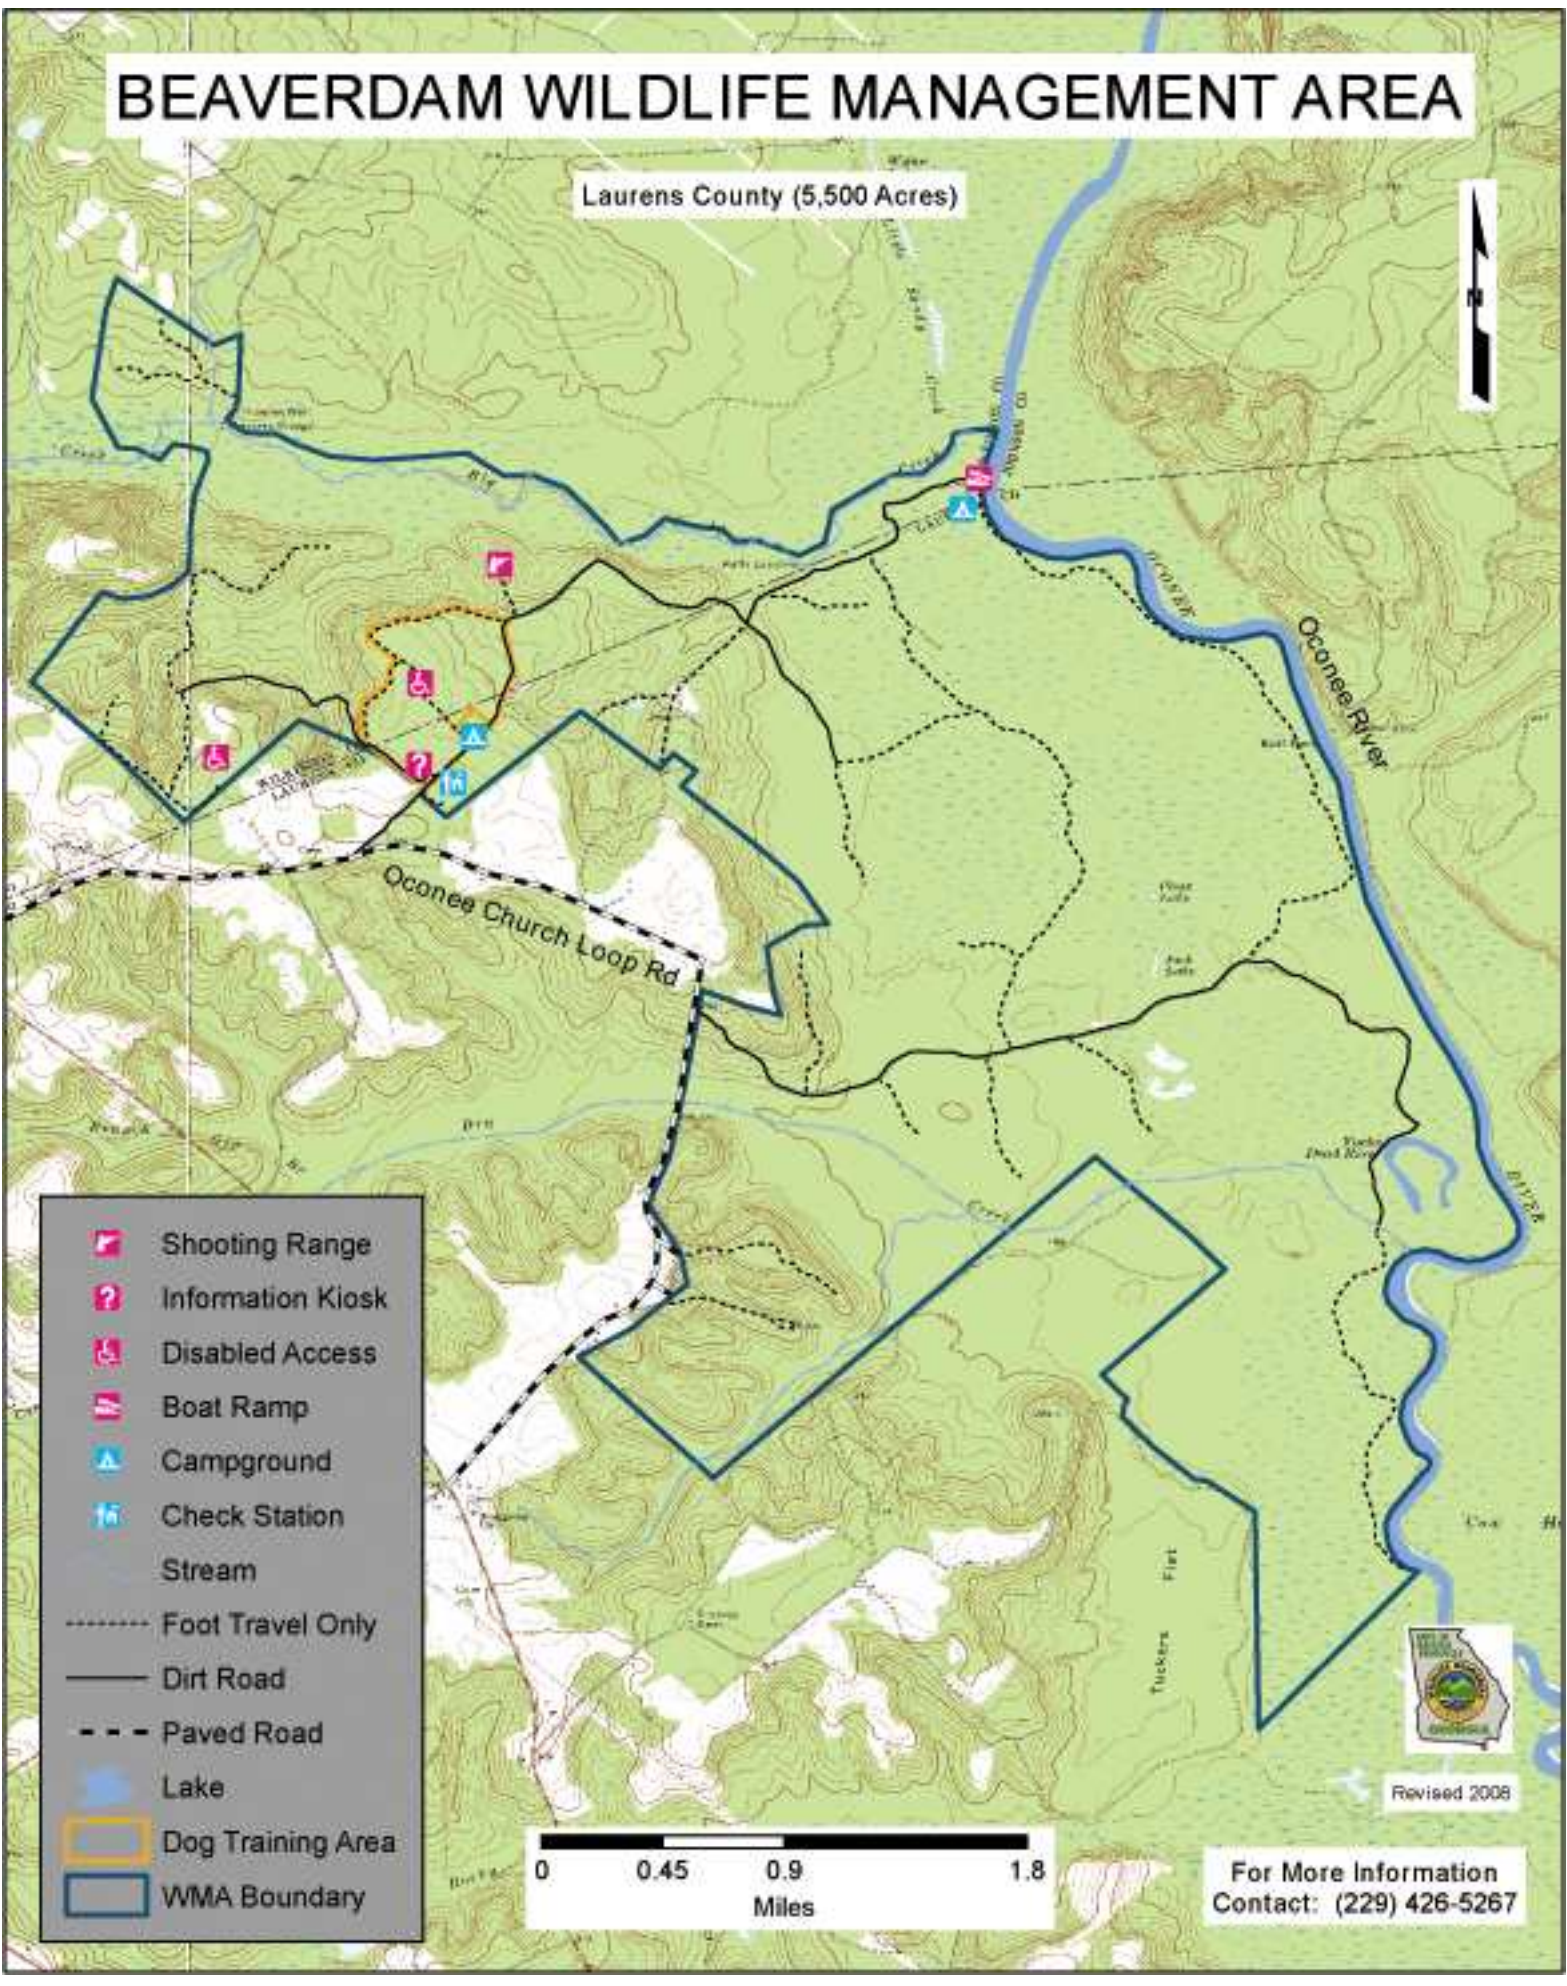

BEAVERDAM WILDLIFE MANAGEMENT AREA

Laurens County (5,500 Acres)

- Shooting Range
- Information Kiosk
- Disabled Access
- Boat Ramp
- Campground
- Check Station
- Stream
- Foot Travel Only
- Dirt Road
- Paved Road
- Lake
- Dog Training Area
- WMA Boundary