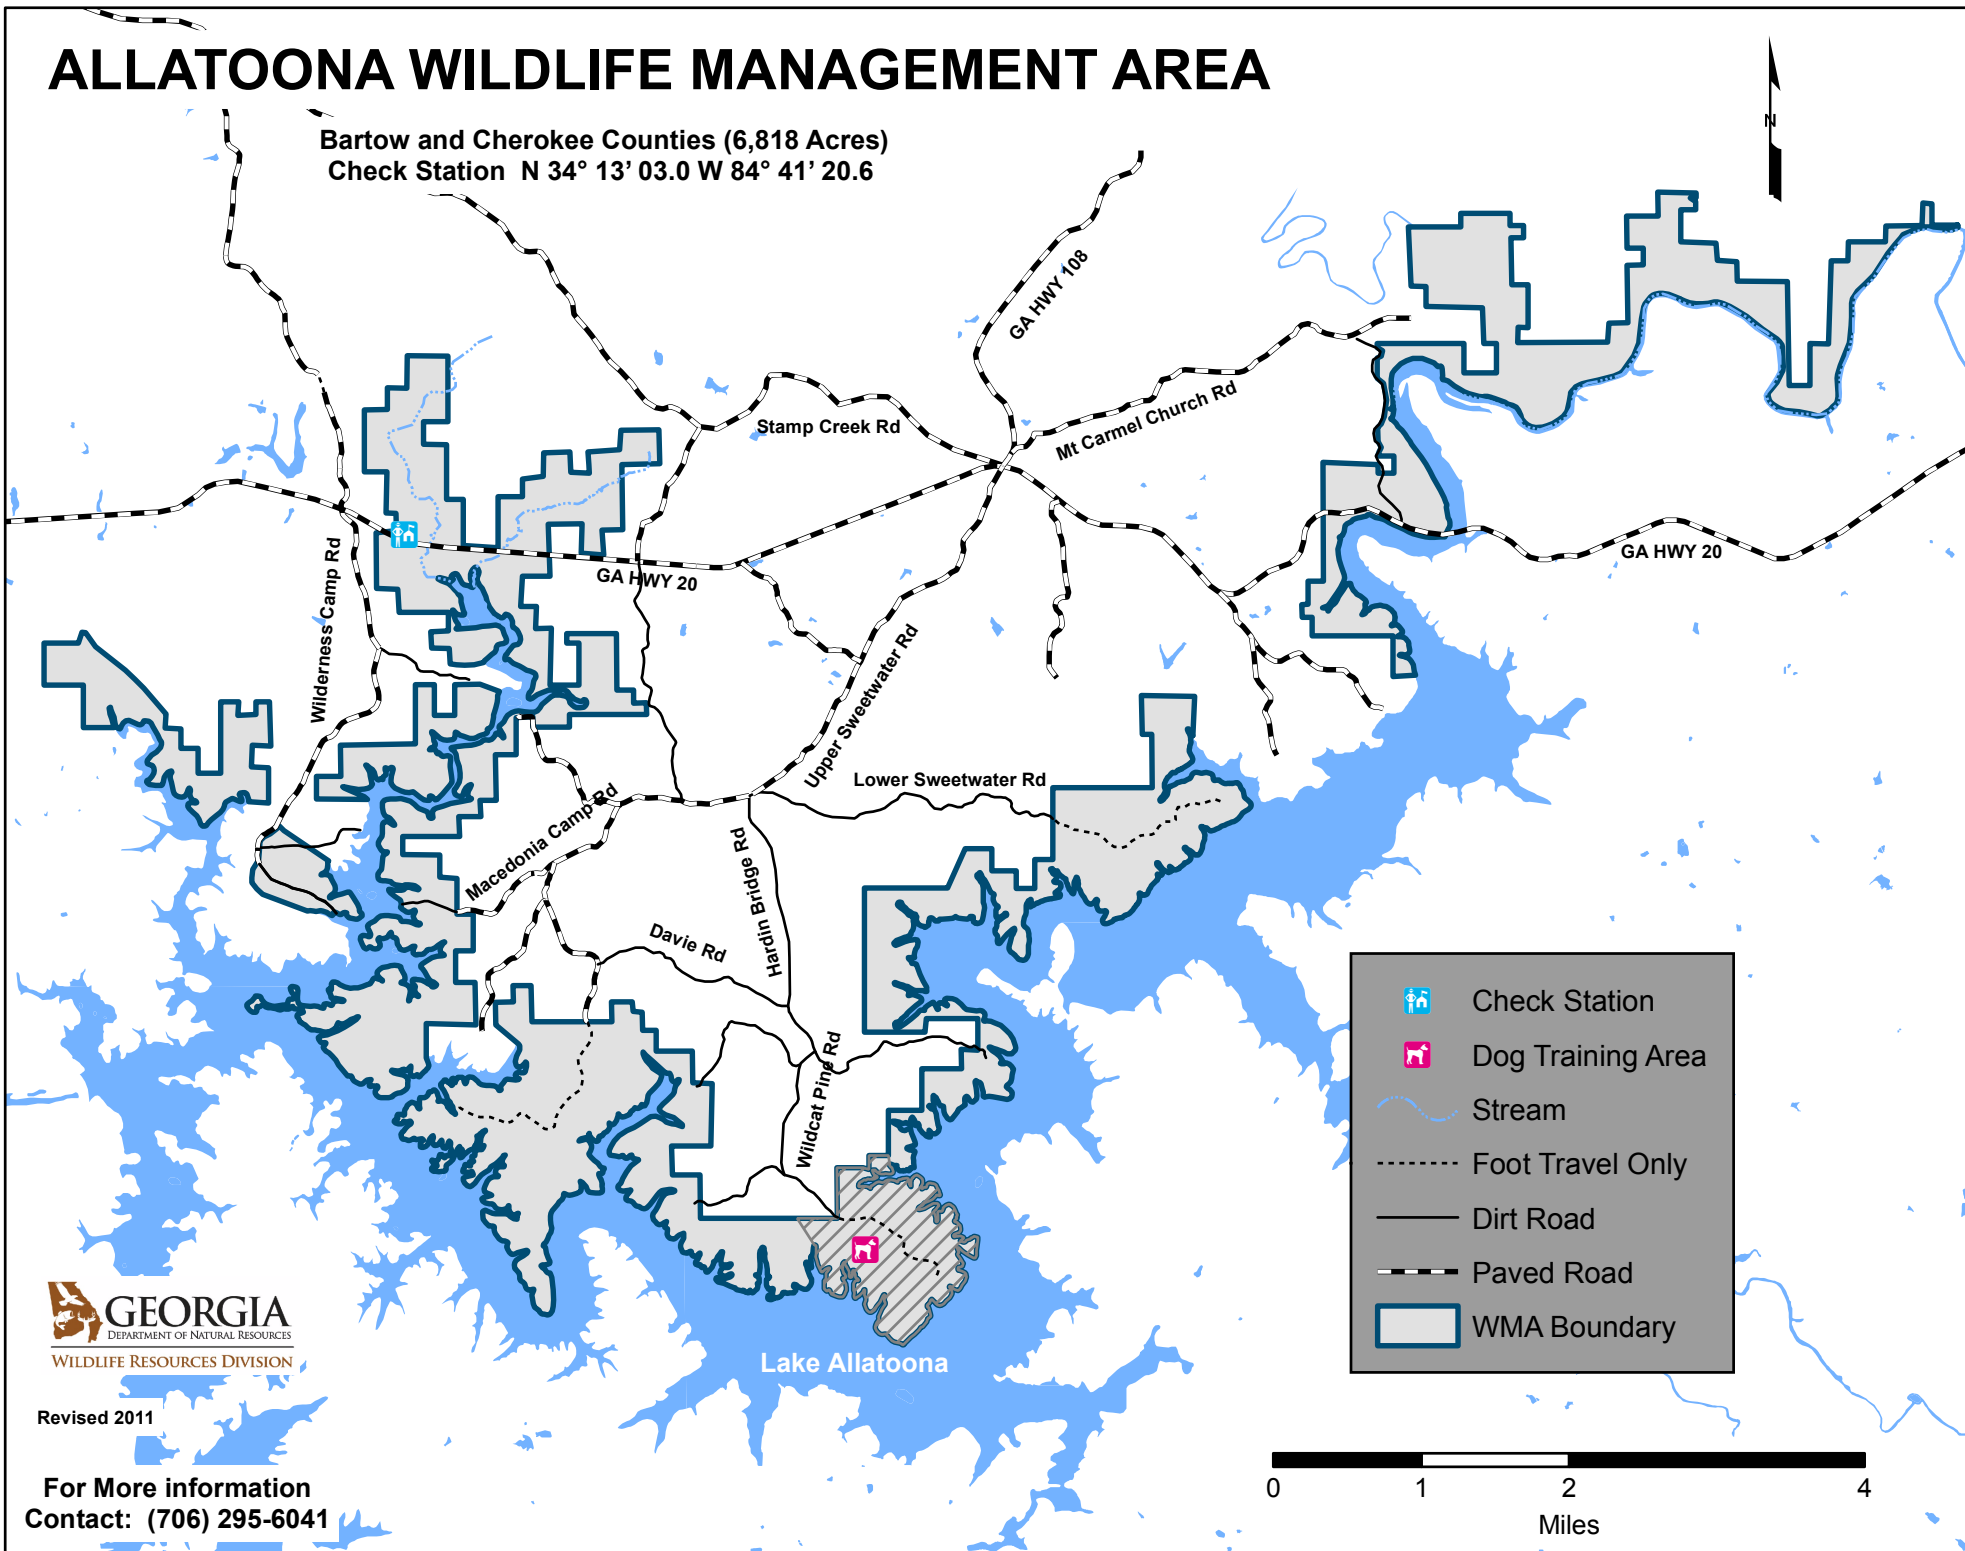

ALLATOONA WILDLIFE MANAGEMENT AREA

Bartow and Cherokee Counties (6,818 Acres)
Check Station N 34° 13' 03.0 W 84° 41' 20.6

	Check Station
	Dog Training Area
	Stream
	Foot Travel Only
	Dirt Road
	Paved Road
	WMA Boundary