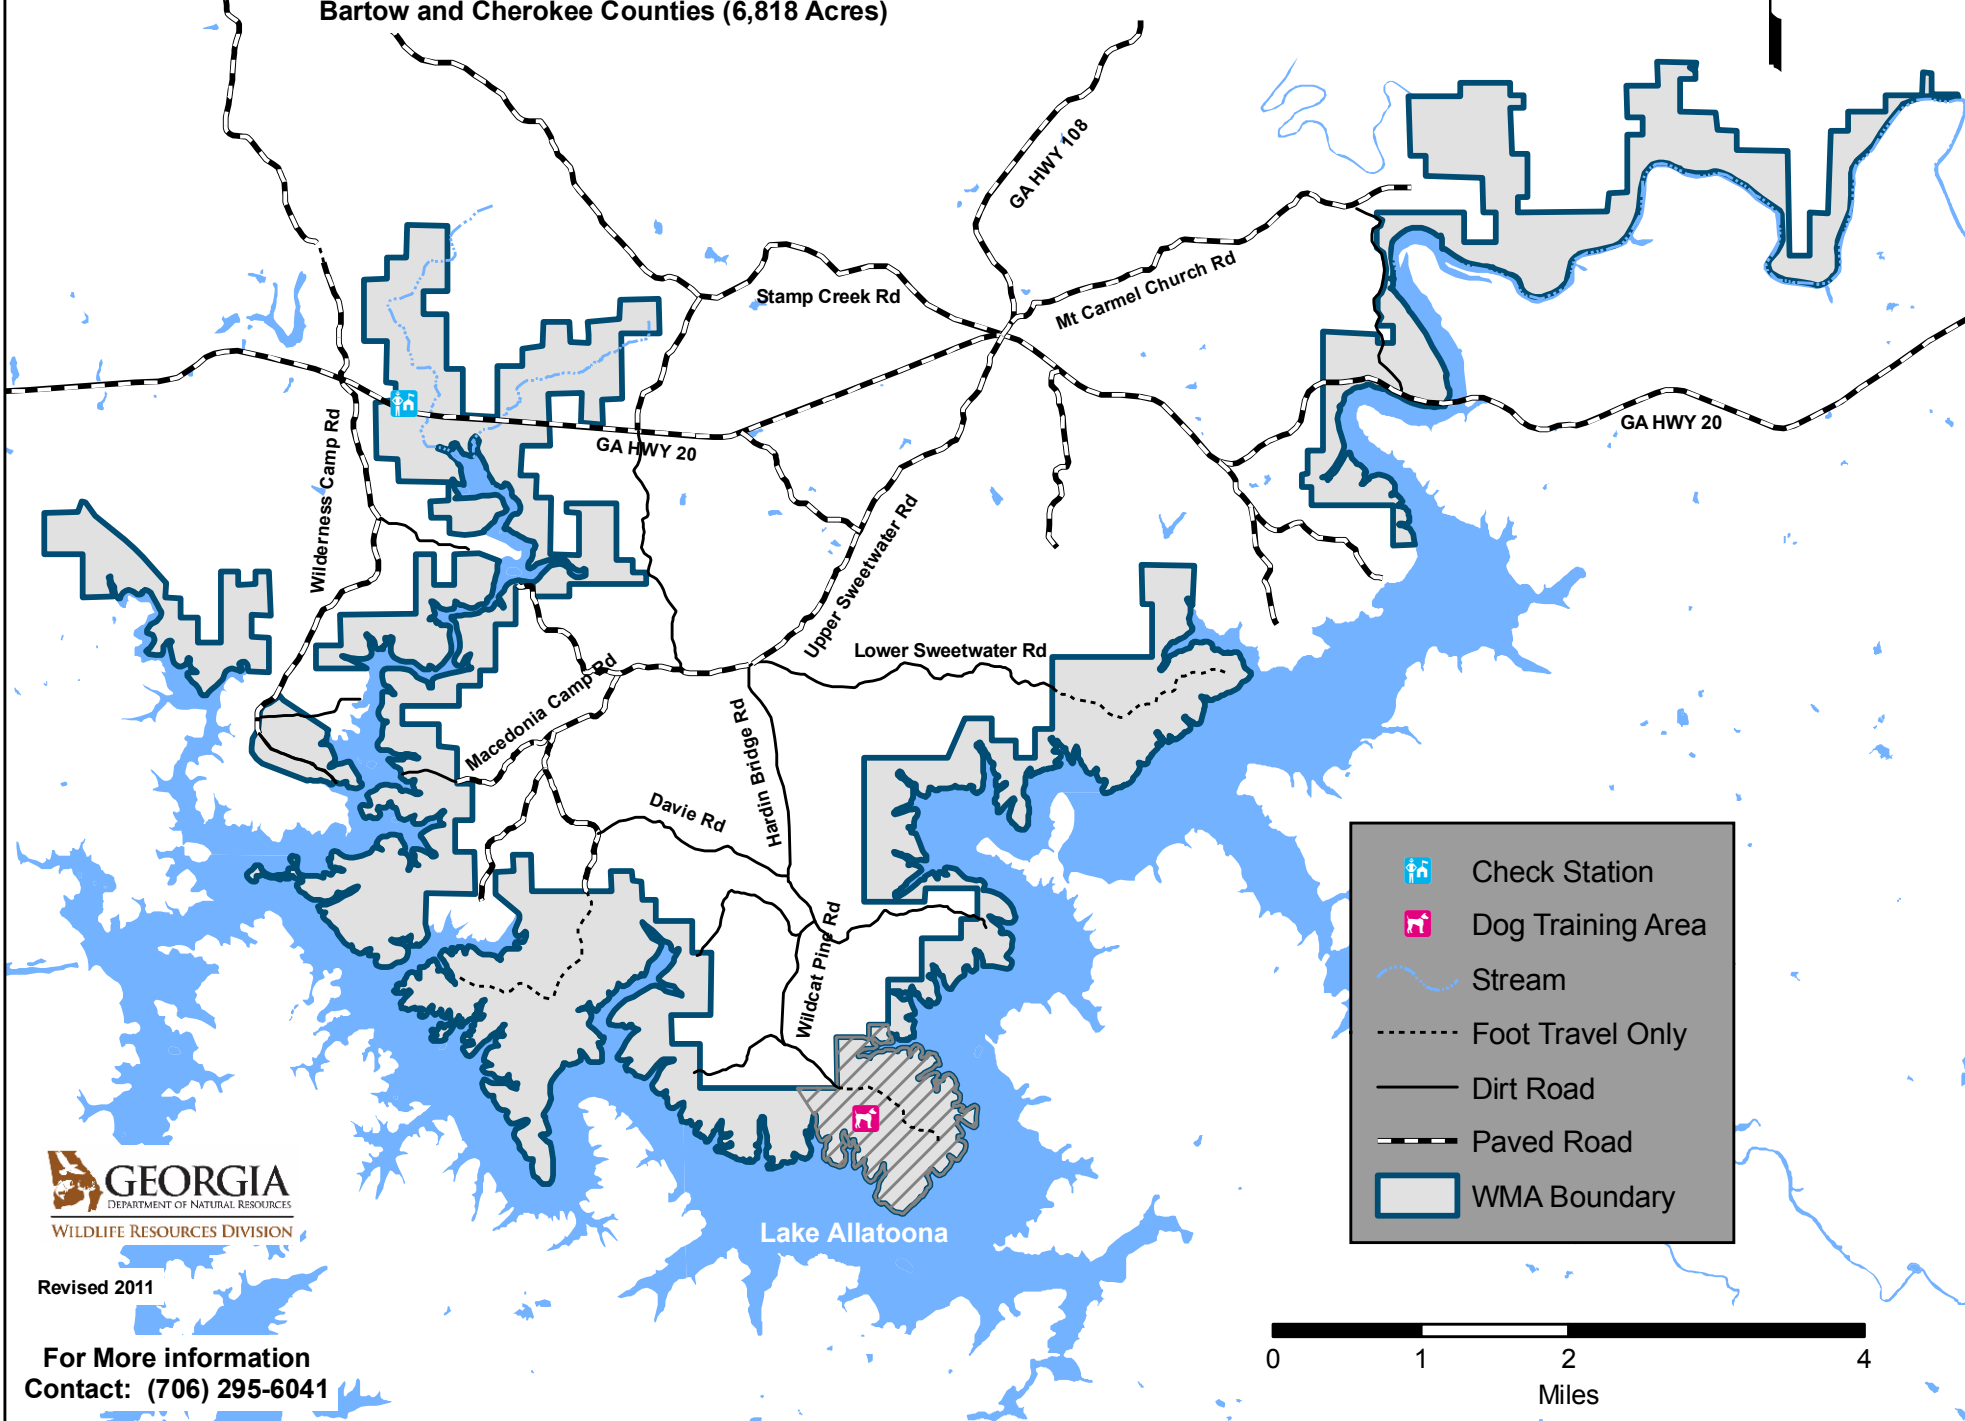

ALLATOONA WILDLIFE MANAGEMENT AREA

Bartow and Cherokee Counties (6,818 Acres)

	Check Station
	Dog Training Area
	Stream
	Foot Travel Only
	Dirt Road
	Paved Road
	WMA Boundary

Revised 2011

For More information
Contact: (706) 295-6041