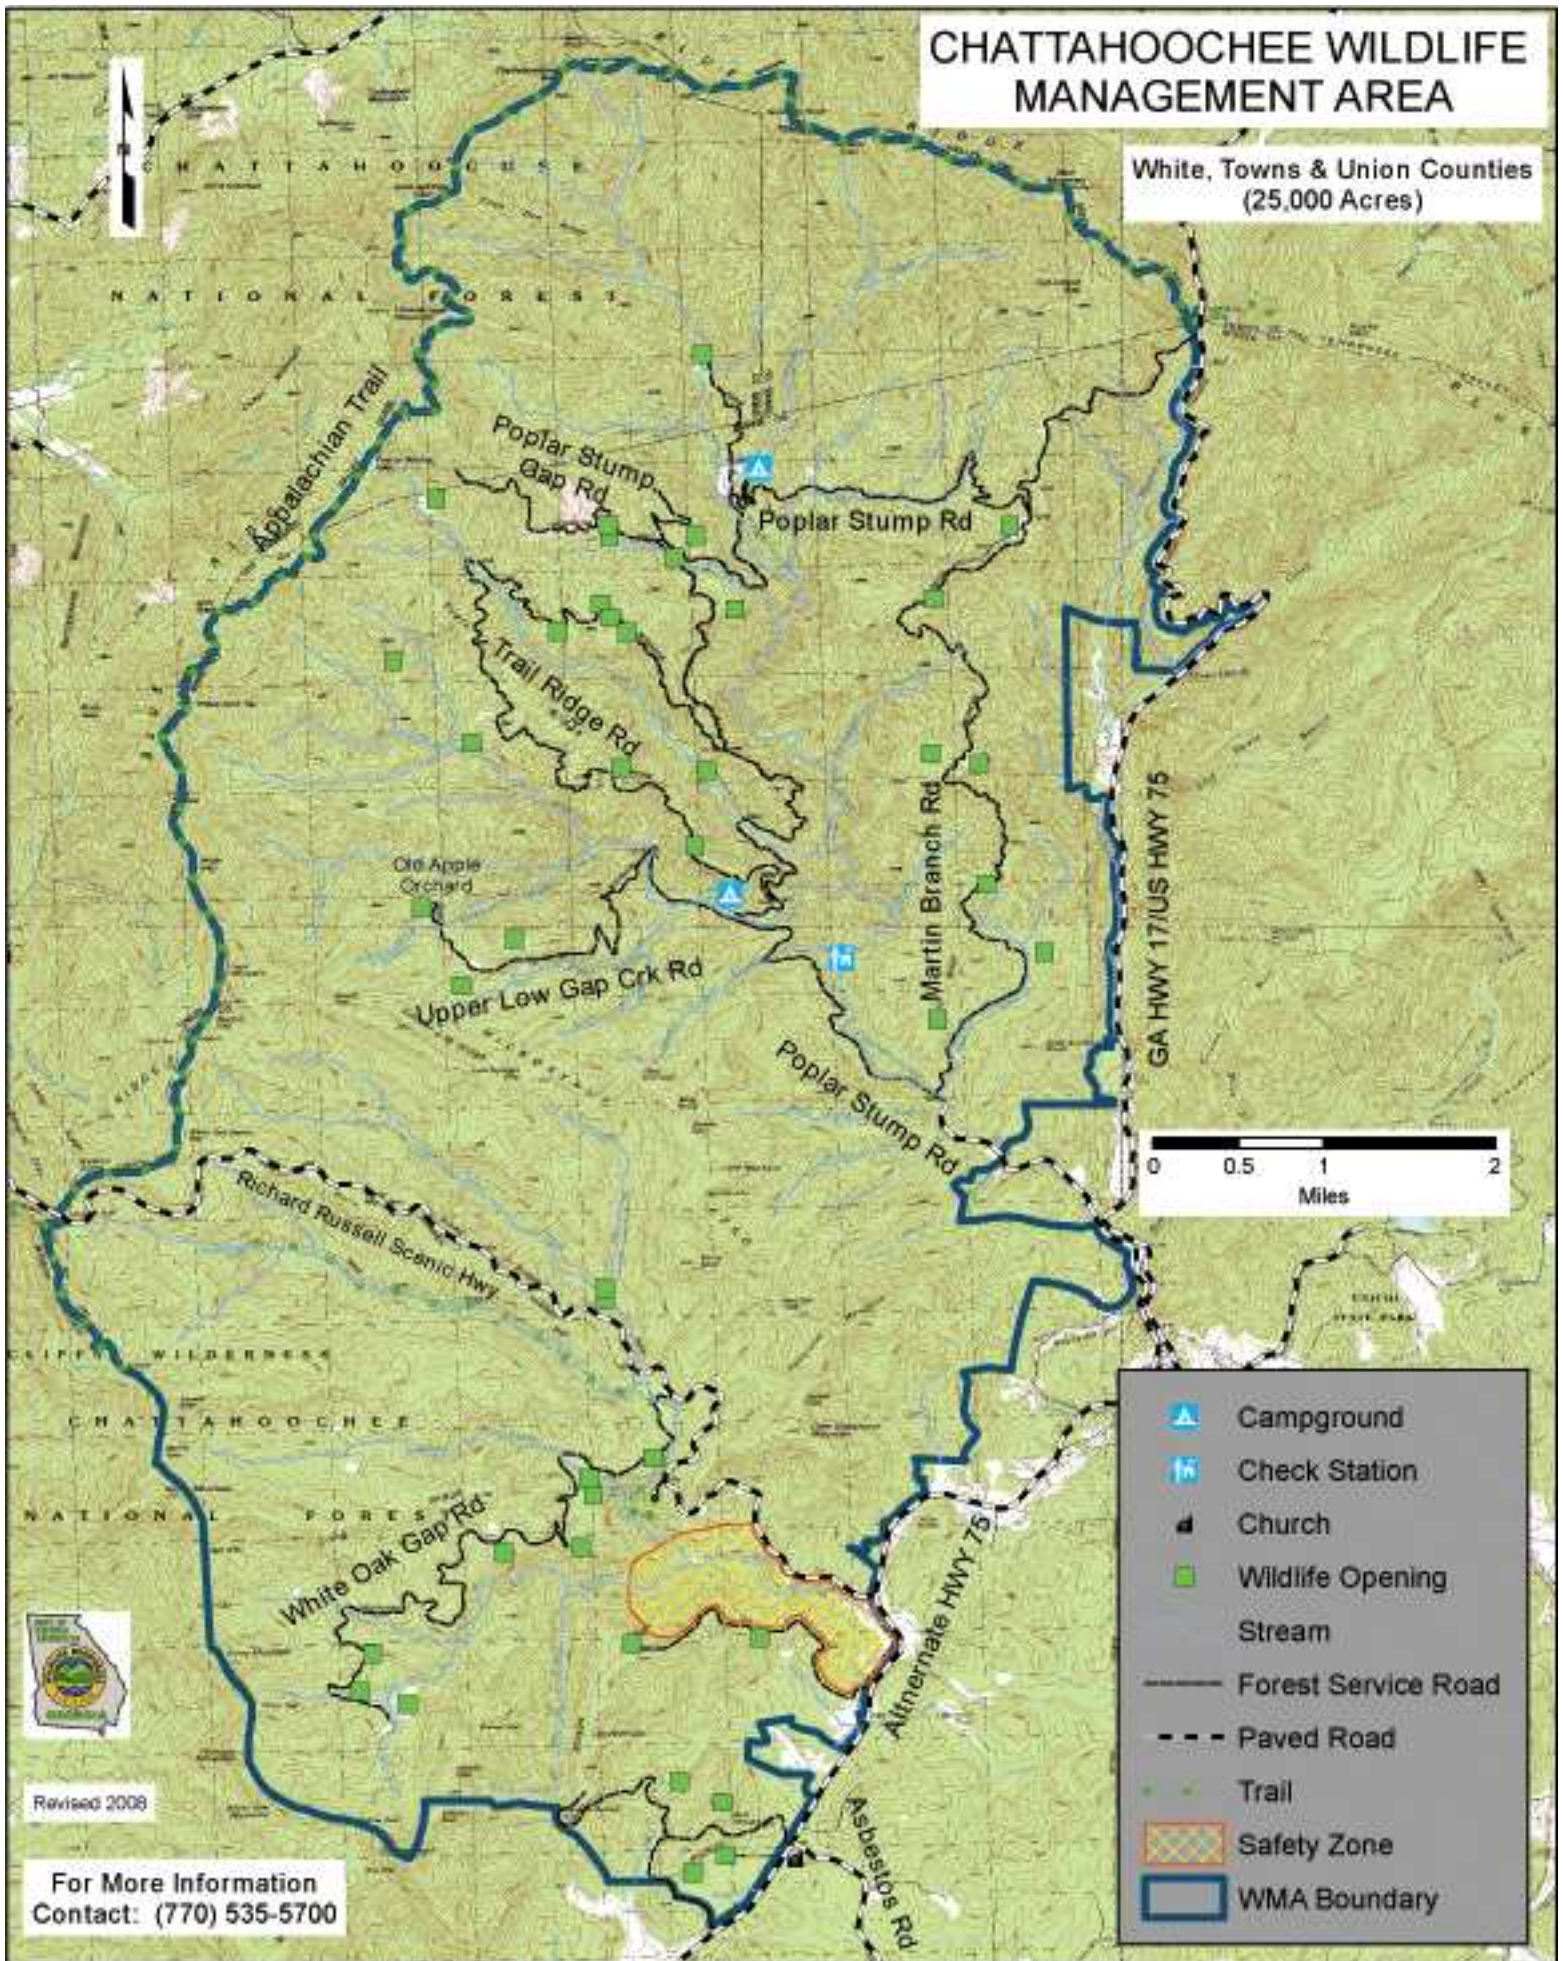

CHATTAHOOCHEE WILDLIFE MANAGEMENT AREA

White, Towns & Union Counties
(25,000 Acres)

Revised 2008

For More Information
Contact: (770) 535-5700