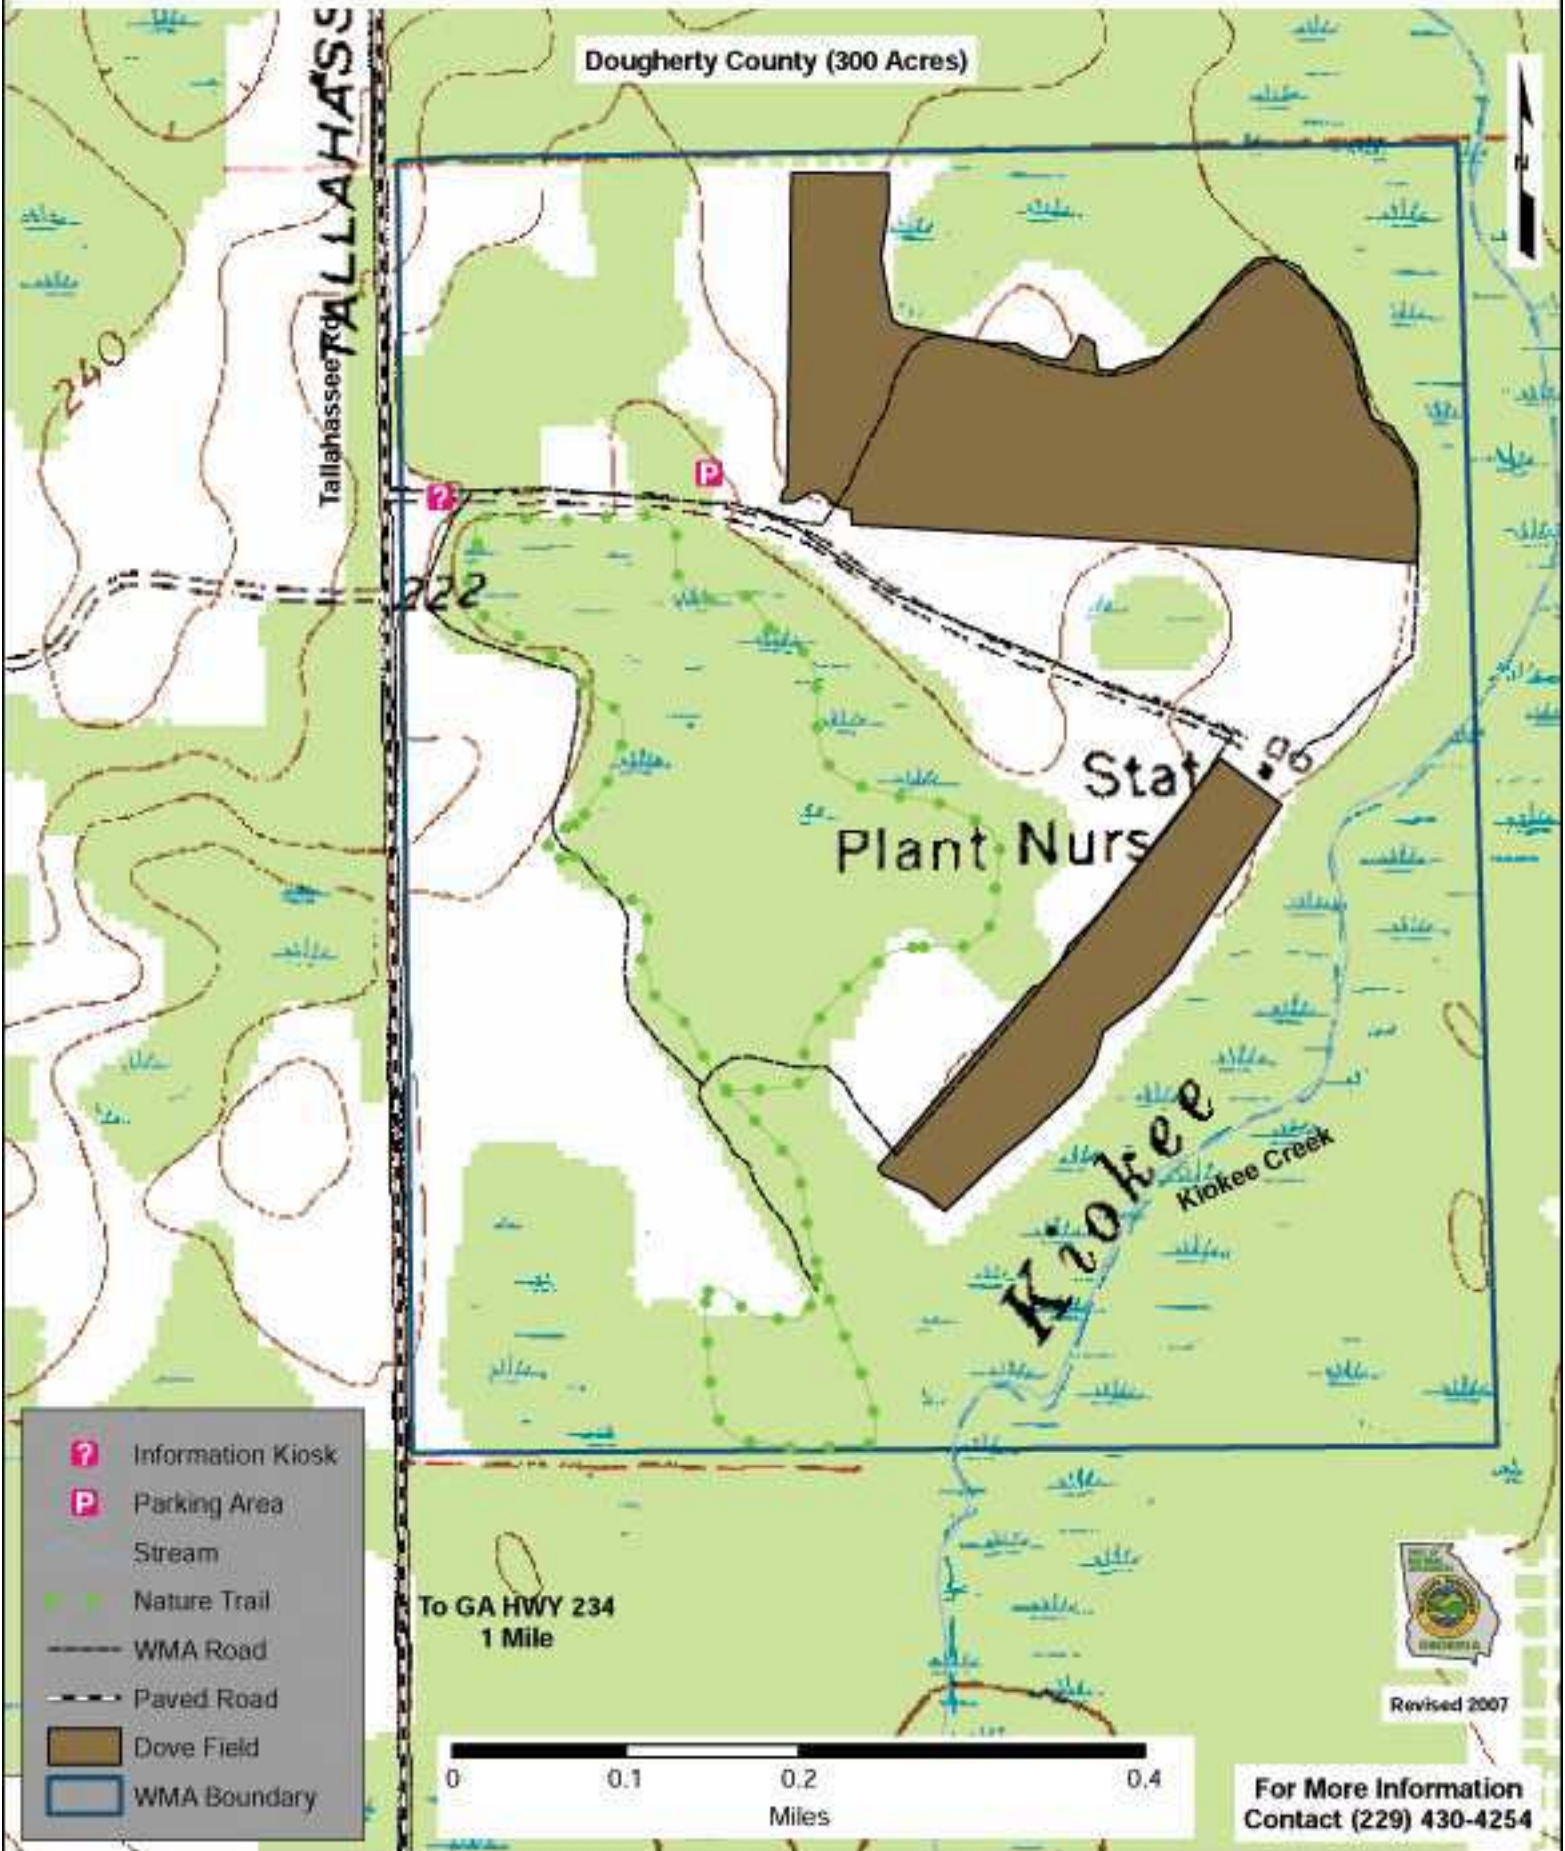

ALBANY NURSERY WILDLIFE MANAGEMENT AREA

Dougherty County (300 Acres)

To GA HWY 234
1 Mile

0 0.1 0.2 0.4
Miles

Revised 2007

For More Information
Contact (229) 430-4254