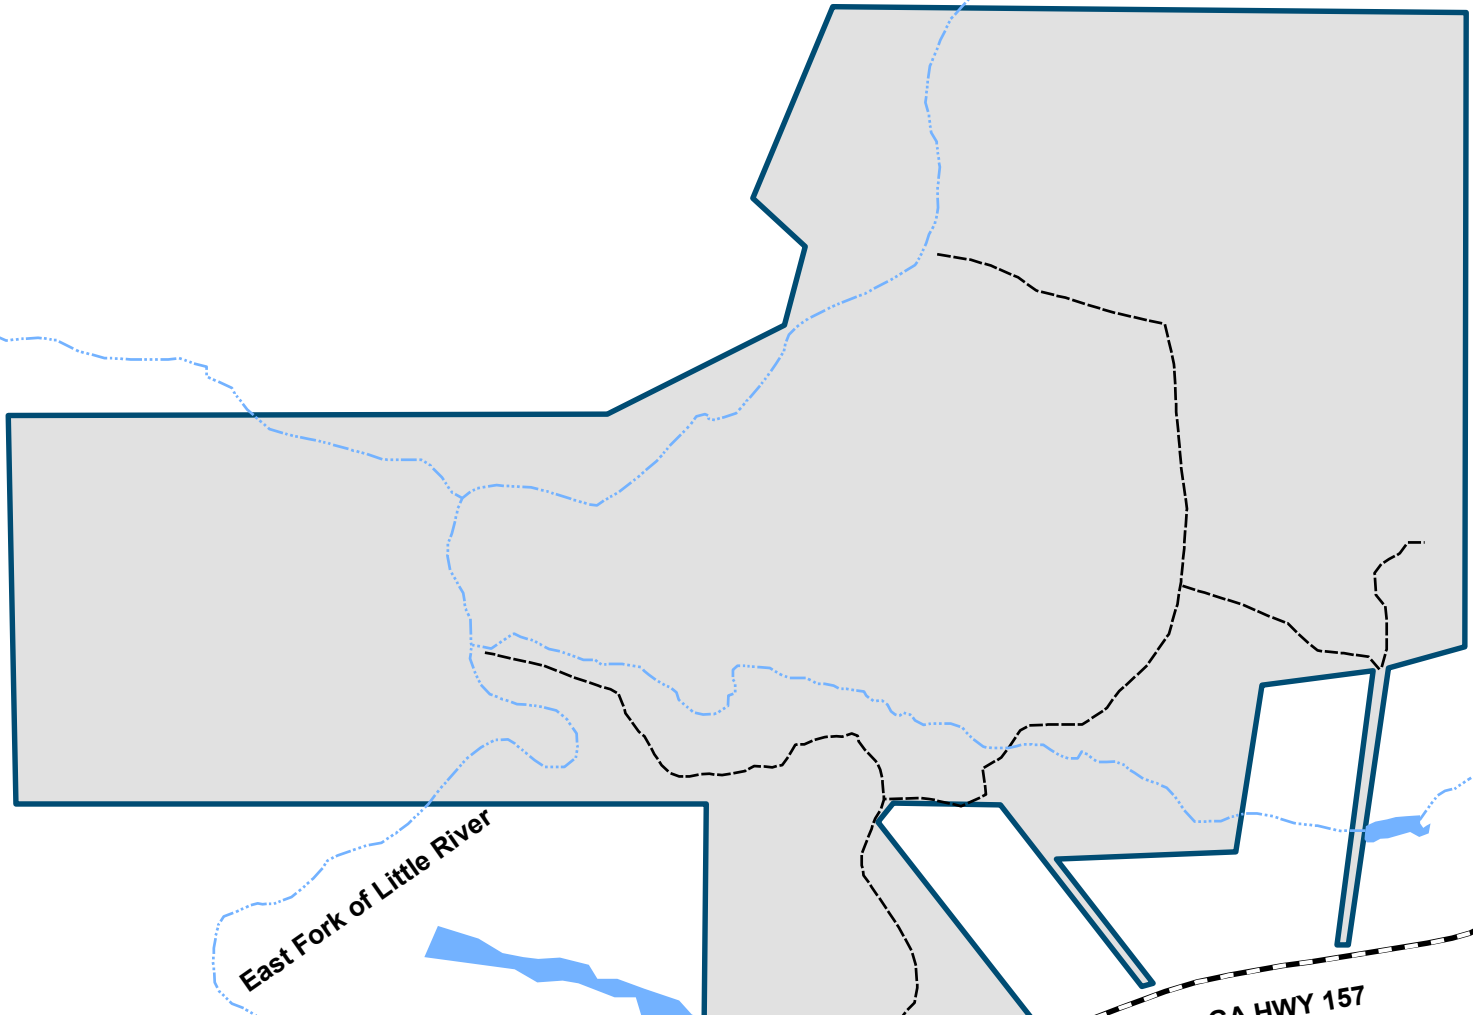

# OTTING TRACT WILDLIFE MANAGEMENT AREA

Chattooga County (700 Acres)  
Sign-In Kiosk N 34° 32' 04.0 W 85° 28' 08.0

East Fork of Little River

GA HWY 157

To Cloudland  
2 Miles

Revised 2011

For More Information  
Contact: (706) 295-6041

	Parking
	Information Kiosk
	Stream
	WMA Road
	Paved Road
	WMA Boundary
	Ponds