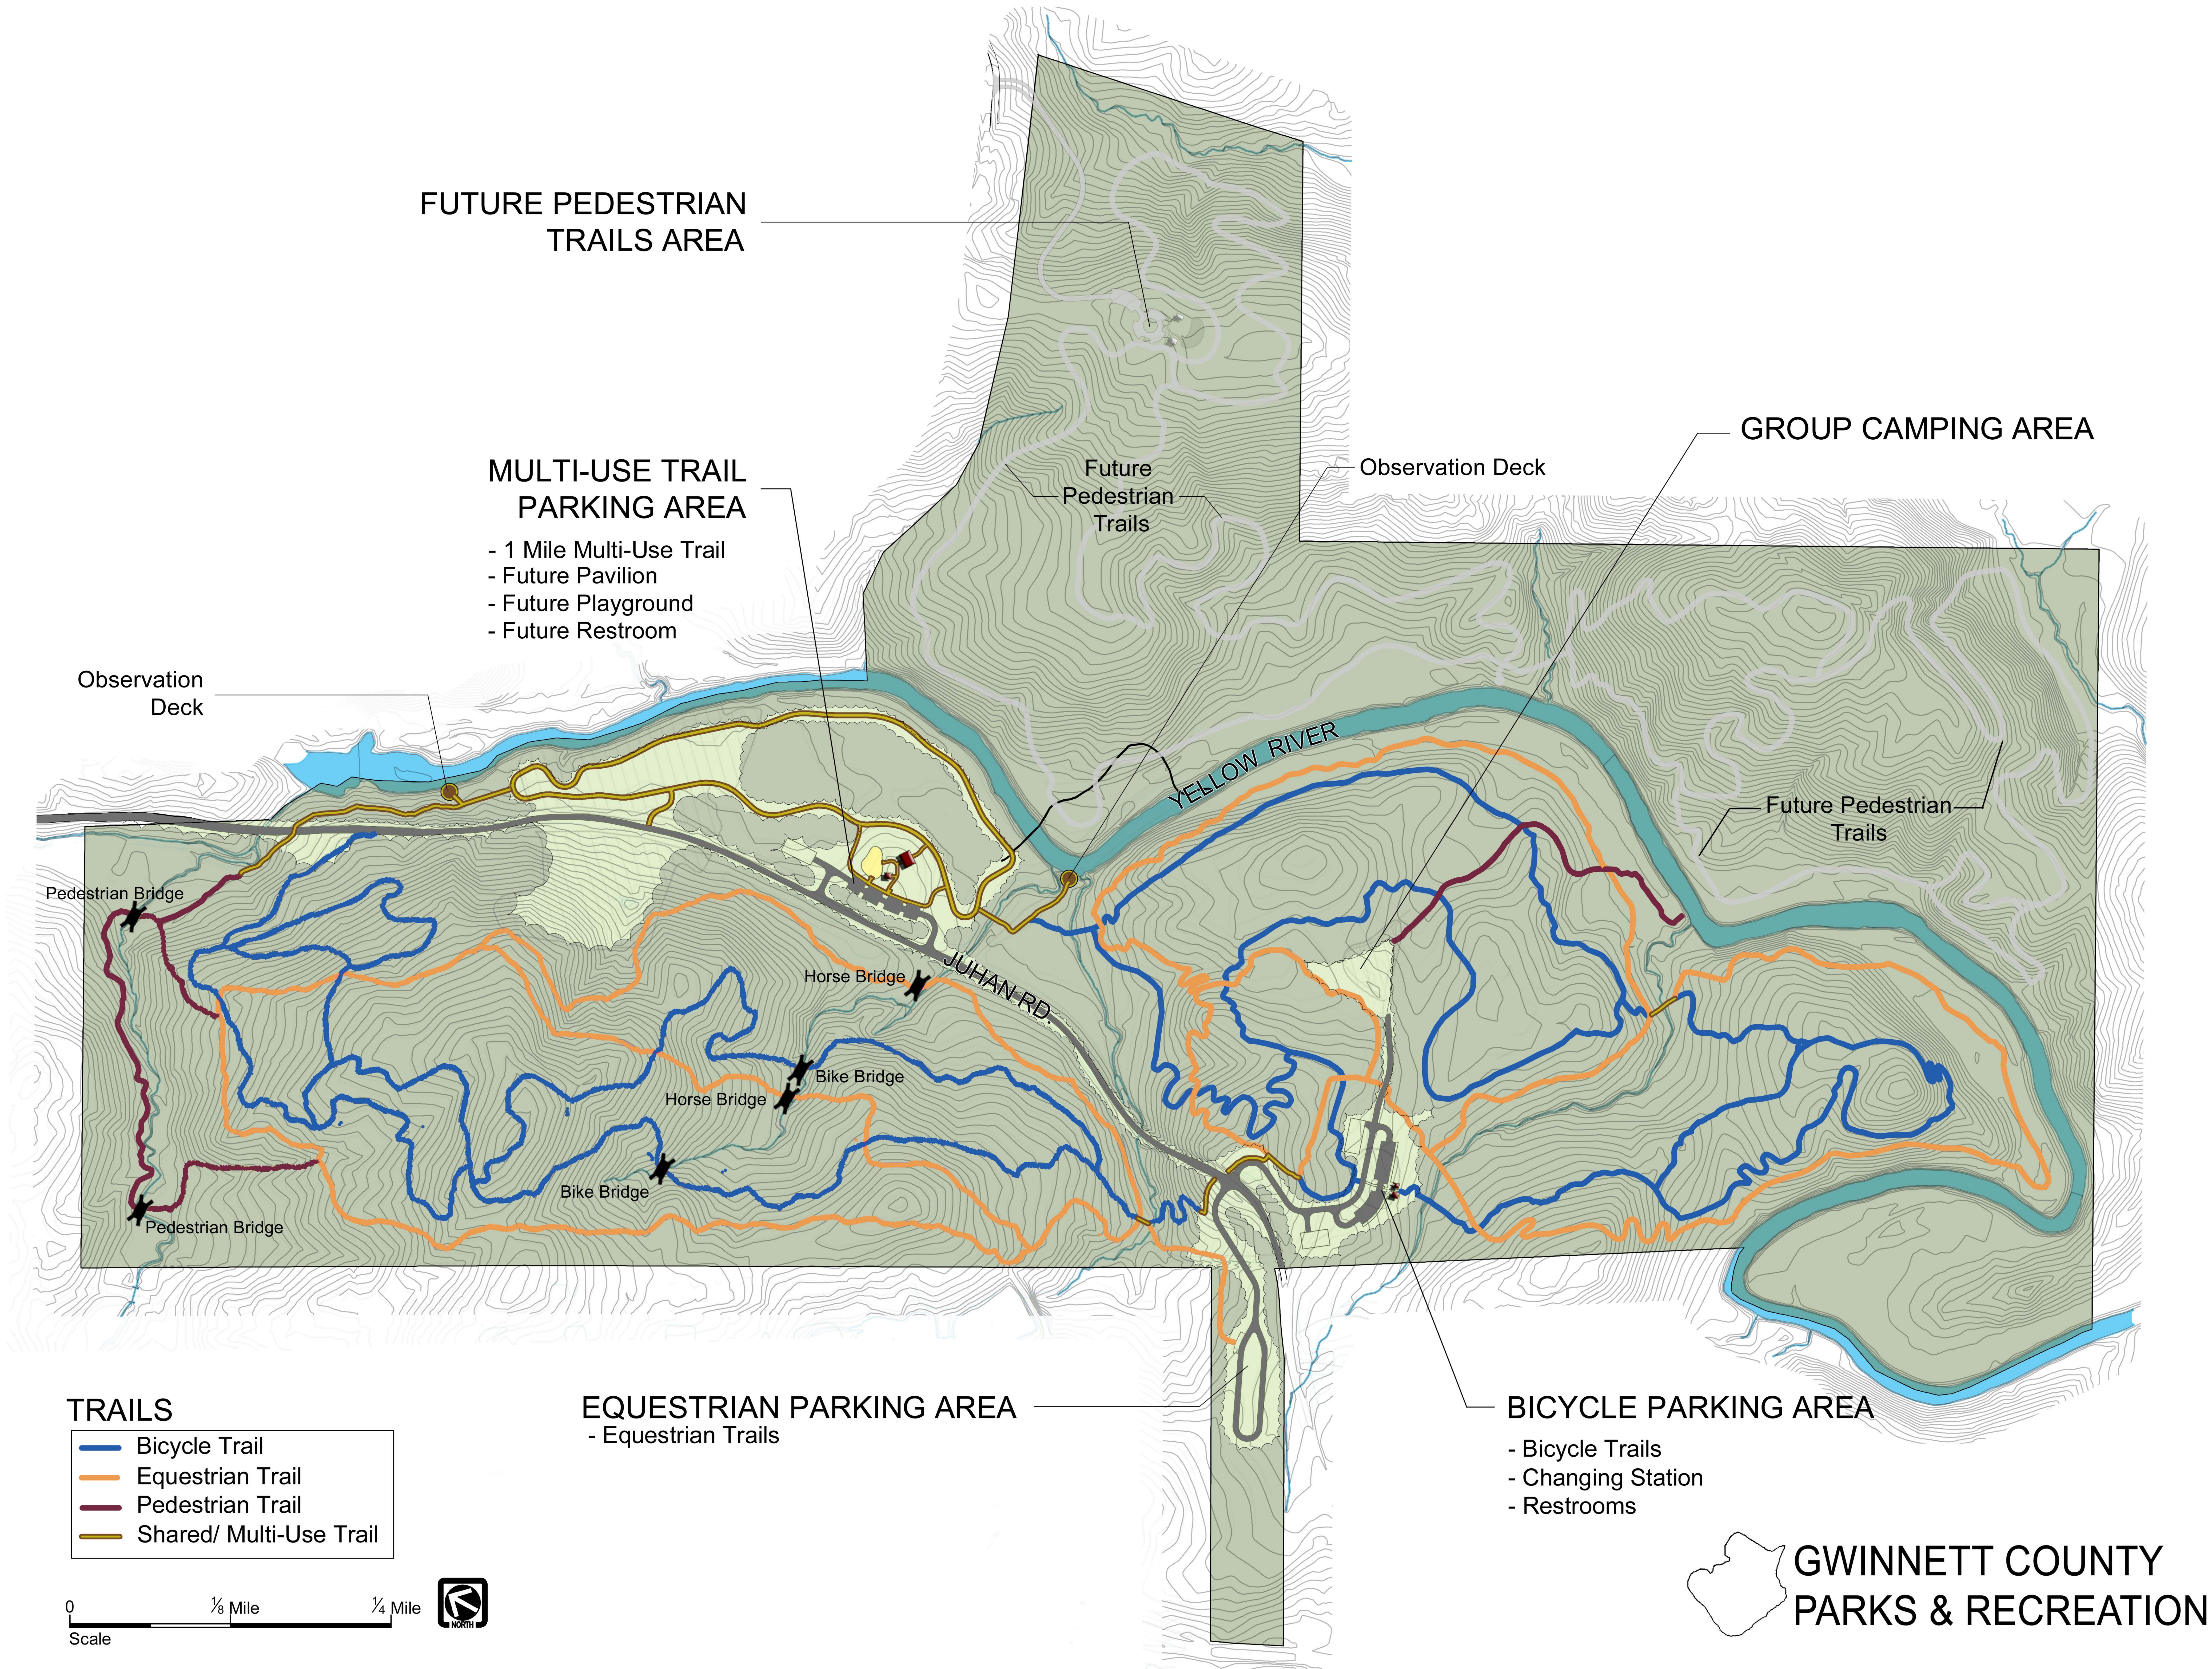

Yellow River Park

FUTURE PEDESTRIAN TRAILS AREA

MULTI-USE TRAIL PARKING AREA

- 1 Mile Multi-Use Trail
- Future Pavilion
- Future Playground
- Future Restroom

GROUP CAMPING AREA

Future Pedestrian Trails

Observation Deck

Observation Deck

Future Pedestrian Trails

Pedestrian Bridge

Horse Bridge

Horse Bridge

Bike Bridge

Bike Bridge

Pedestrian Bridge

JUHAN RD.

YELLOW RIVER

TRAILS

- Bicycle Trail
- Equestrian Trail
- Pedestrian Trail
- Shared/ Multi-Use Trail

EQUESTRIAN PARKING AREA

- Equestrian Trails

BICYCLE PARKING AREA

- Bicycle Trails
- Changing Station
- Restrooms