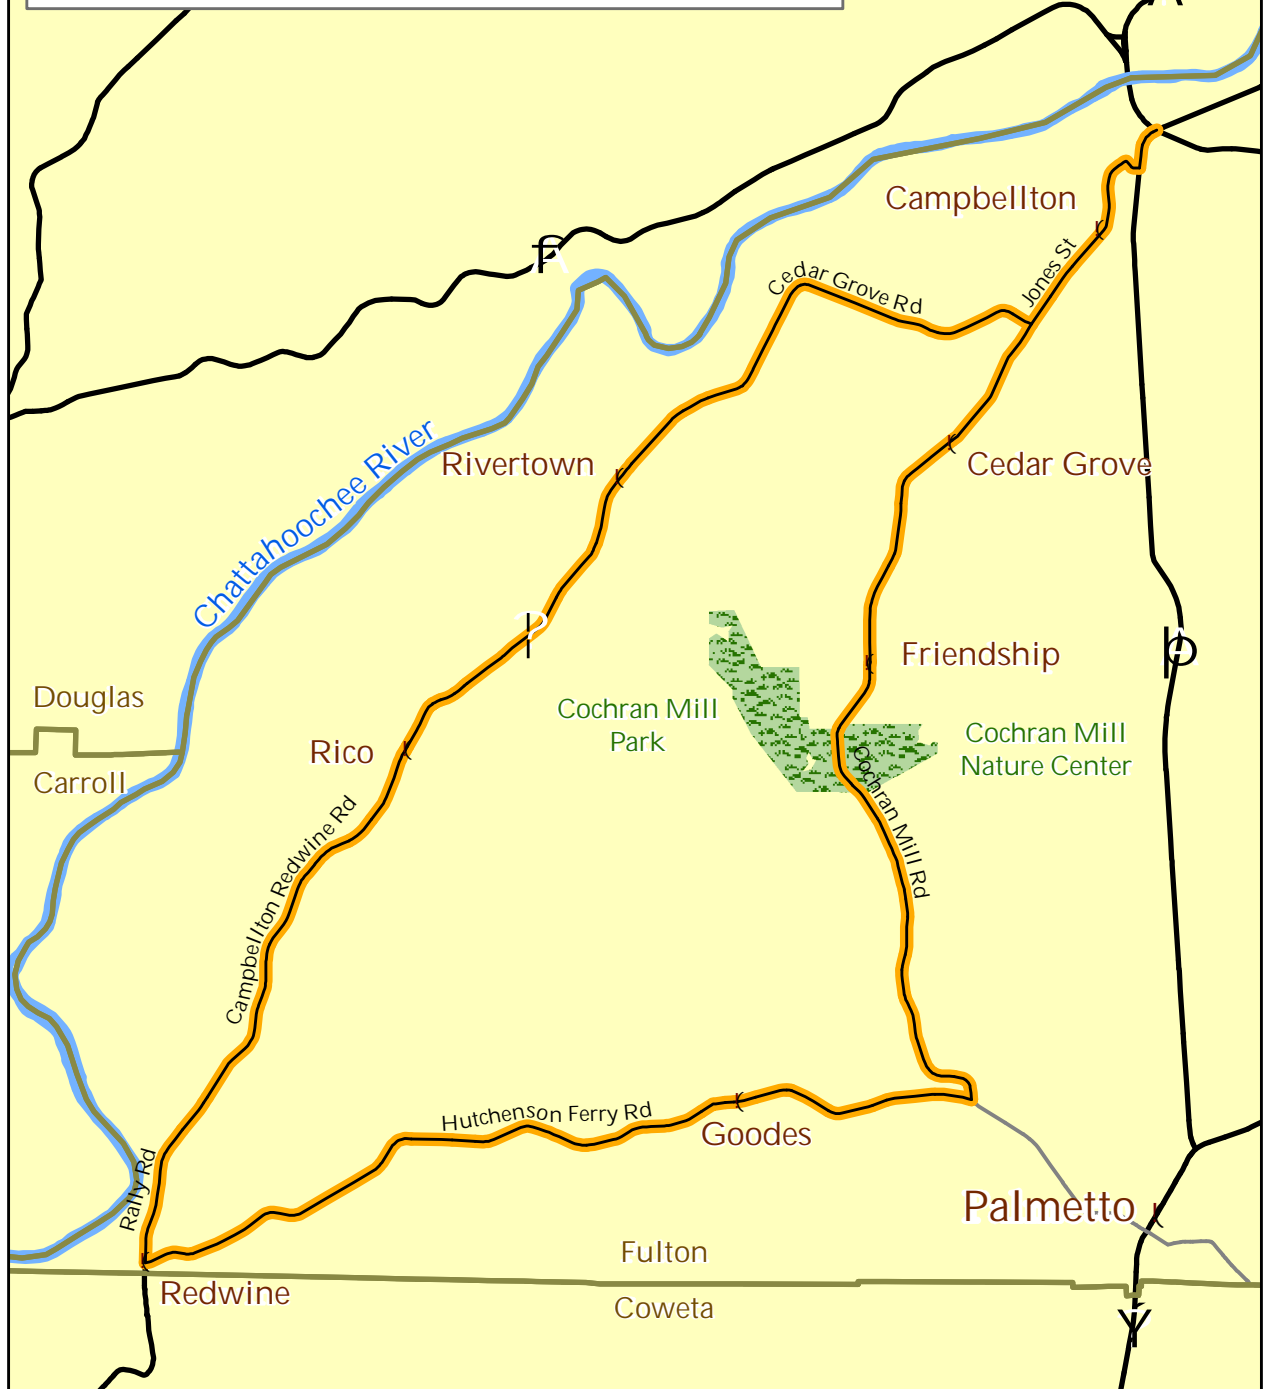

South Fulton Scenic Byway (29 Miles)

Georgia Department of Transportation
Office of Planning