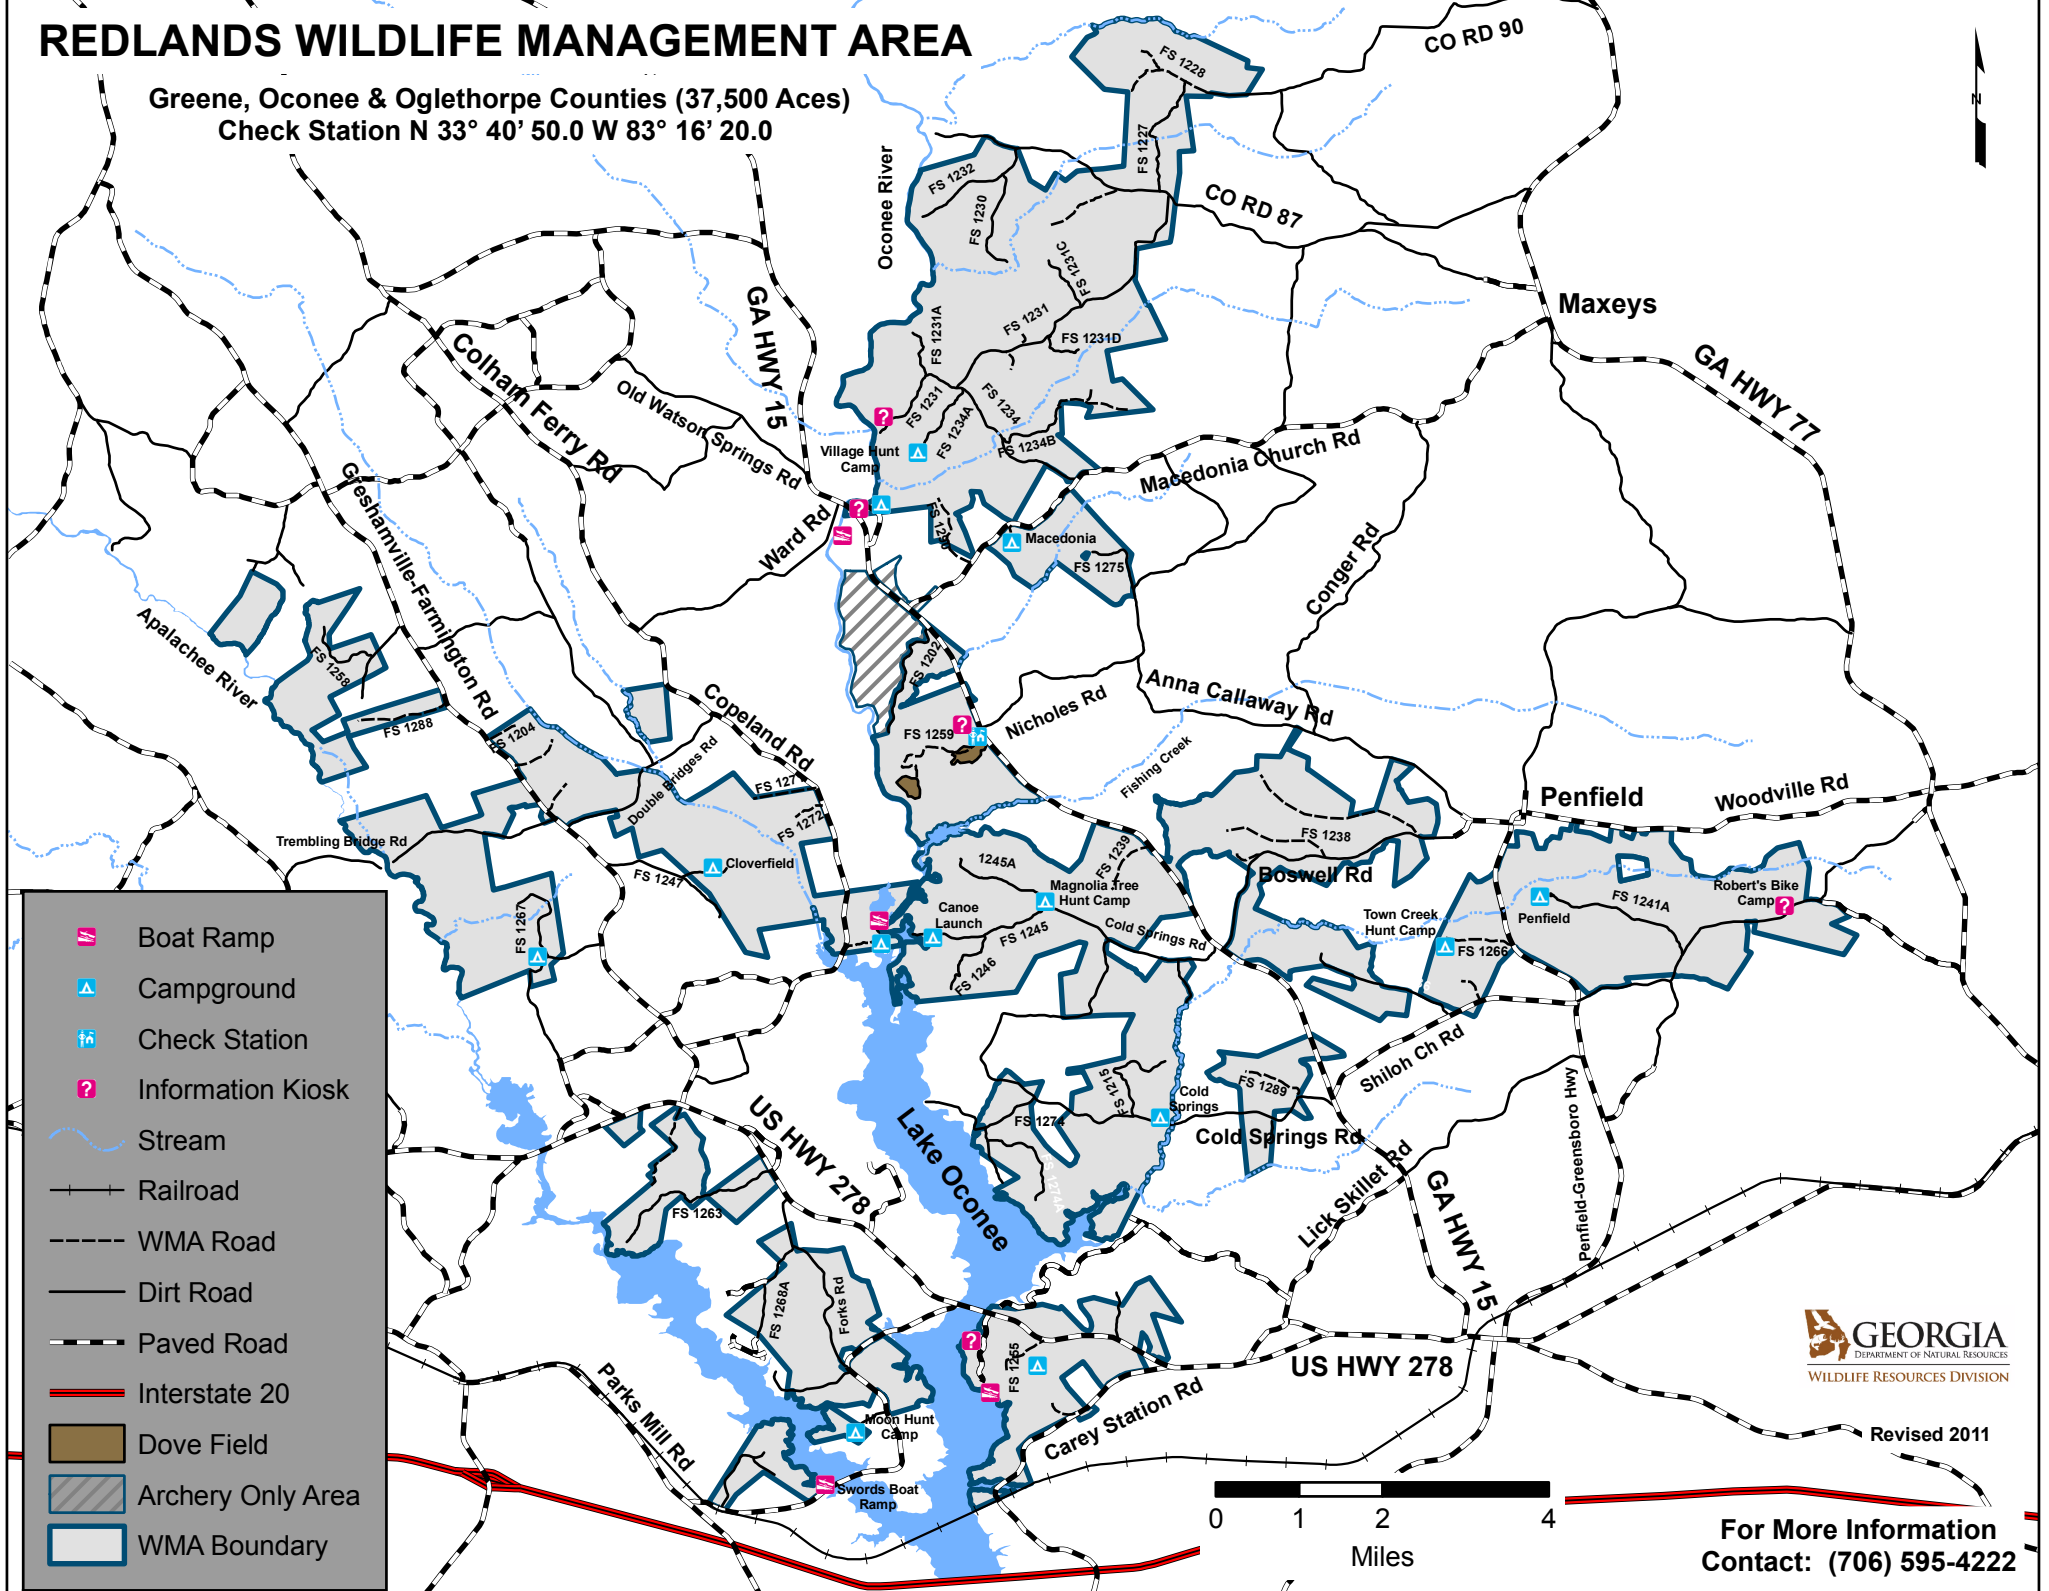

REDLANDS WILDLIFE MANAGEMENT AREA

Greene, Oconee & Oglethorpe Counties (37,500 Acres)
 Check Station N 33° 40' 50.0 W 83° 16' 20.0

- Boat Ramp
- Campground
- Check Station
- Information Kiosk
- Stream
- Railroad
- WMA Road
- Dirt Road
- Paved Road
- Interstate 20
- Dove Field
- Archery Only Area
- WMA Boundary