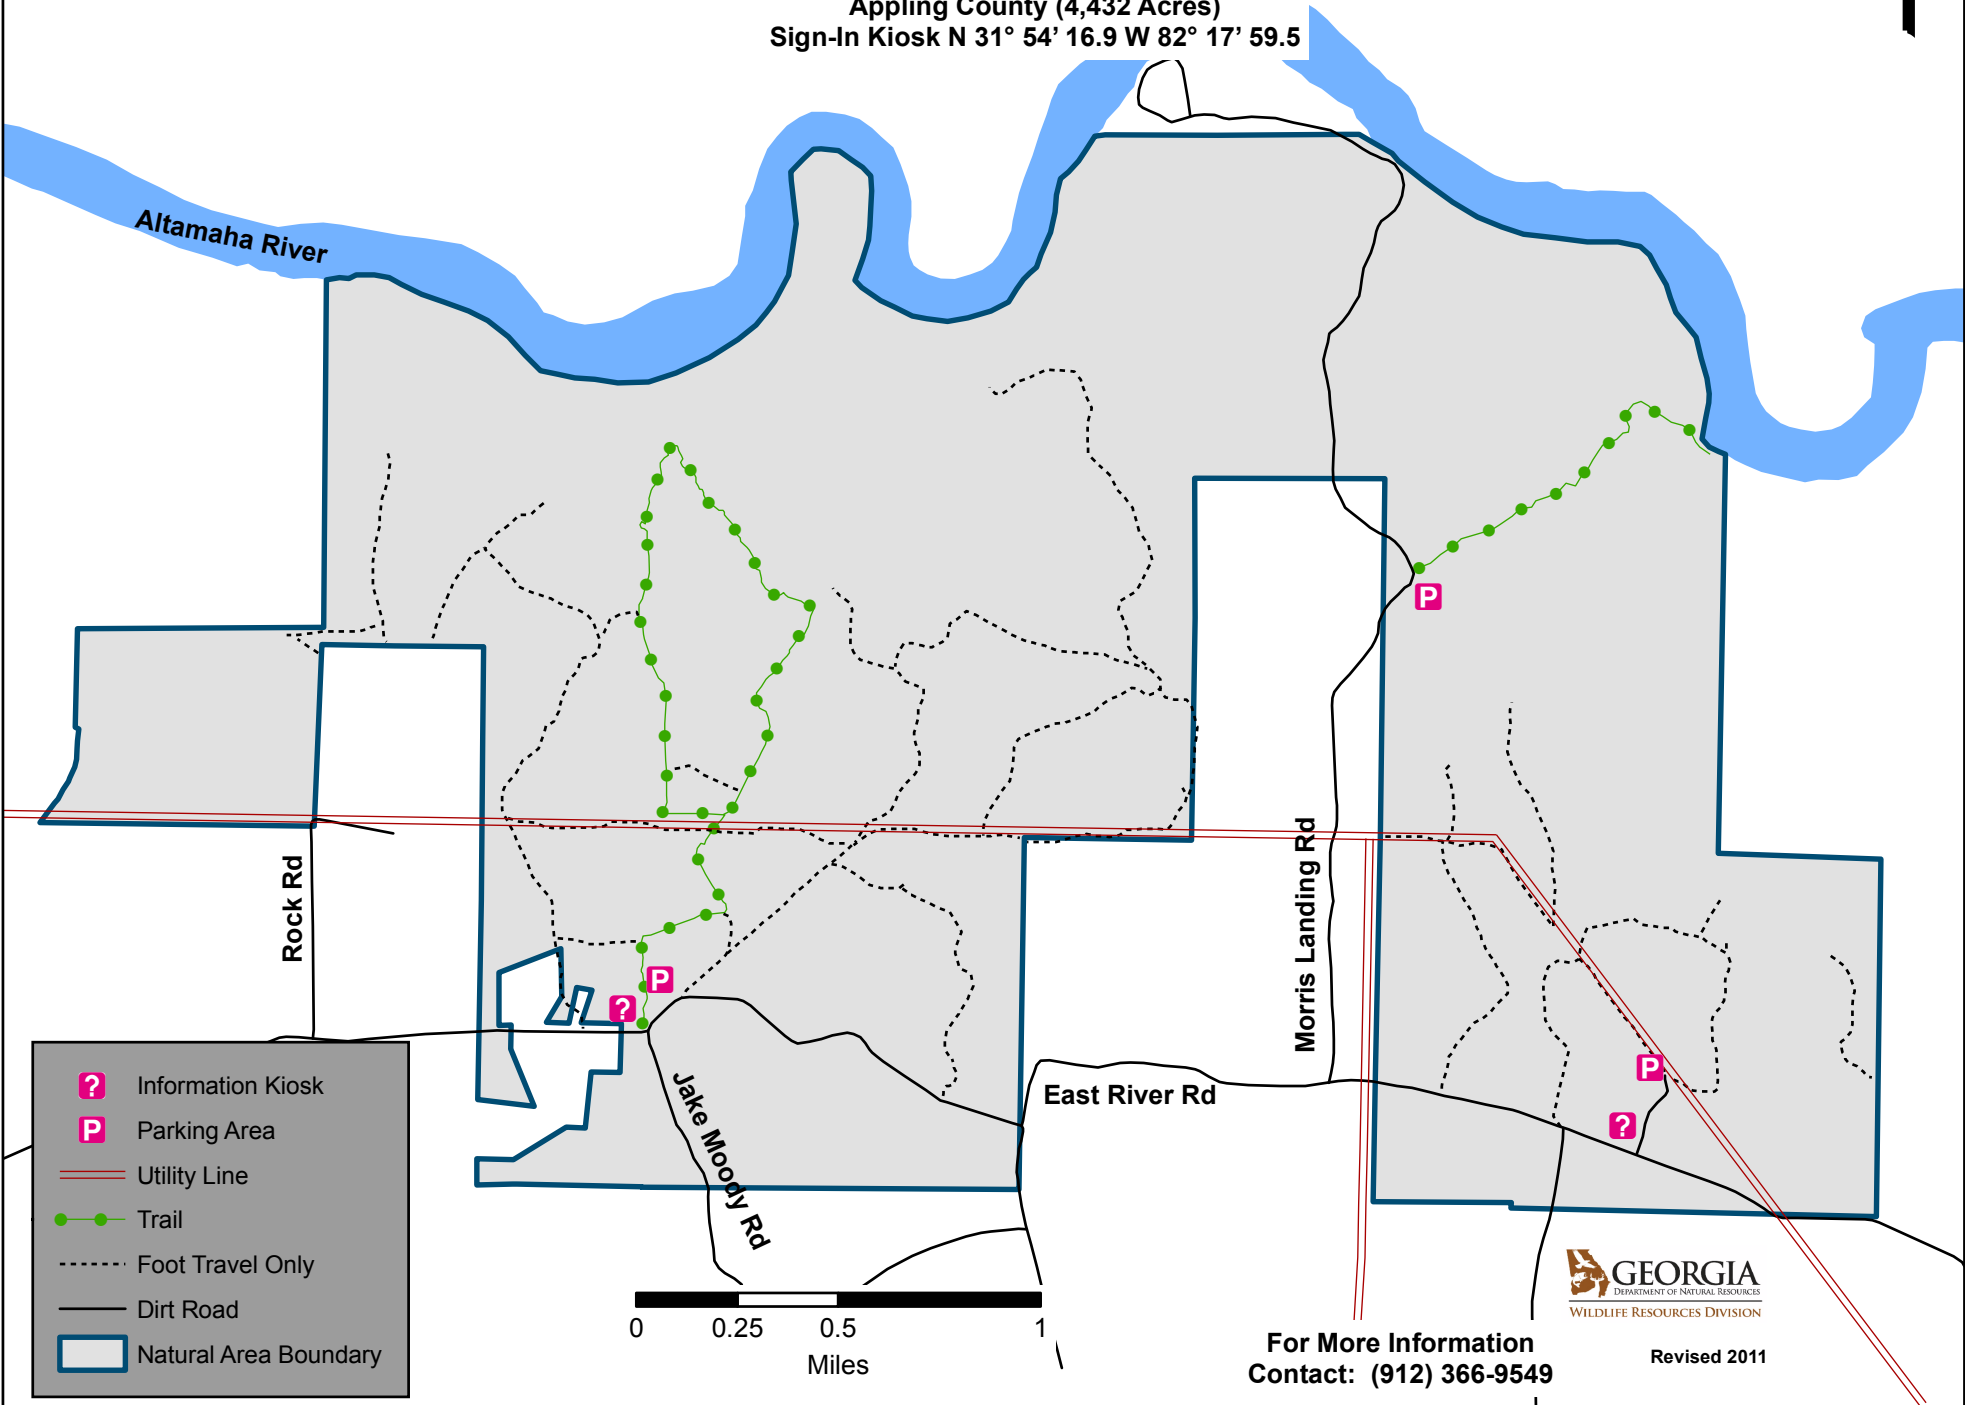

# MOODY FOREST WILDLIFE MANAGEMENT AREA

Appling County (4,432 Acres)  
Sign-In Kiosk N 31° 54' 16.9 W 82° 17' 59.5

- Information Kiosk
- Parking Area
- Utility Line
- Trail
- Foot Travel Only
- Dirt Road
- Natural Area Boundary